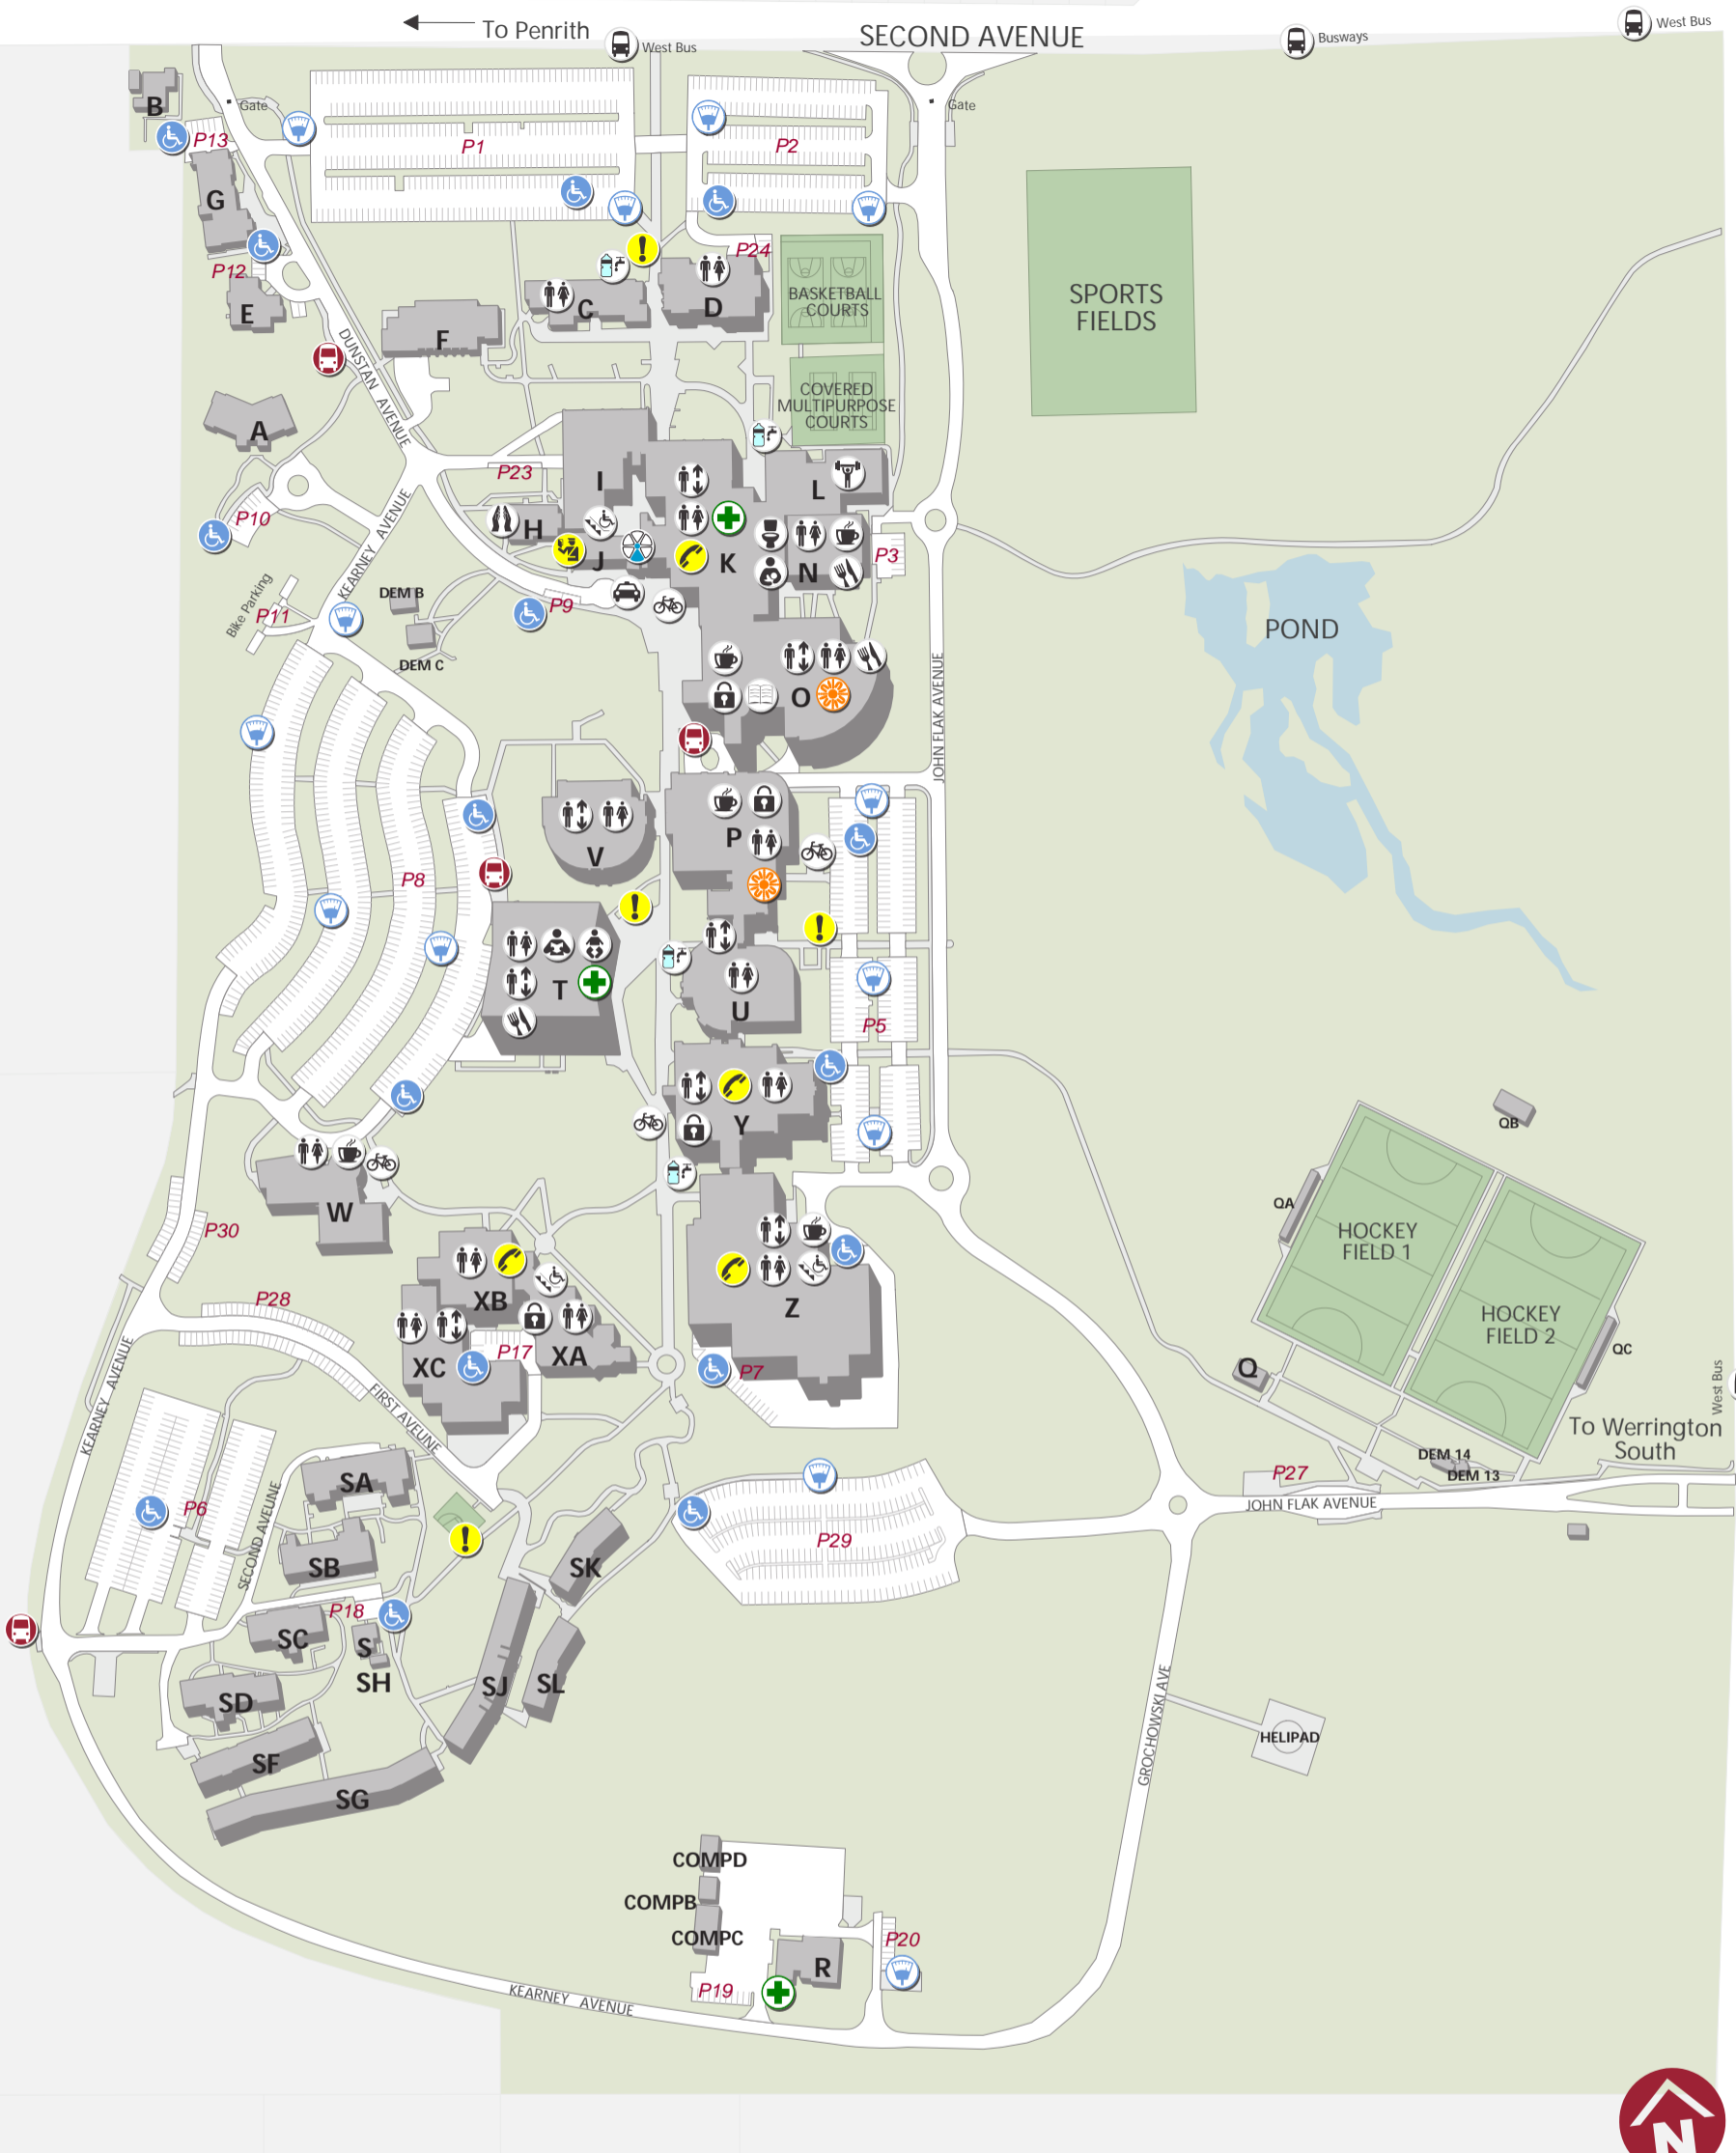

# Penrith, Kingswood campus

## WESTERN SYDNEY UNIVERSITY

- ### KEY
- Accessible Lift
  - Accessible Parking
  - Baby Change Room
  - Bike Rack
  - Campus Safety & Security Office
  - Emergency Contact Point
  - Emergency Phone
  - Filtered Water Refill Station
  - First Aid
  - Food Outlets
  - Gender Neutral Bathroom
  - Gym
  - Kitchenette
  - Learning Commons
  - Library
  - Lift
  - Lockers
  - Multi Faith Centre
  - NRMA Meeting Point
  - Parent Room
  - Parking Ticket Machine
  - Public Bus Stop
  - Public Toilet
  - Shuttle Bus Stop
  - Student Central
  - The Co-op
  - Western Sydney University is a smoke-free environment