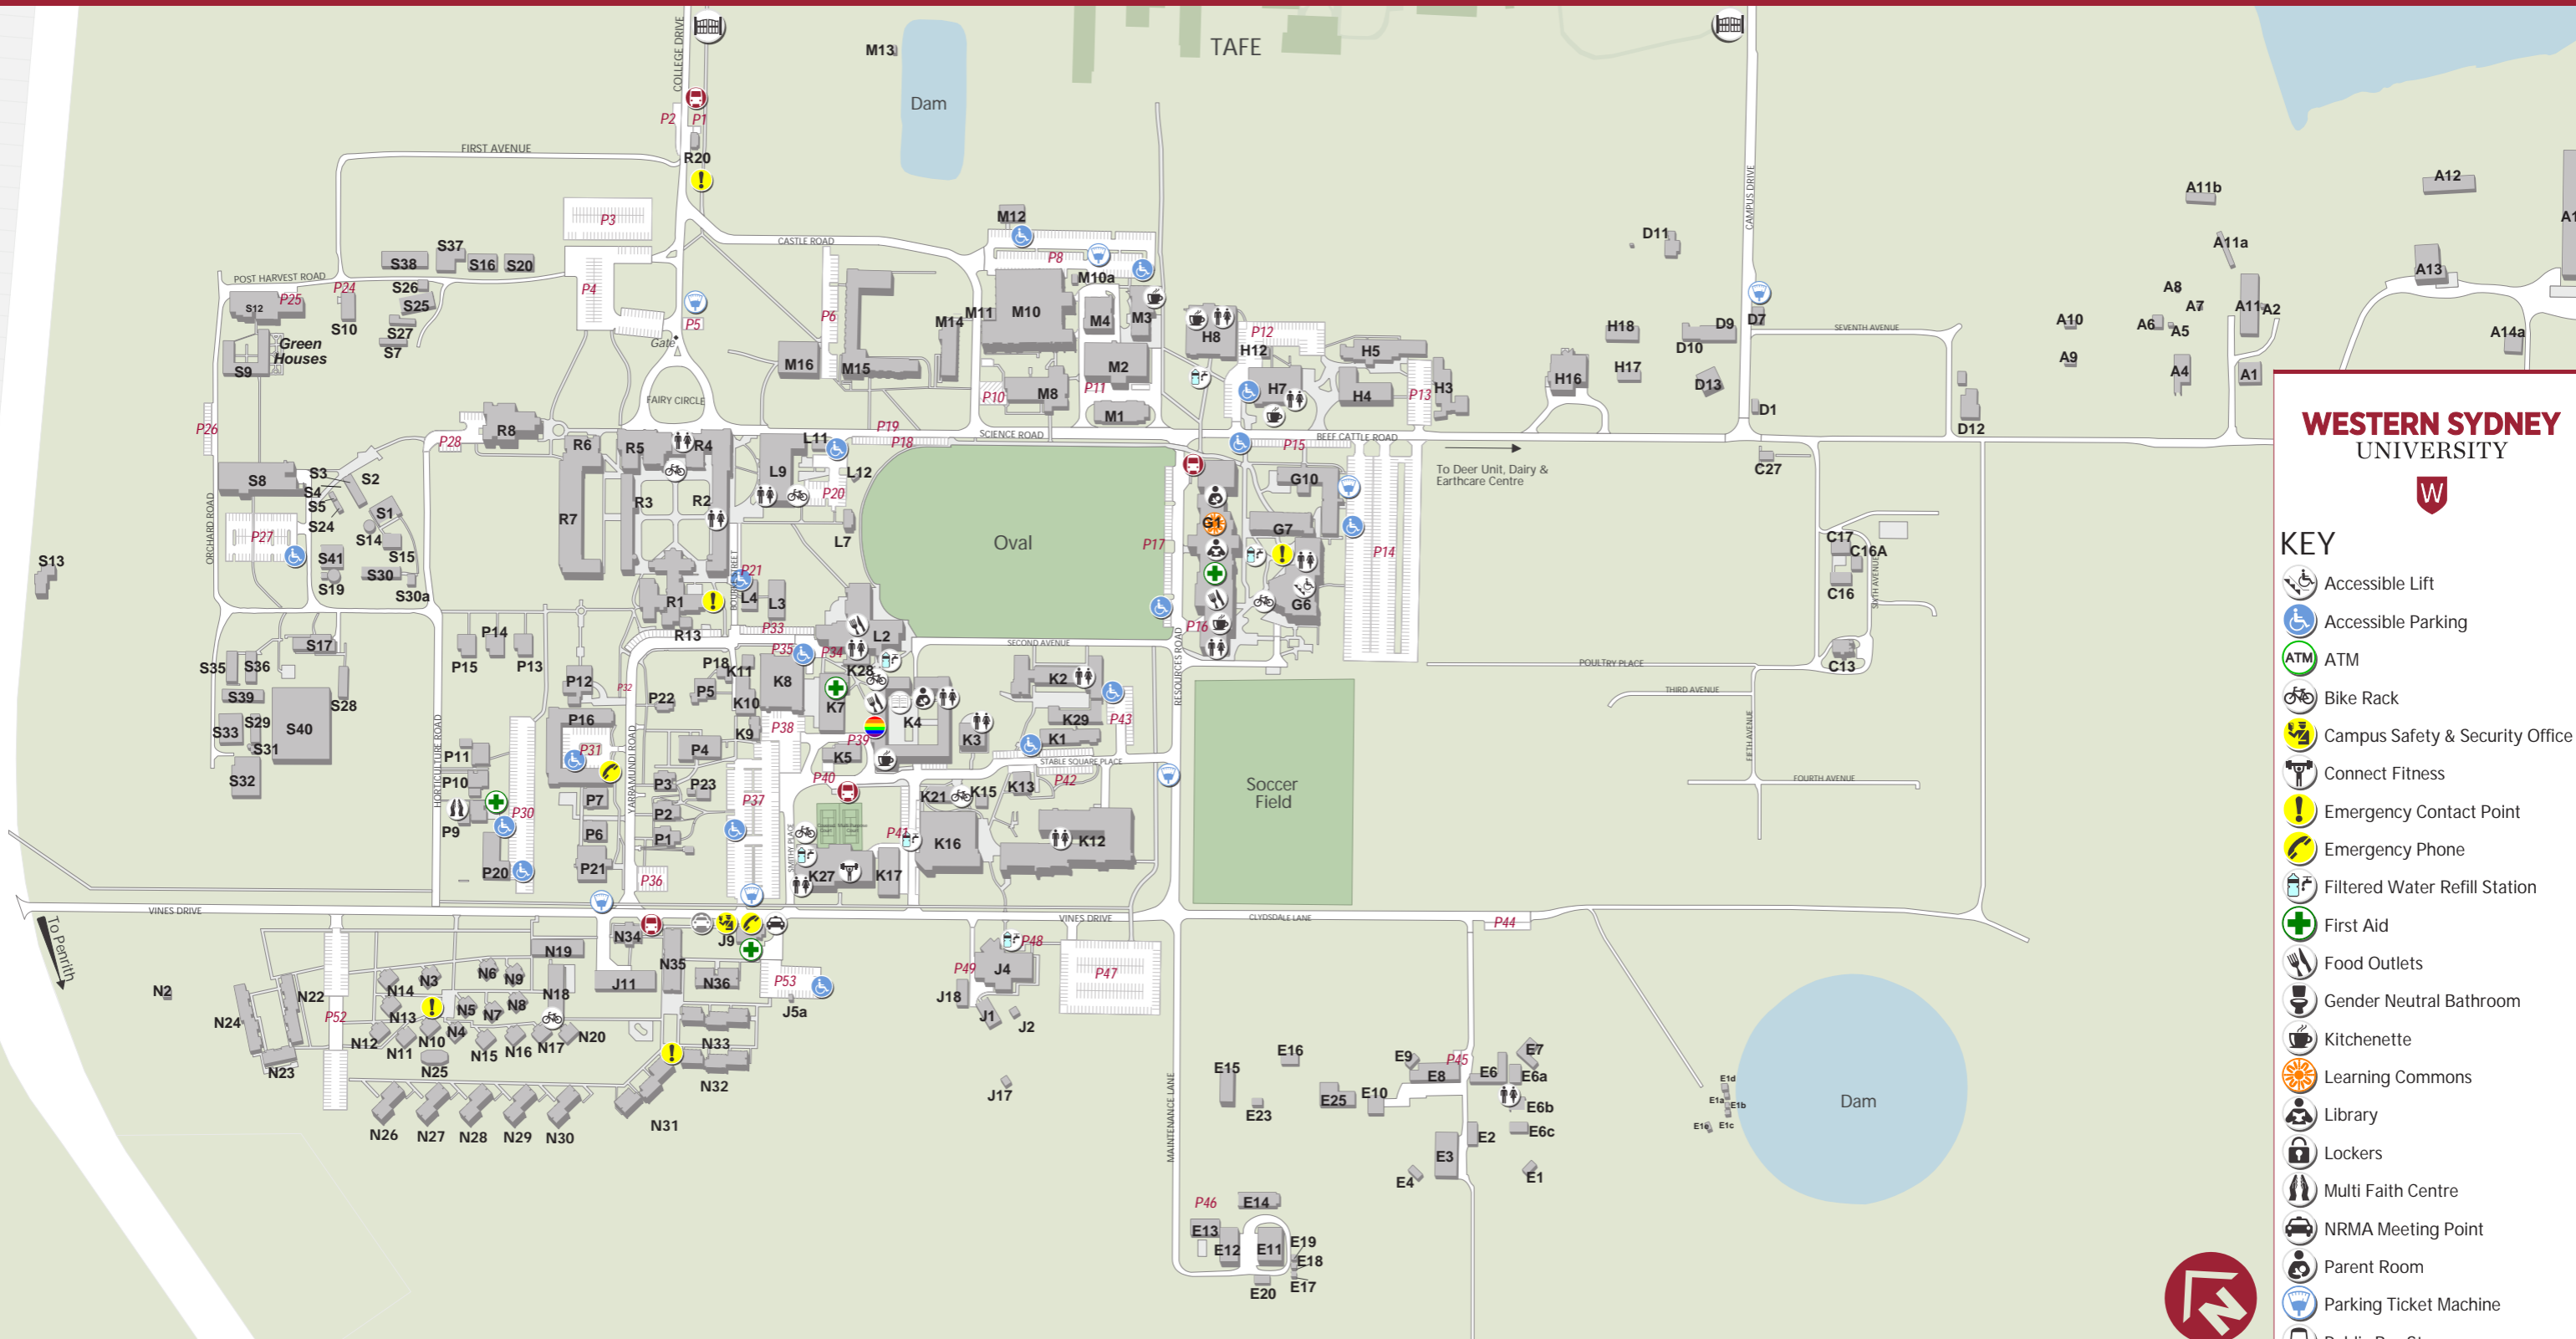

Hawkesbury campus

WESTERN SYDNEY UNIVERSITY

KEY

- Accessible Lift
- Accessible Parking
- ATM
- Bike Rack
- Campus Safety & Security Office
- Connect Fitness
- Emergency Contact Point
- Emergency Phone
- Filtered Water Refill Station
- First Aid
- Food Outlets
- Gender Neutral Bathroom
- Kitchenette
- Learning Commons
- Library
- Lockers
- Multi Faith Centre
- NRMA Meeting Point
- Parent Room
- Parking Ticket Machine
- Public Bus Stop
- Public Toilet
- Queer Room
- Shuttle Bus Stop
- Student Central
- Taxi Pickup Point
- The Co-op

Entry Gate Opening Hours
 College Drive and Campus Drive
 Monday to Friday 0500 - 2000
 Saturday 0800 - 1700
 Sunday Closed

Western Sydney University is a smoke-free environment