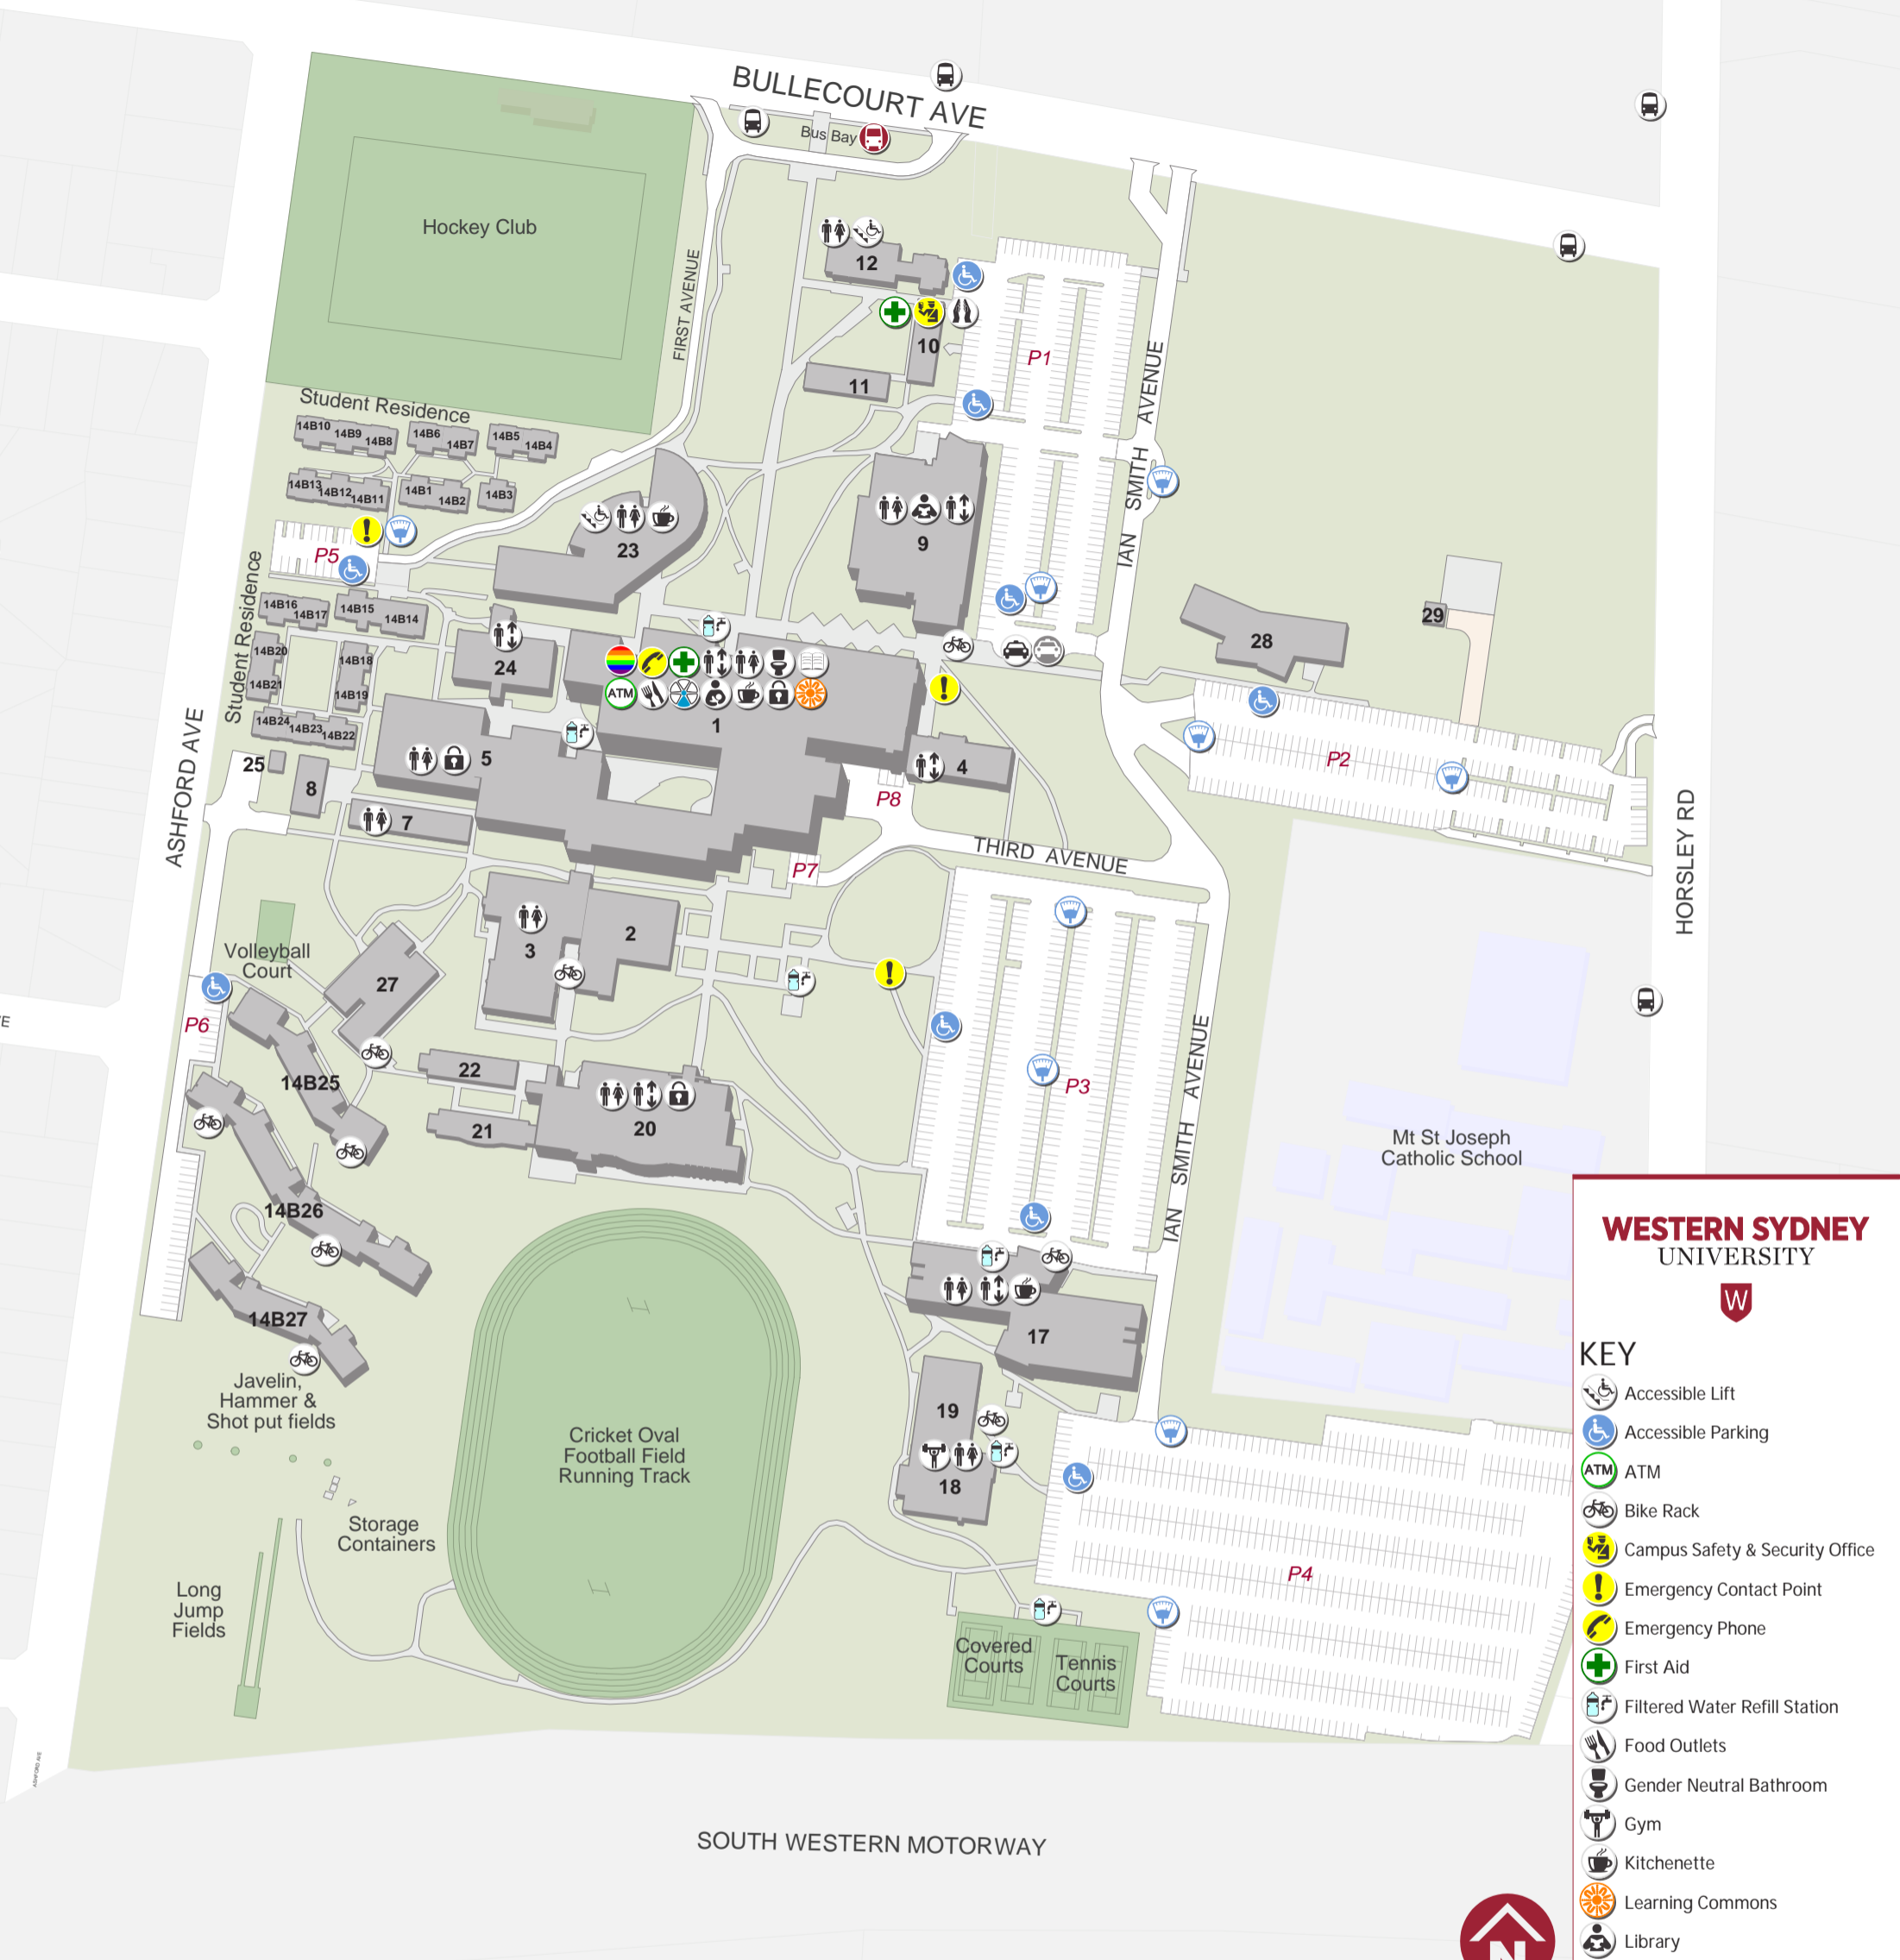

Bankstown campus

WESTERN SYDNEY UNIVERSITY

KEY

- Accessible Lift
- Accessible Parking
- ATM
- Bike Rack
- Campus Safety & Security Office
- Emergency Contact Point
- Emergency Phone
- First Aid
- Filtered Water Refill Station
- Food Outlets
- Gender Neutral Bathroom
- Gym
- Kitchenette
- Learning Commons
- Library
- Lift
- Lockers
- NRMA Meeting Point
- Multi Faith Centre
- Parent Room
- Parking Ticket Machine
- Public Bus Stop
- Public Toilet
- Queer Room
- Shuttle Bus Stop
- Student Central
- Taxi Pickup Point
- The Co-op

Date created : 02 October 2018

Badanami Centre for Indigenous Education	12	Justice Research Group	21	School of Humanities & Communication Arts	1, 5, 7	Student Welfare Service	1
Campus Life Office	1	Library	Joyce Wylie Library 9	School of Social Sciences & Psychology	Barr House 24	The Co-op	1
Campus Safety & Security	10	Margot Hardy Gallery	23	Foundational Processes of Behaviour Research Labs	Barr House 24	The College	17
Childcare Centre	28	Multi Faith Centre Chaplaincy / Muslim Prayer Rooms	10	Student Central	1	The MARCS Institute for Brain, Behaviour & Development	1, 3, 5, 9
Computer Labs & IT Support	23	Office of Estate & Commercial	10	Student Support Services		BabyLab	1
Food Outlets		Queer Room	1	Counselling Service	11	Urban Research Program	3
Café 20	20	Religion & Society Research Centre	1	Disability Service	11	Western Sydney University Gym	18
Coffee Express	1	School of Business	20	PASS Program	23	Western Sydney University Village	14B14
Food Court	1	School of Education	1, 4, 19, 23	Student Campus Council	1	Women's Room	1
Oliver Brown	1	Indigenous Student Support	1	Student Representation & Participation	2		