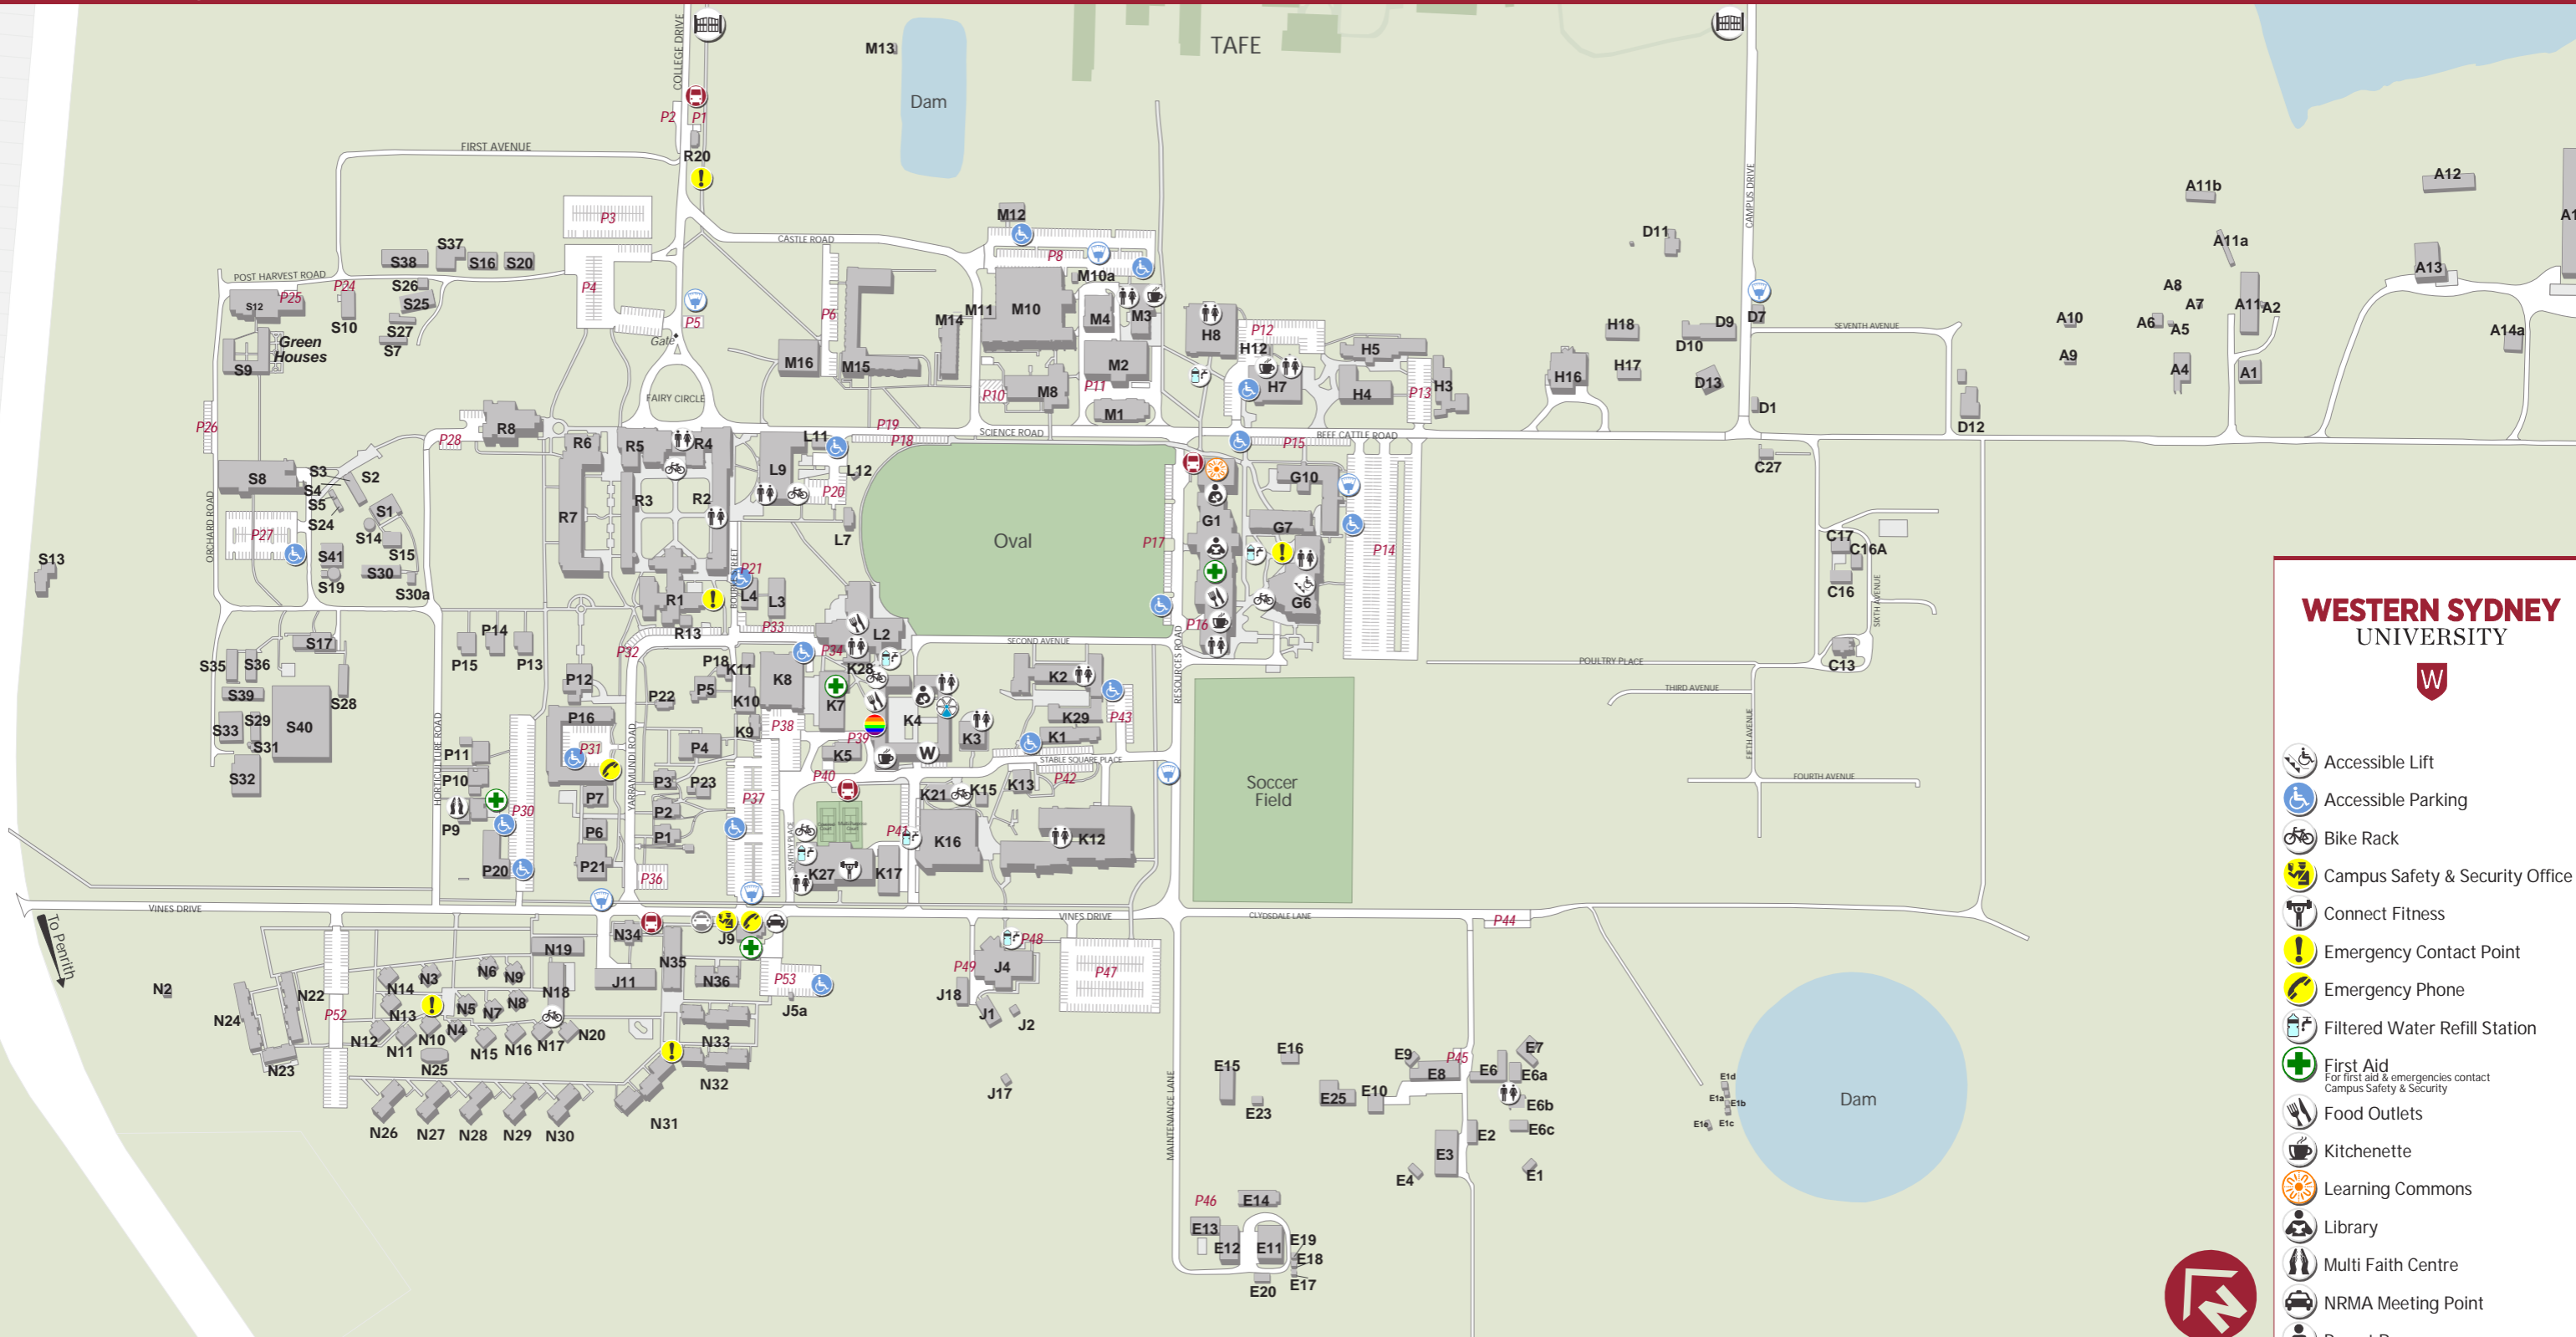

Hawkesbury campus

WESTERN SYDNEY UNIVERSITY

- Accessible Lift
- Accessible Parking
- Bike Rack
- Campus Safety & Security Office
- Connect Fitness
- Emergency Contact Point
- Emergency Phone
- Filtered Water Refill Station
- First Aid
For first aid & emergencies contact Campus Safety & Security
- Food Outlets
- Kitchenette
- Learning Commons
- Library
- Multi Faith Centre
- NRMA Meeting Point
- Parent Room
- Parking Ticket Machine
- Public Toilet (including Accessible)
- Queer Room
- Shuttle Bus Stop
- Student Central
- Taxi Pickup Point