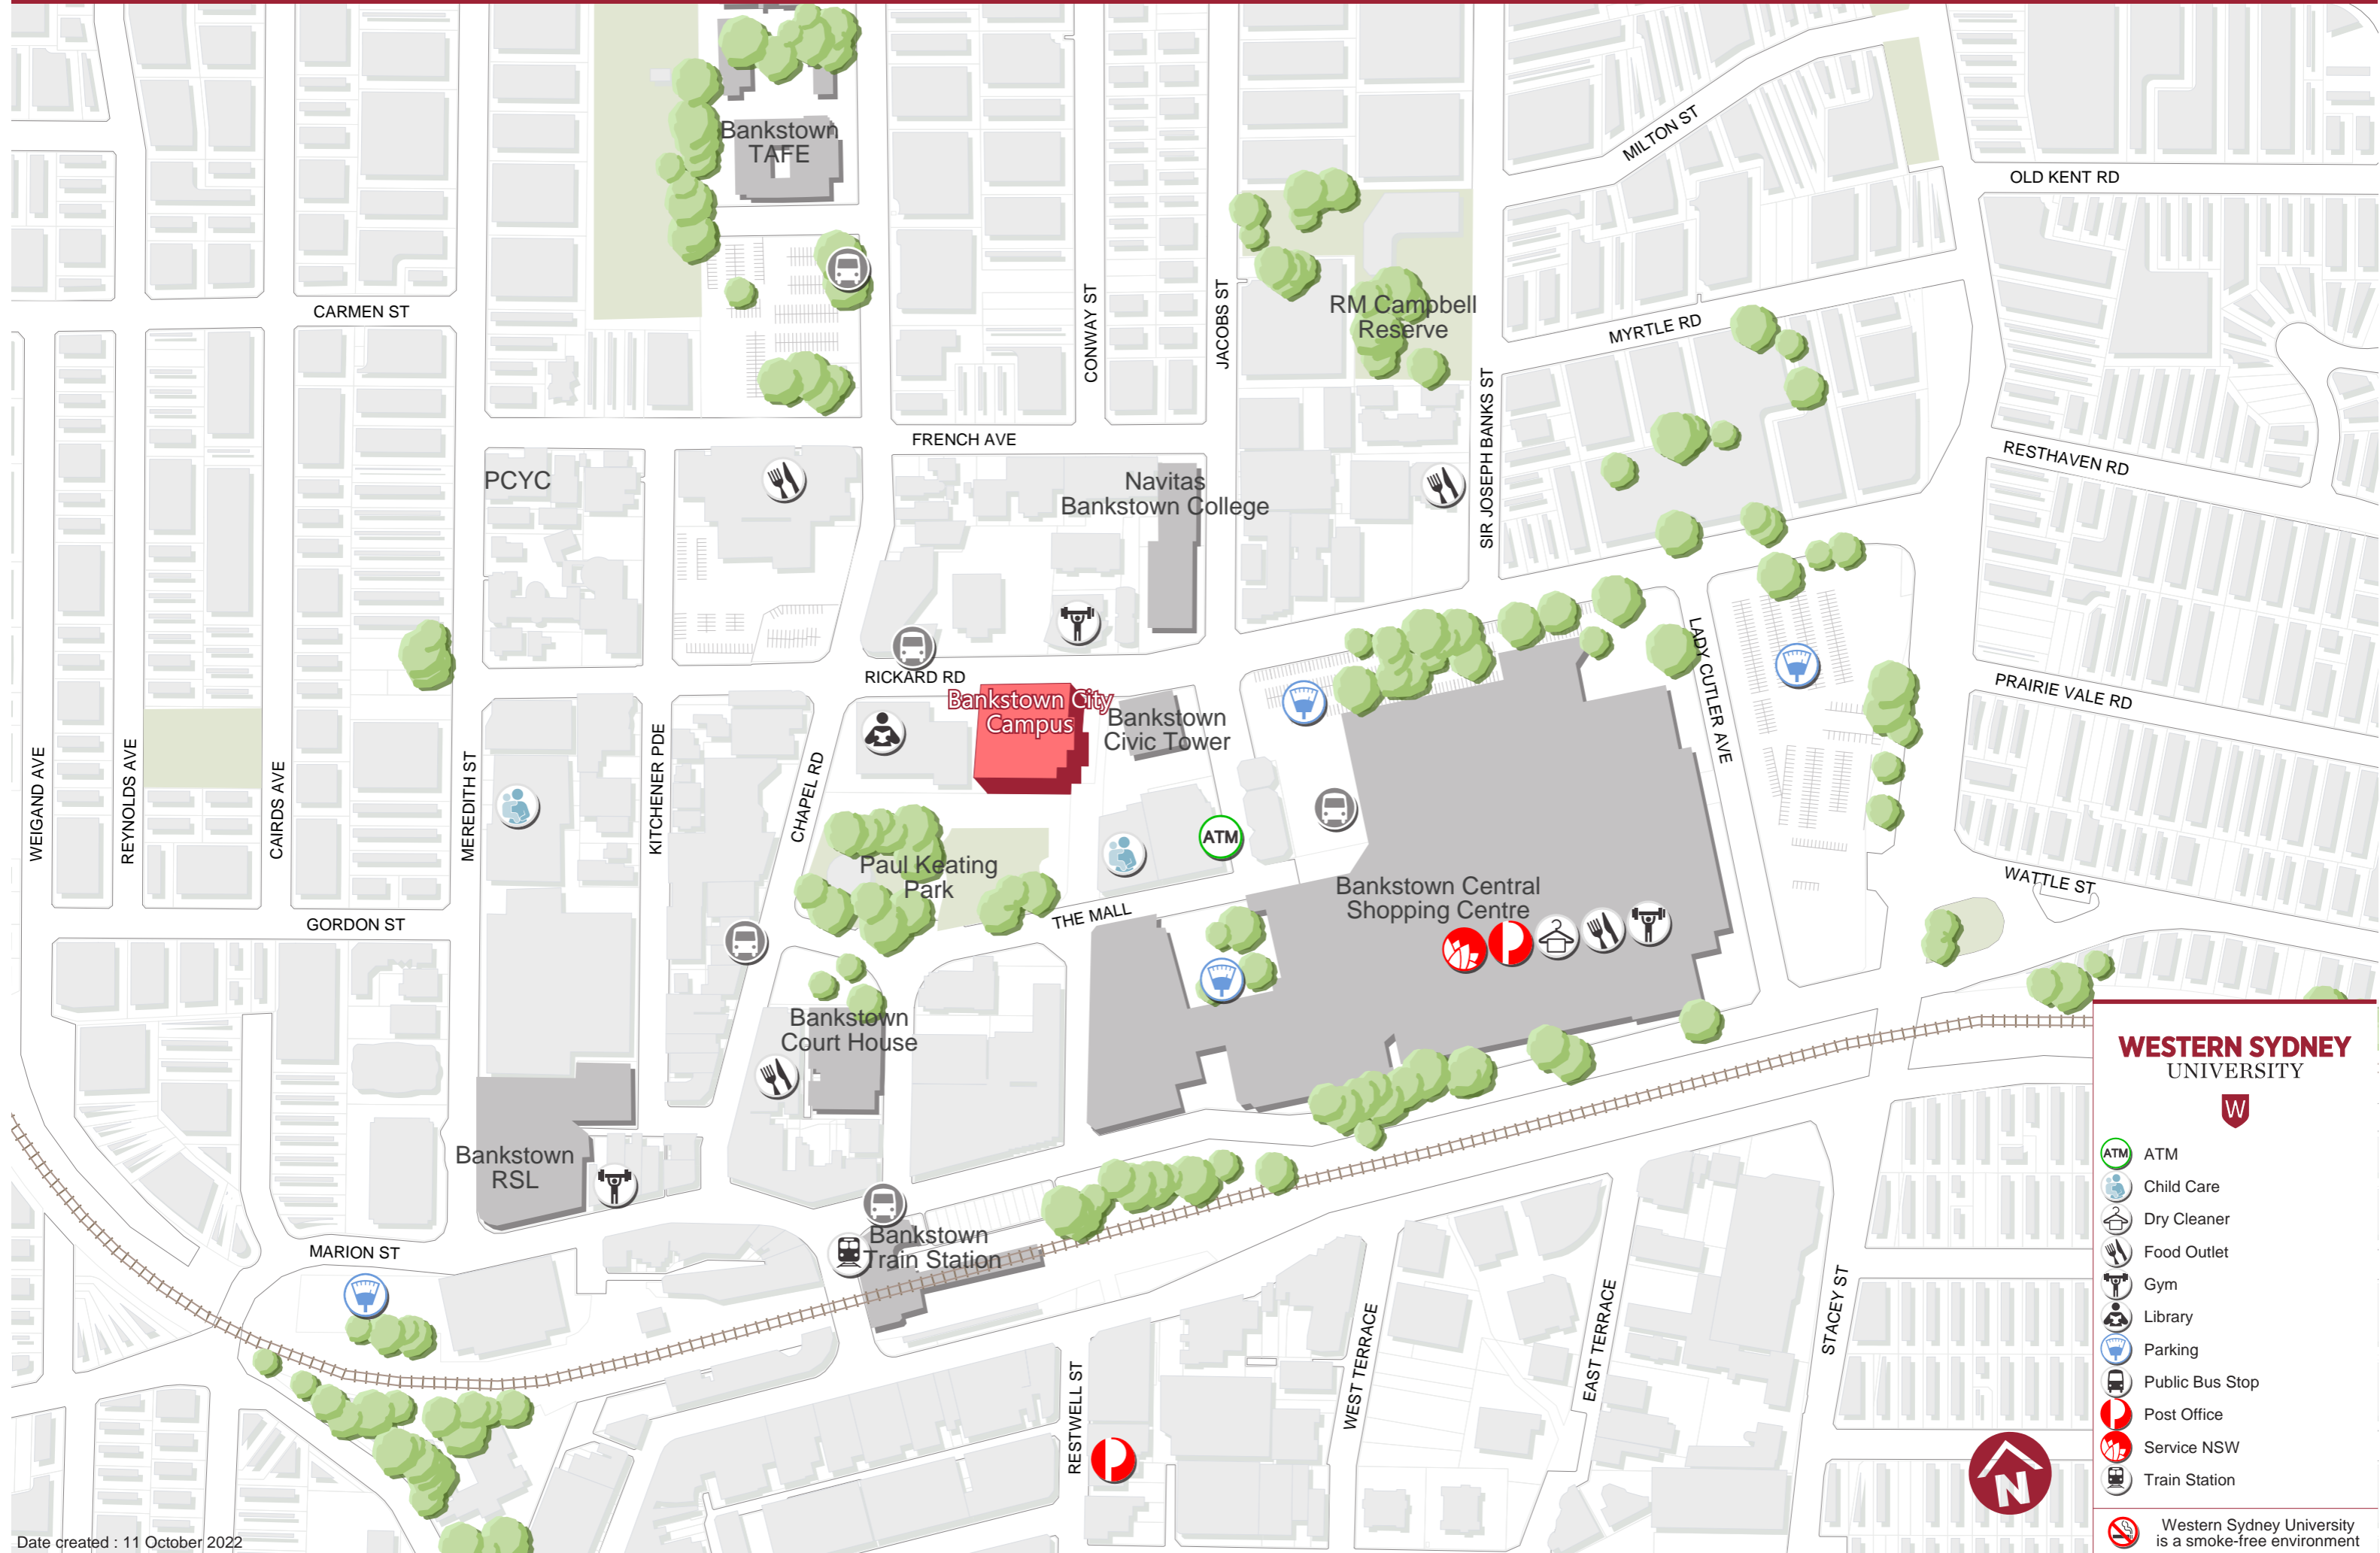

Bankstown City Campus

WESTERN SYDNEY UNIVERSITY

- ATM
- Child Care
- Dry Cleaner
- Food Outlet
- Gym
- Library
- Parking
- Public Bus Stop
- Post Office
- Service NSW
- Train Station

Western Sydney University is a smoke-free environment