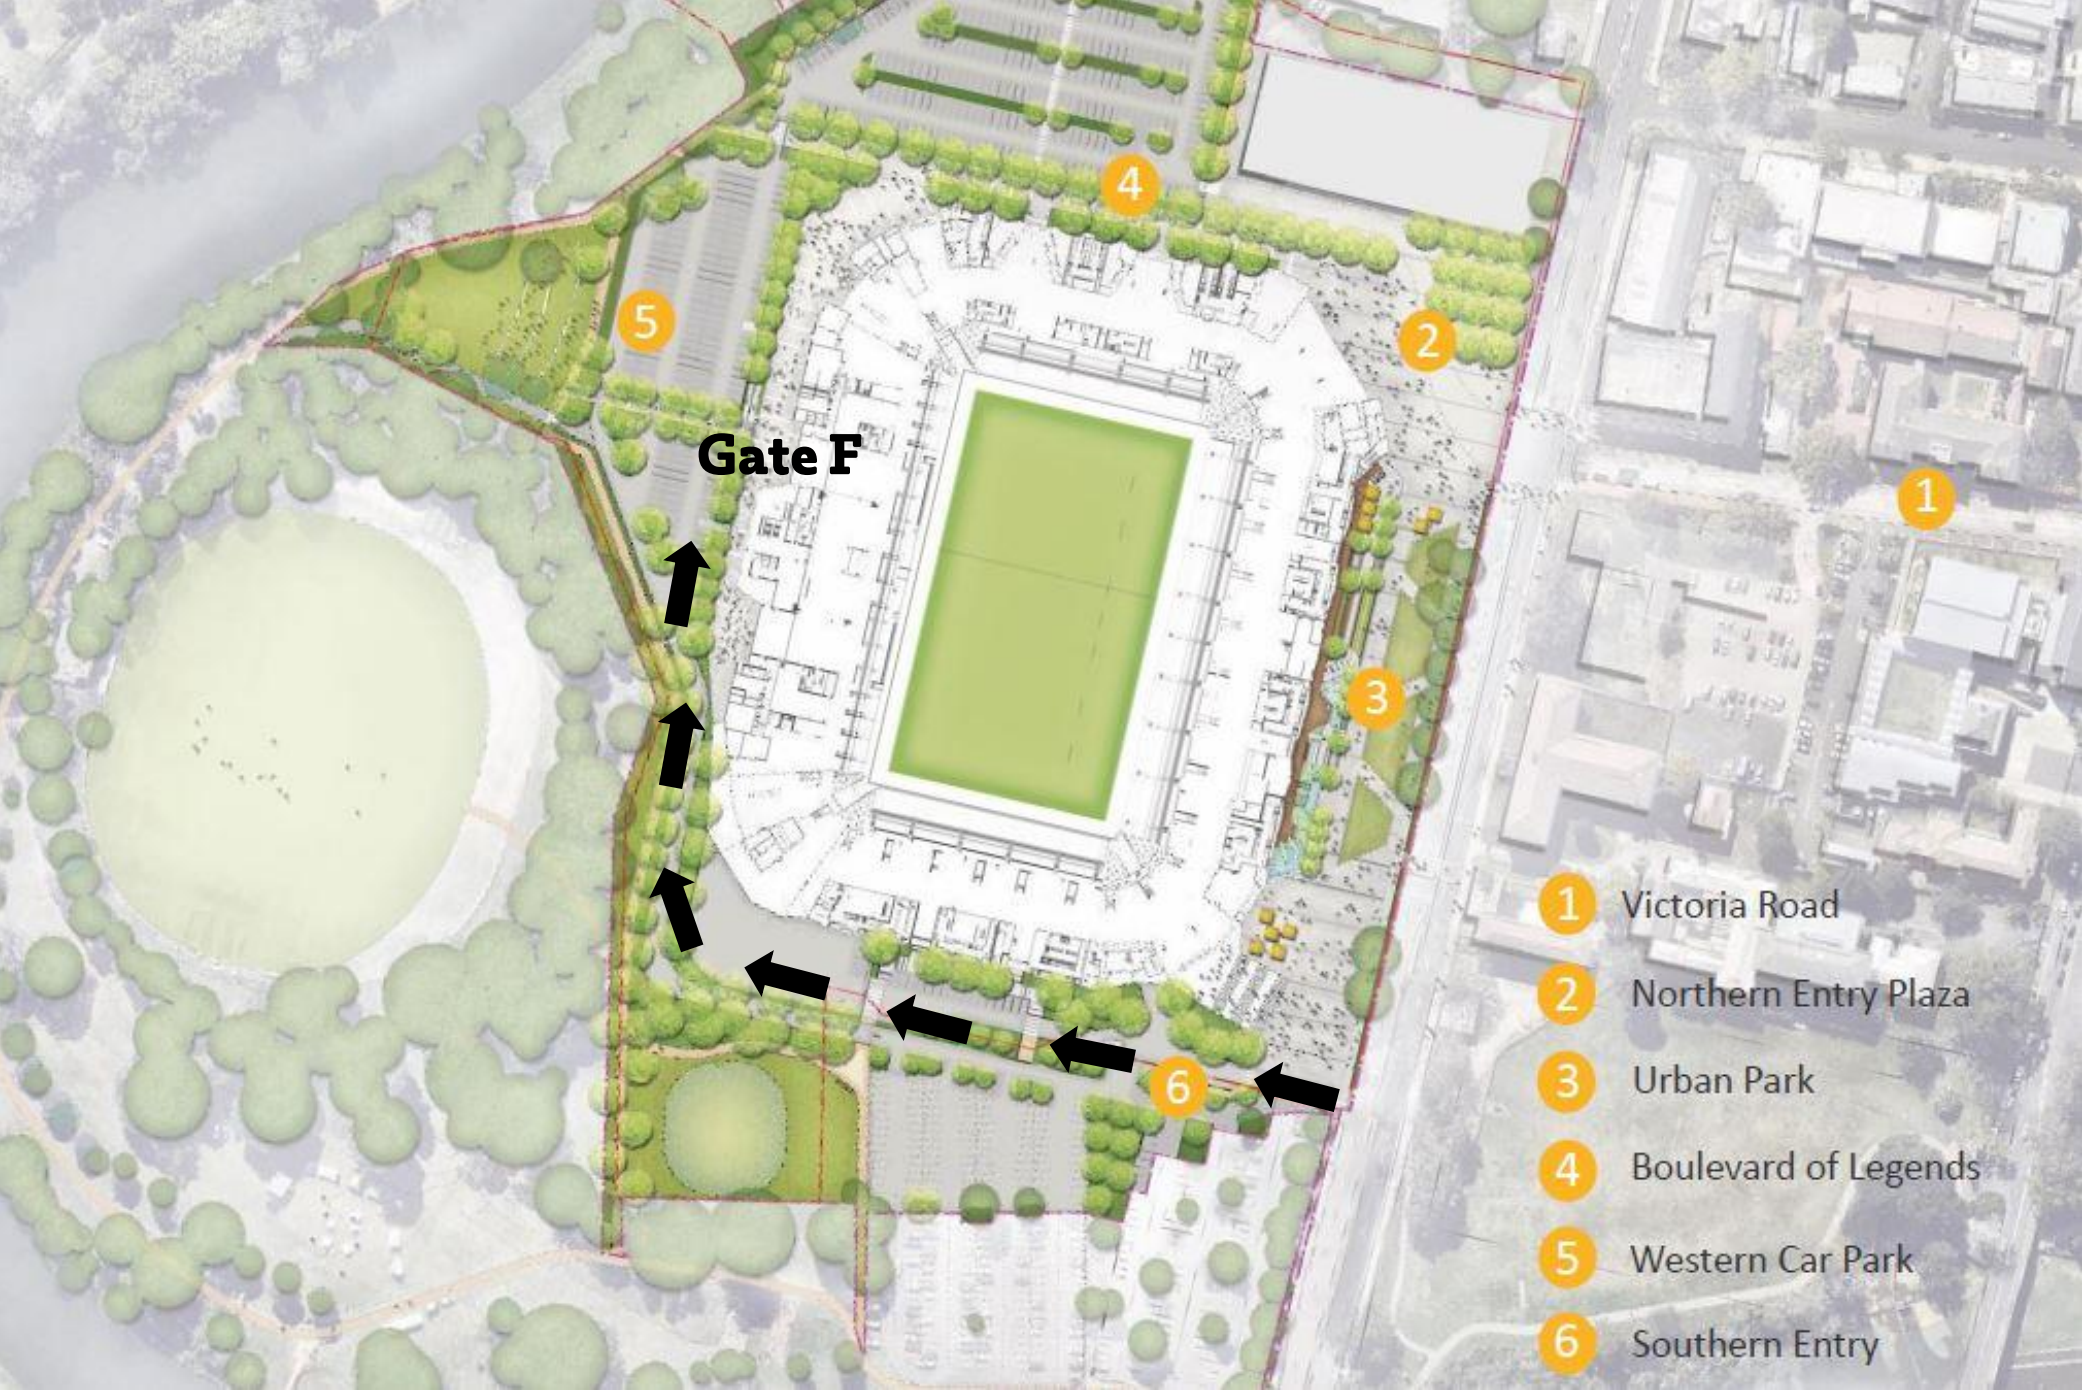

# CommBank Stadium

11-13 O'Connell St,  
Parramatta NSW  
2150

Function room  
entry is via Gate F

Parking spaces for  
SMGC event are in  
the Western Car  
Park (5)

Entry to this Car  
Park is via the  
Southern  
Entry/Gate 1 (6)

**Gate F**

- 1 Victoria Road
- 2 Northern Entry Plaza
- 3 Urban Park
- 4 Boulevard of Legends
- 5 Western Car Park
- 6 Southern Entry