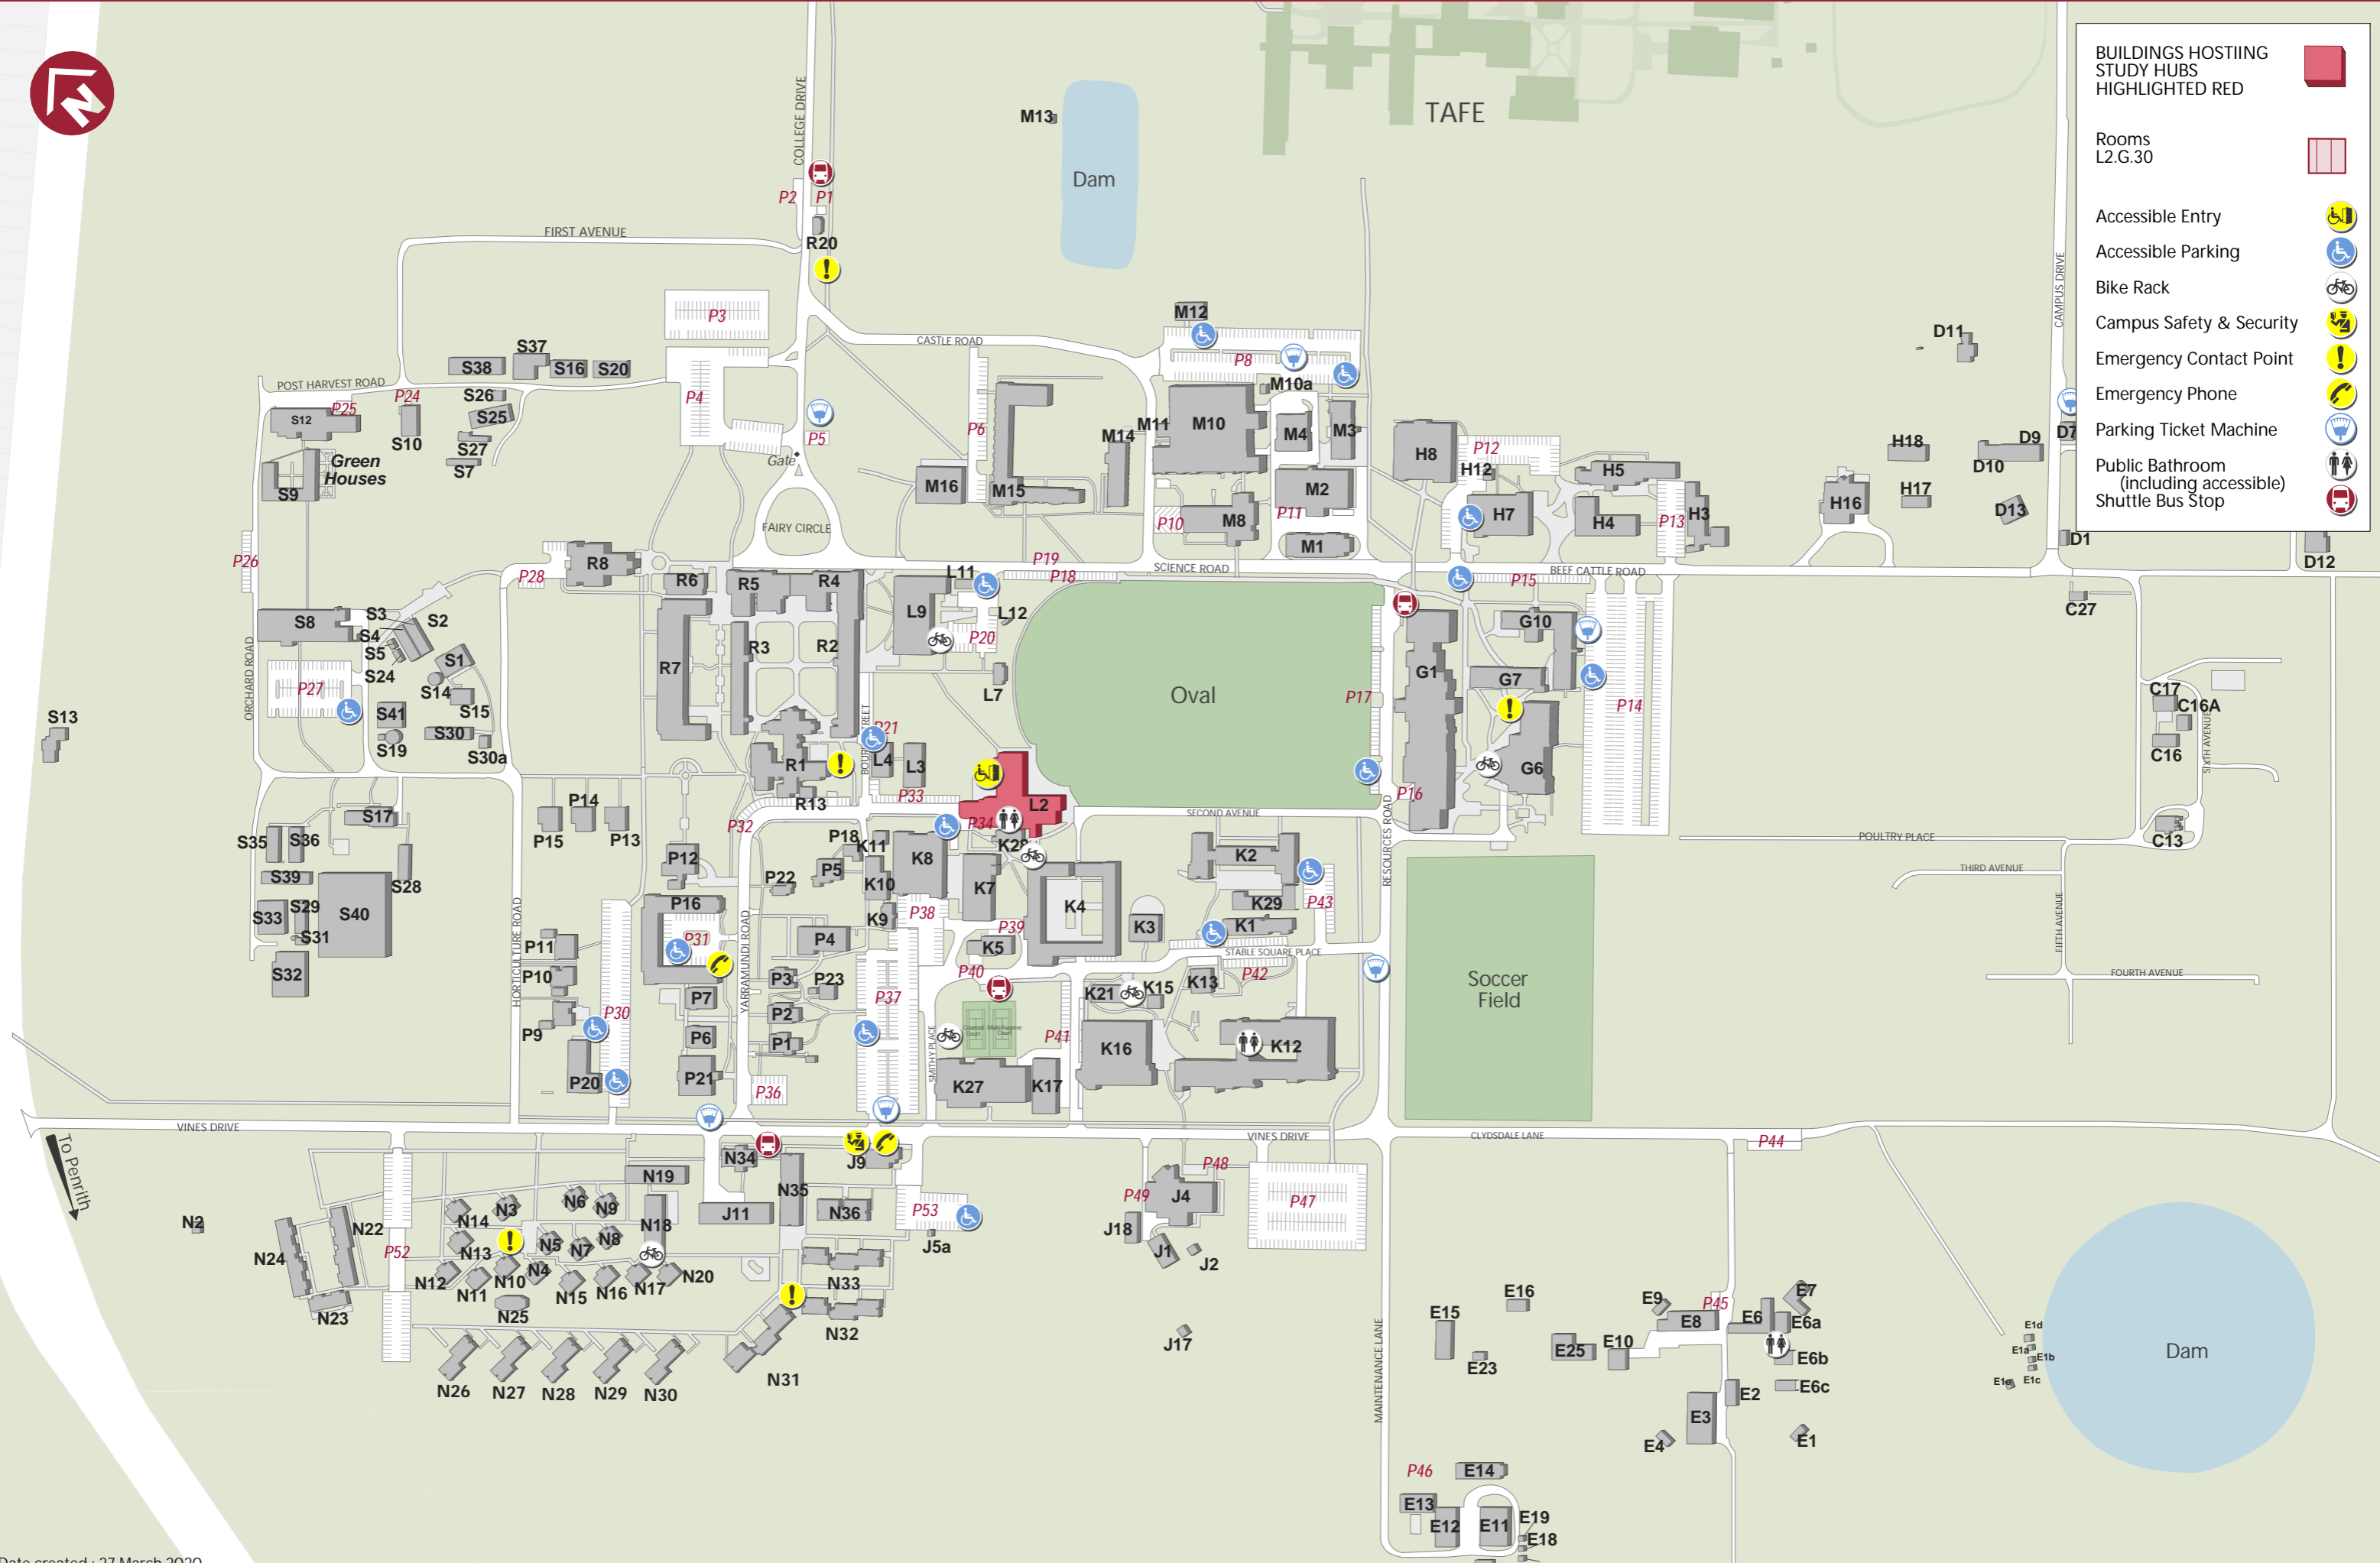

# Student Study Hub - Hawkesbury campus

- BUILDINGS HOSTING STUDY HUBS HIGHLIGHTED RED**
- Rooms L2.G.30**
- Accessible Entry**
- Accessible Parking**
- Bike Rack**
- Campus Safety & Security**
- Emergency Contact Point**
- Emergency Phone**
- Parking Ticket Machine**
- Public Bathroom (including accessible)**
- Shuttle Bus Stop**

Date created : 27 March 2020

Security Assistance - 4570 1177 Internal Ext - 1177  
 Emergency Only - 1300 737 003 Internal Ext - 2300

For operational times and current locations of Shuttle Buses please go to [westernsydney.edu.au/shuttlebus](http://westernsydney.edu.au/shuttlebus)