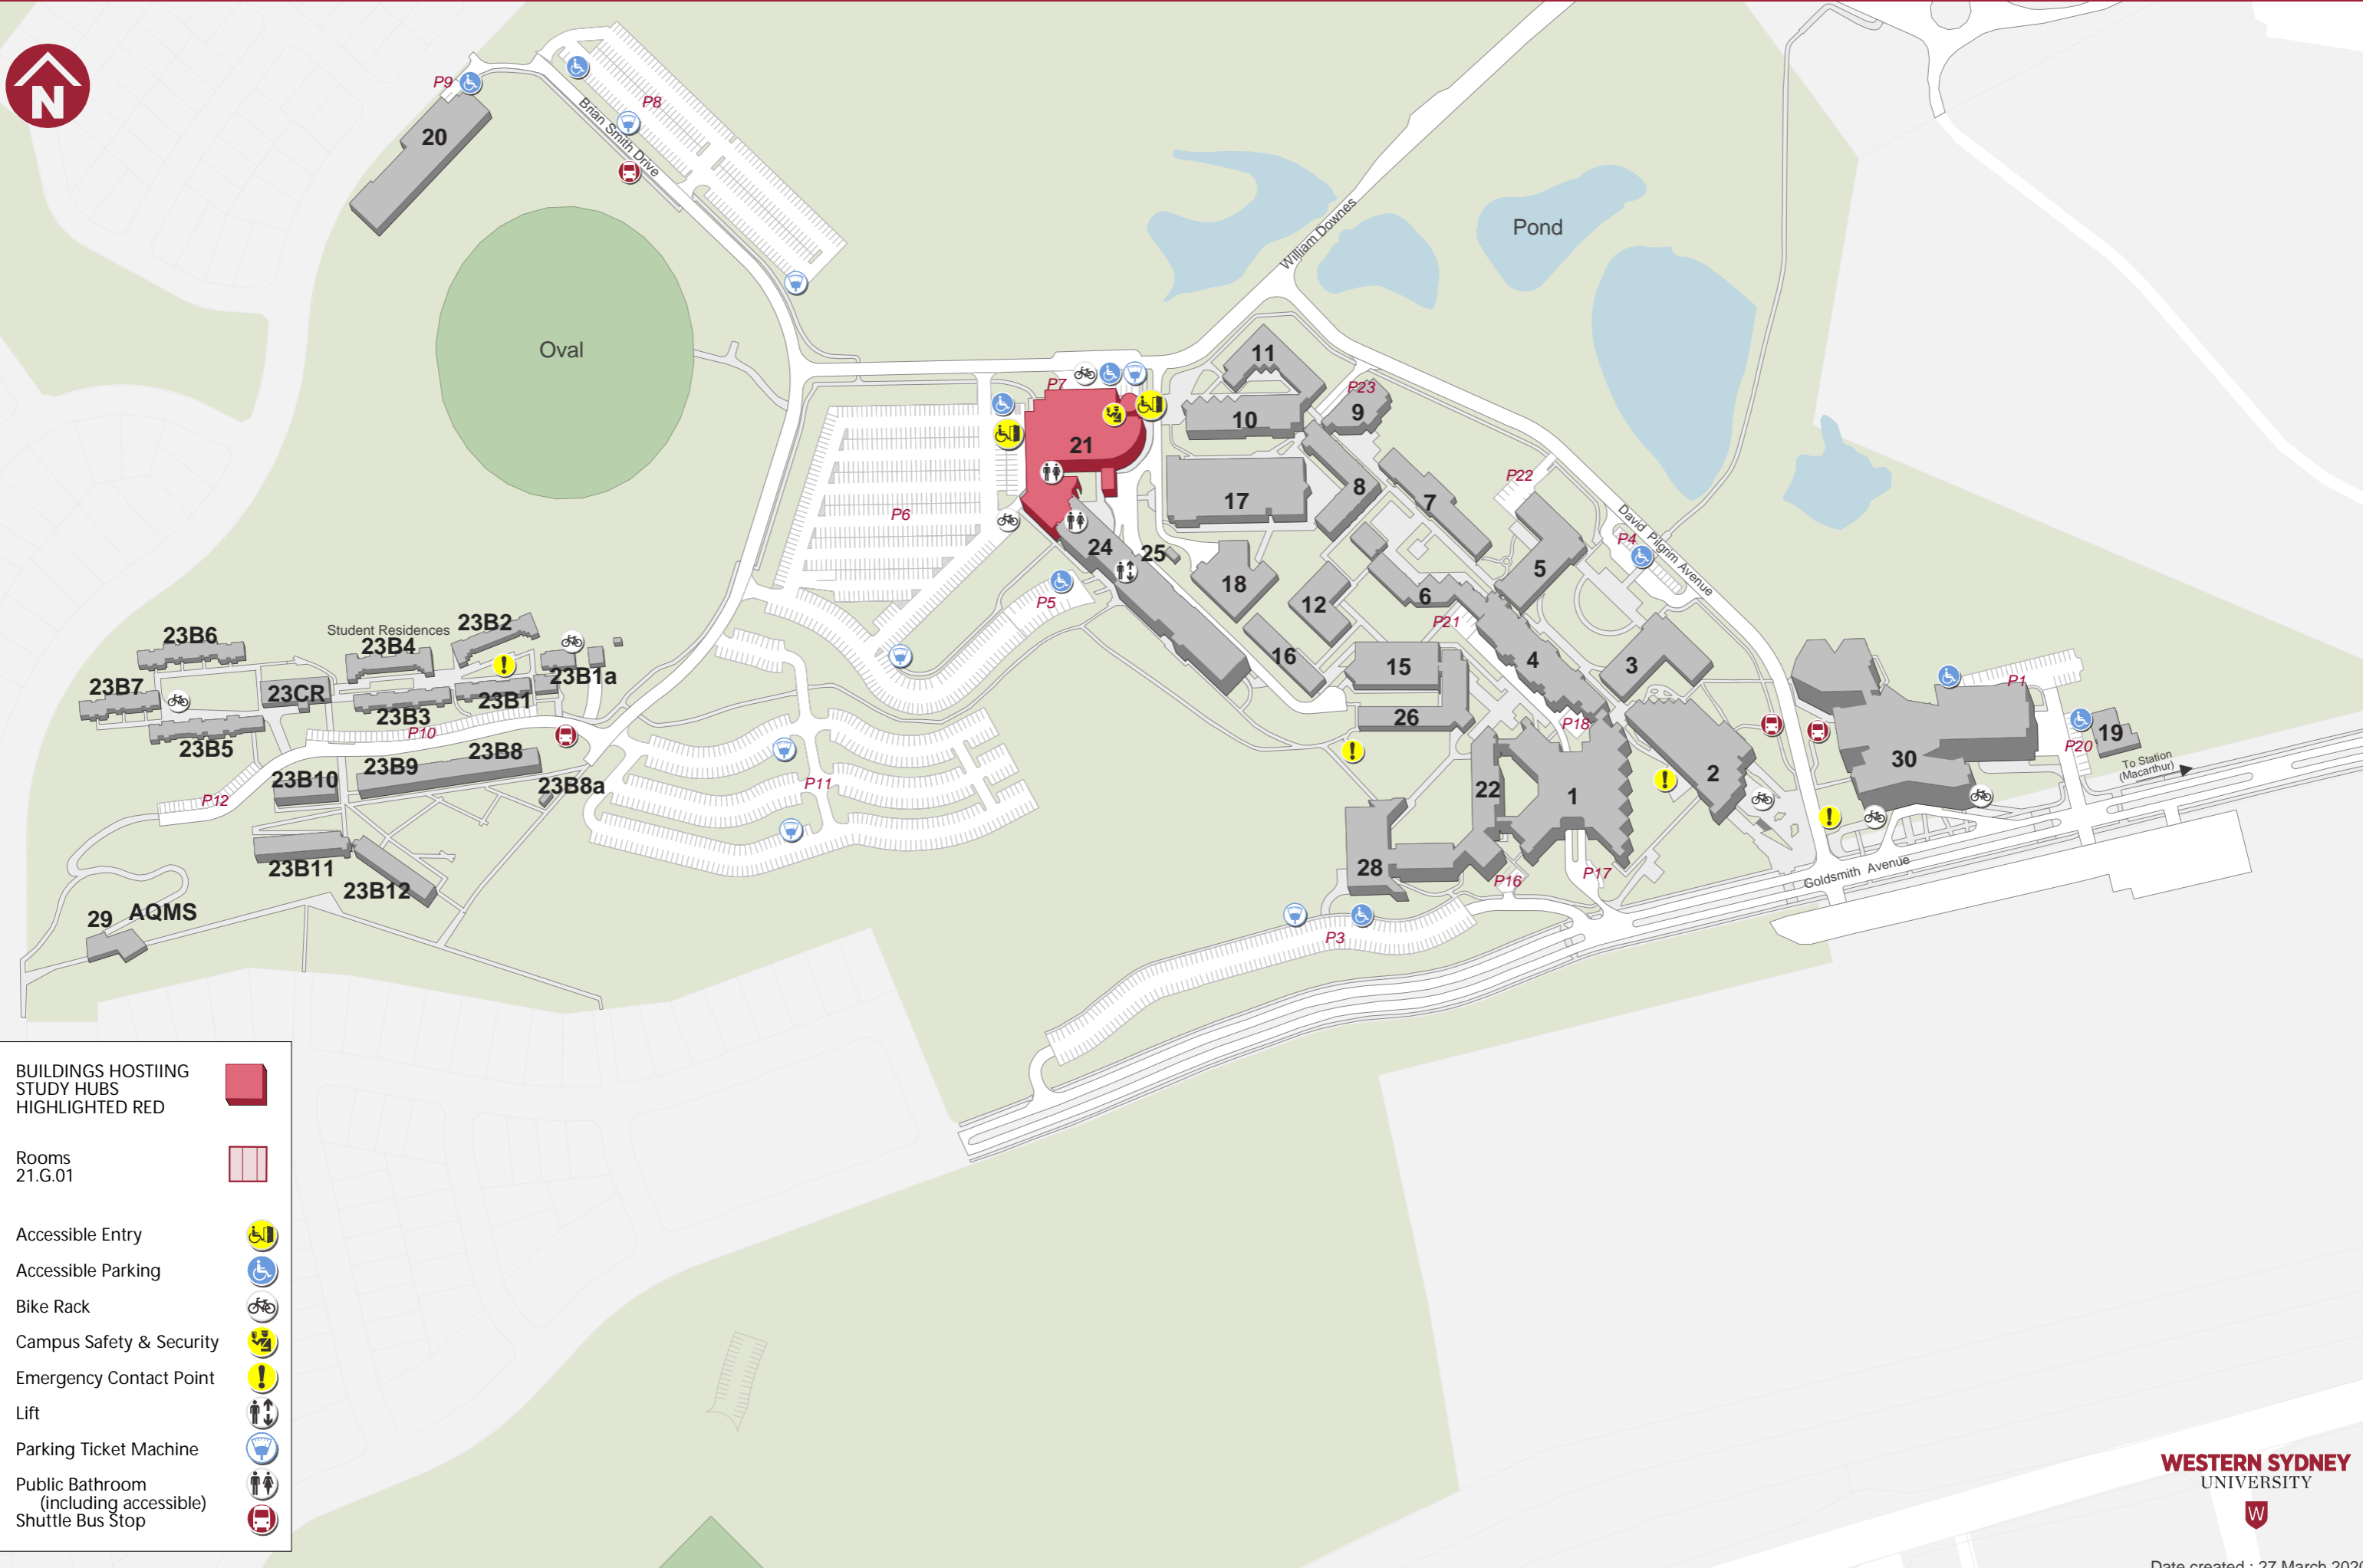

Student Study Hub - Campbelltown campus

BUILDINGS HOSTING STUDY HUBS HIGHLIGHTED RED

Rooms 21.G.01

Accessible Entry

Accessible Parking

Bike Rack

Campus Safety & Security

Emergency Contact Point

Lift

Parking Ticket Machine

Public Bathroom (including accessible)

Shuttle Bus Stop

Date created : 27 March 2020

Security Assistance - 4620 3131 Internal Ext - 3131
 Emergency Only - 1300 737 003 Internal Ext - 2300

For operational times and current locations of Shuttle Buses please go to westernsydney.edu.au/shuttlebus

For more information on this campus go to maps.westernsydney.edu.au