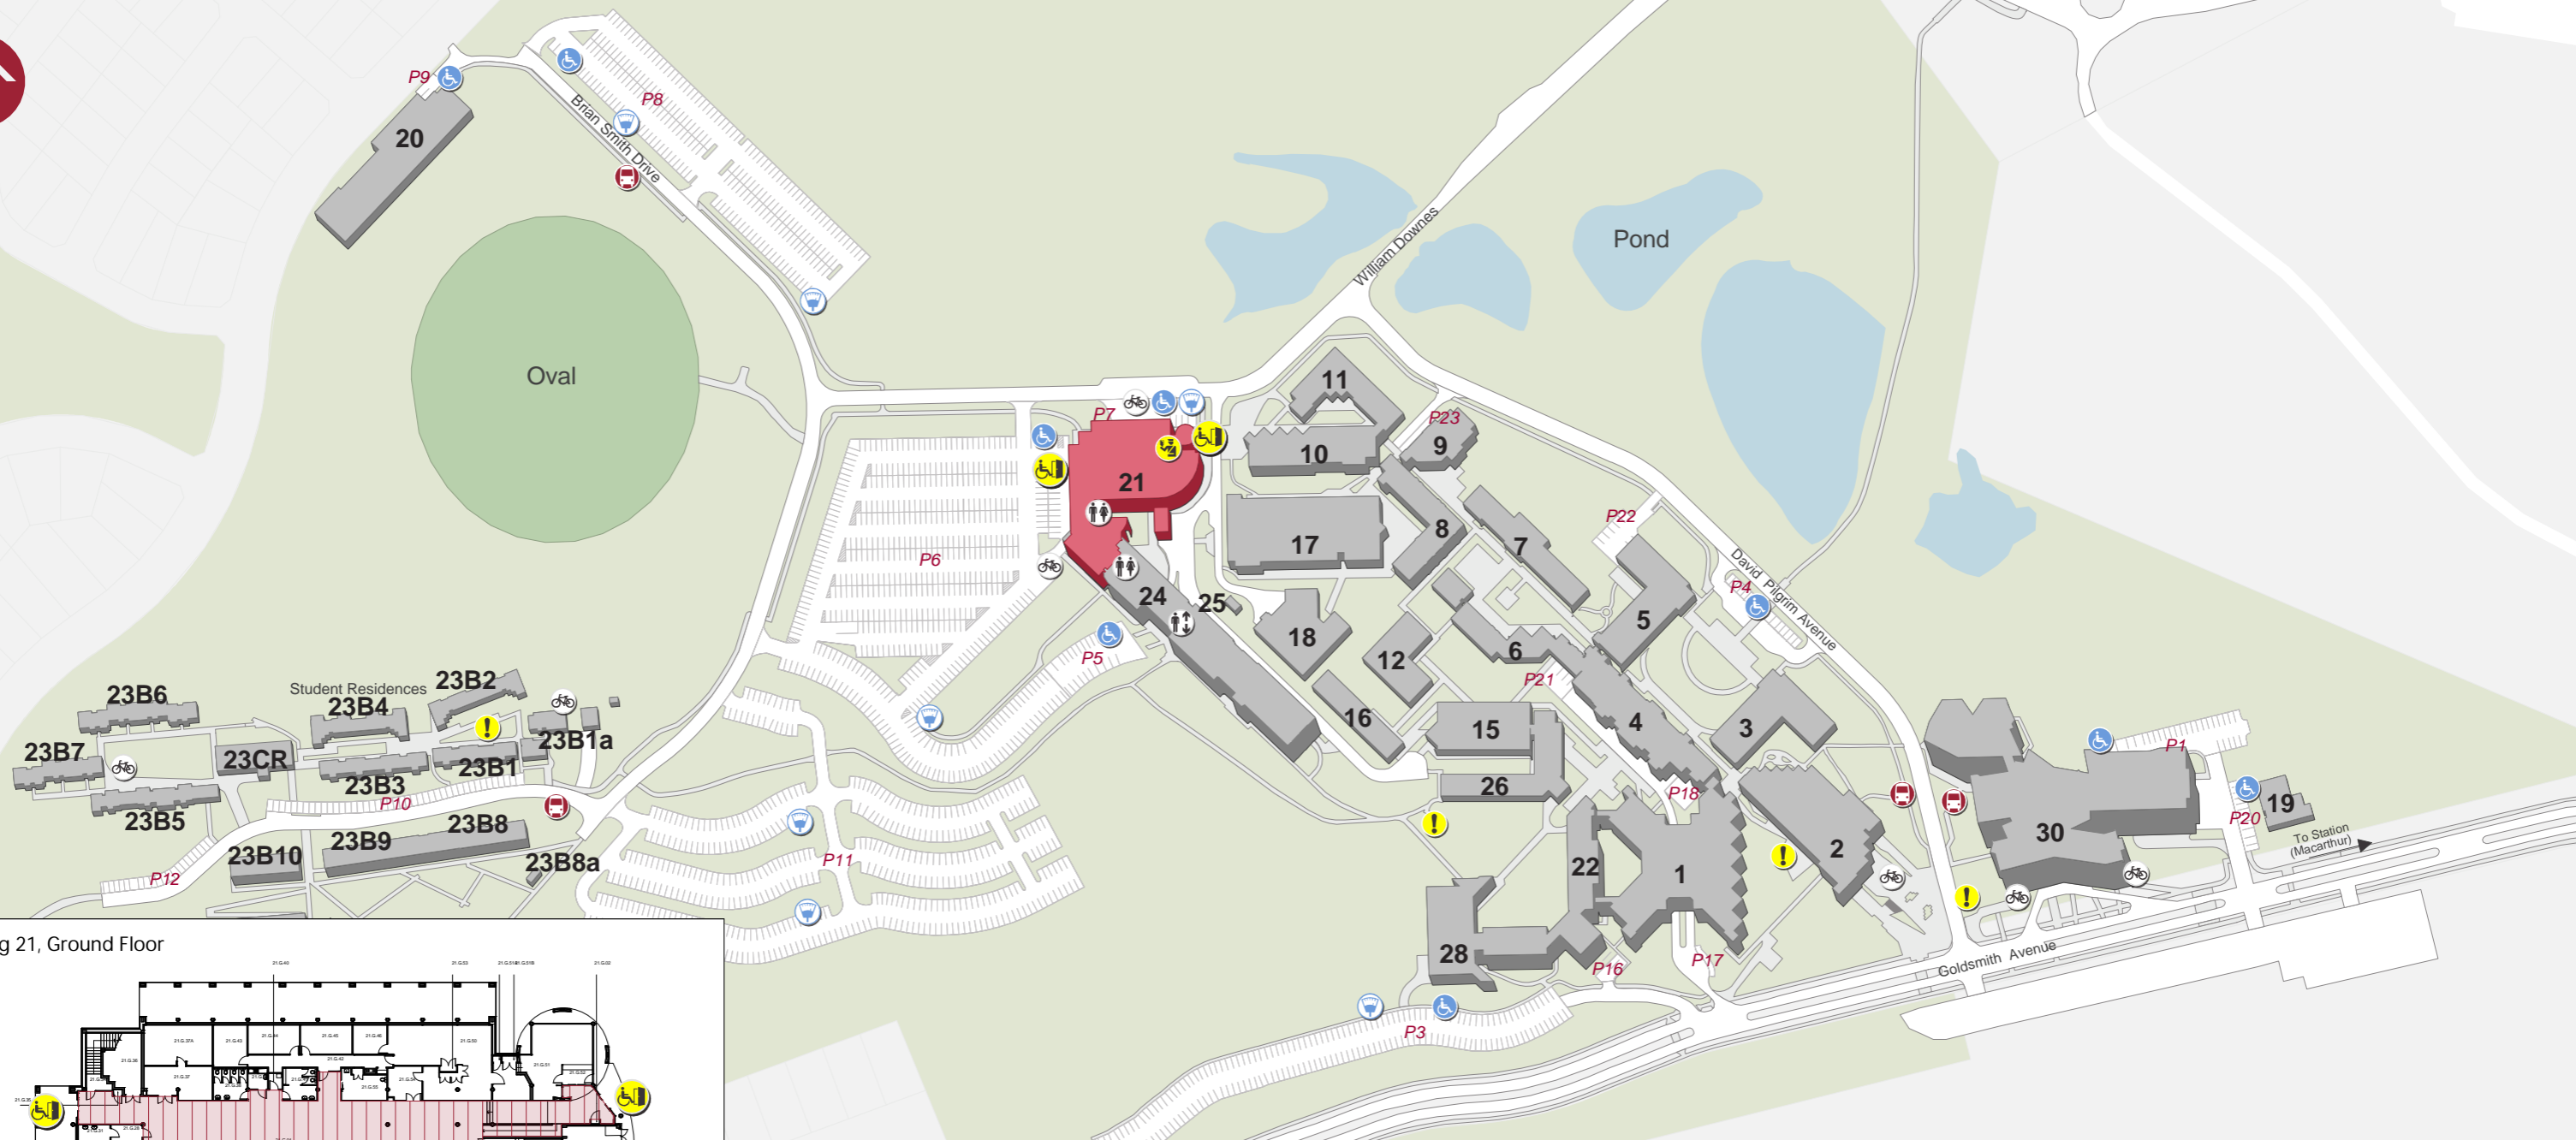

Student Study Hub - Campbelltown campus

- BUILDINGS HOSTING STUDY HUBS HIGHLIGHTED RED
- Rooms 21.G.01
- Accessible Entry
- Accessible Parking
- Bike Rack
- Campus Safety & Security
- Emergency Contact Point
- Lift
- Parking Ticket Machine
- Public Bathroom (including accessible)
- Shuttle Bus Stop