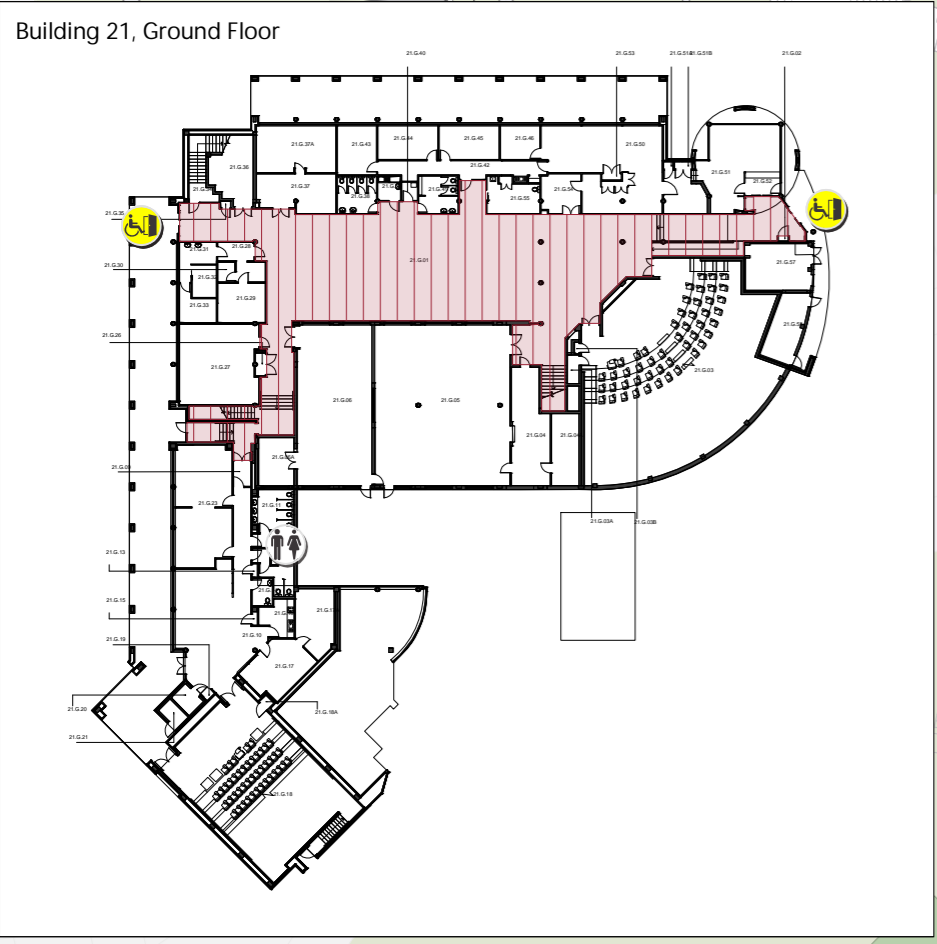

Student Study Hub - Campbelltown campus

- BUILDINGS HOSTING STUDY HUBS HIGHLIGHTED RED
- Rooms 21.G.01
- Accessible Entry
- Accessible Parking
- Bike Rack
- Campus Safety & Security
- Emergency Contact Point
- Lift
- Parking Ticket Machine
- Public Bathroom (including accessible)
- Shuttle Bus Stop