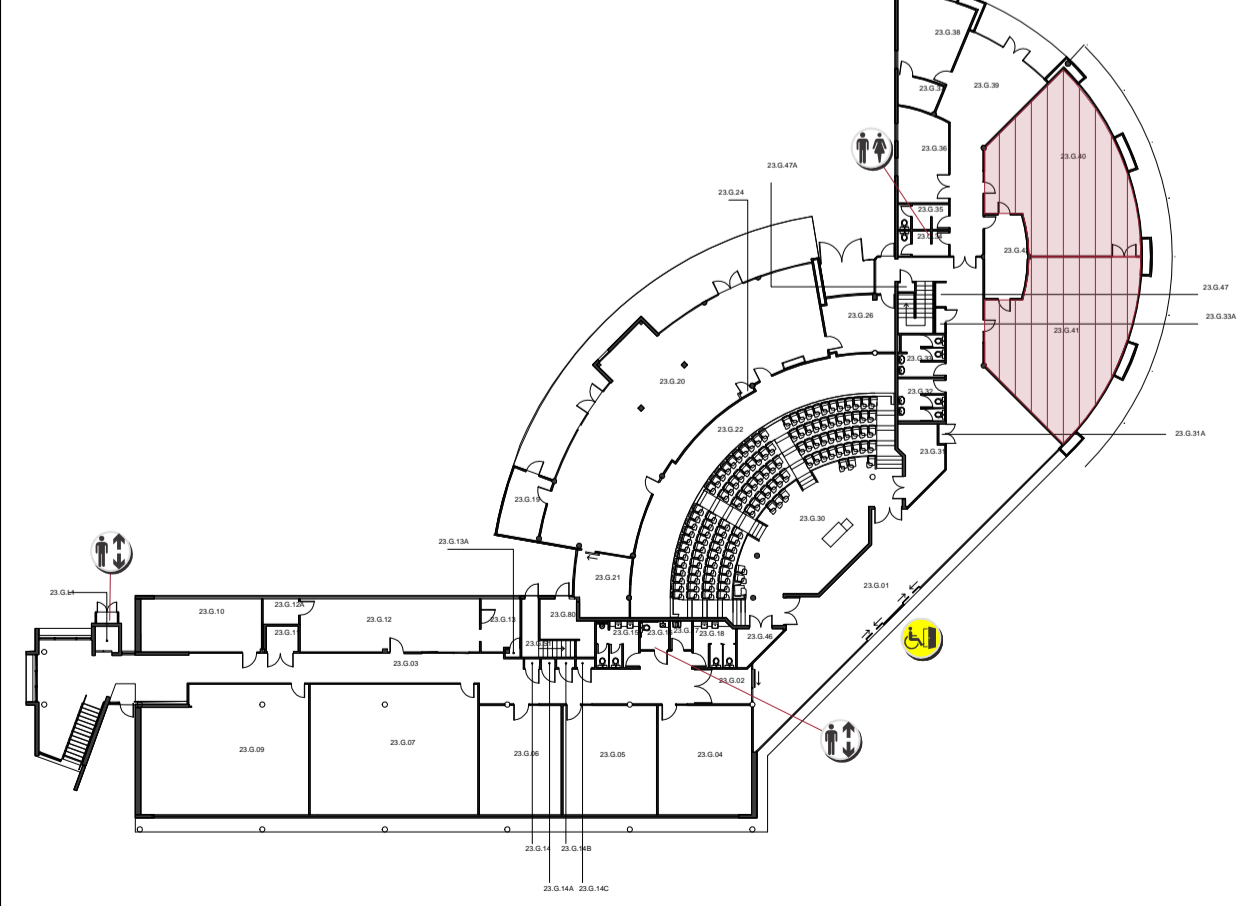

Building 23, Ground Floor

- BUILDINGS HOSTING STUDY HUBS HIGHLIGHTED RED**
- Rooms 23.G.40 & 23.G.41**
- Accessible Entrance**
- Accessible Parking**
- Bike Rack**
- Campus Safety & Security**
- Emergency Contact Point**
- Lift**
- Parking Ticket Machine**
- Public Bathrooms including accessible**
- Public Bus Stop**
- Shuttle Bus Stop**