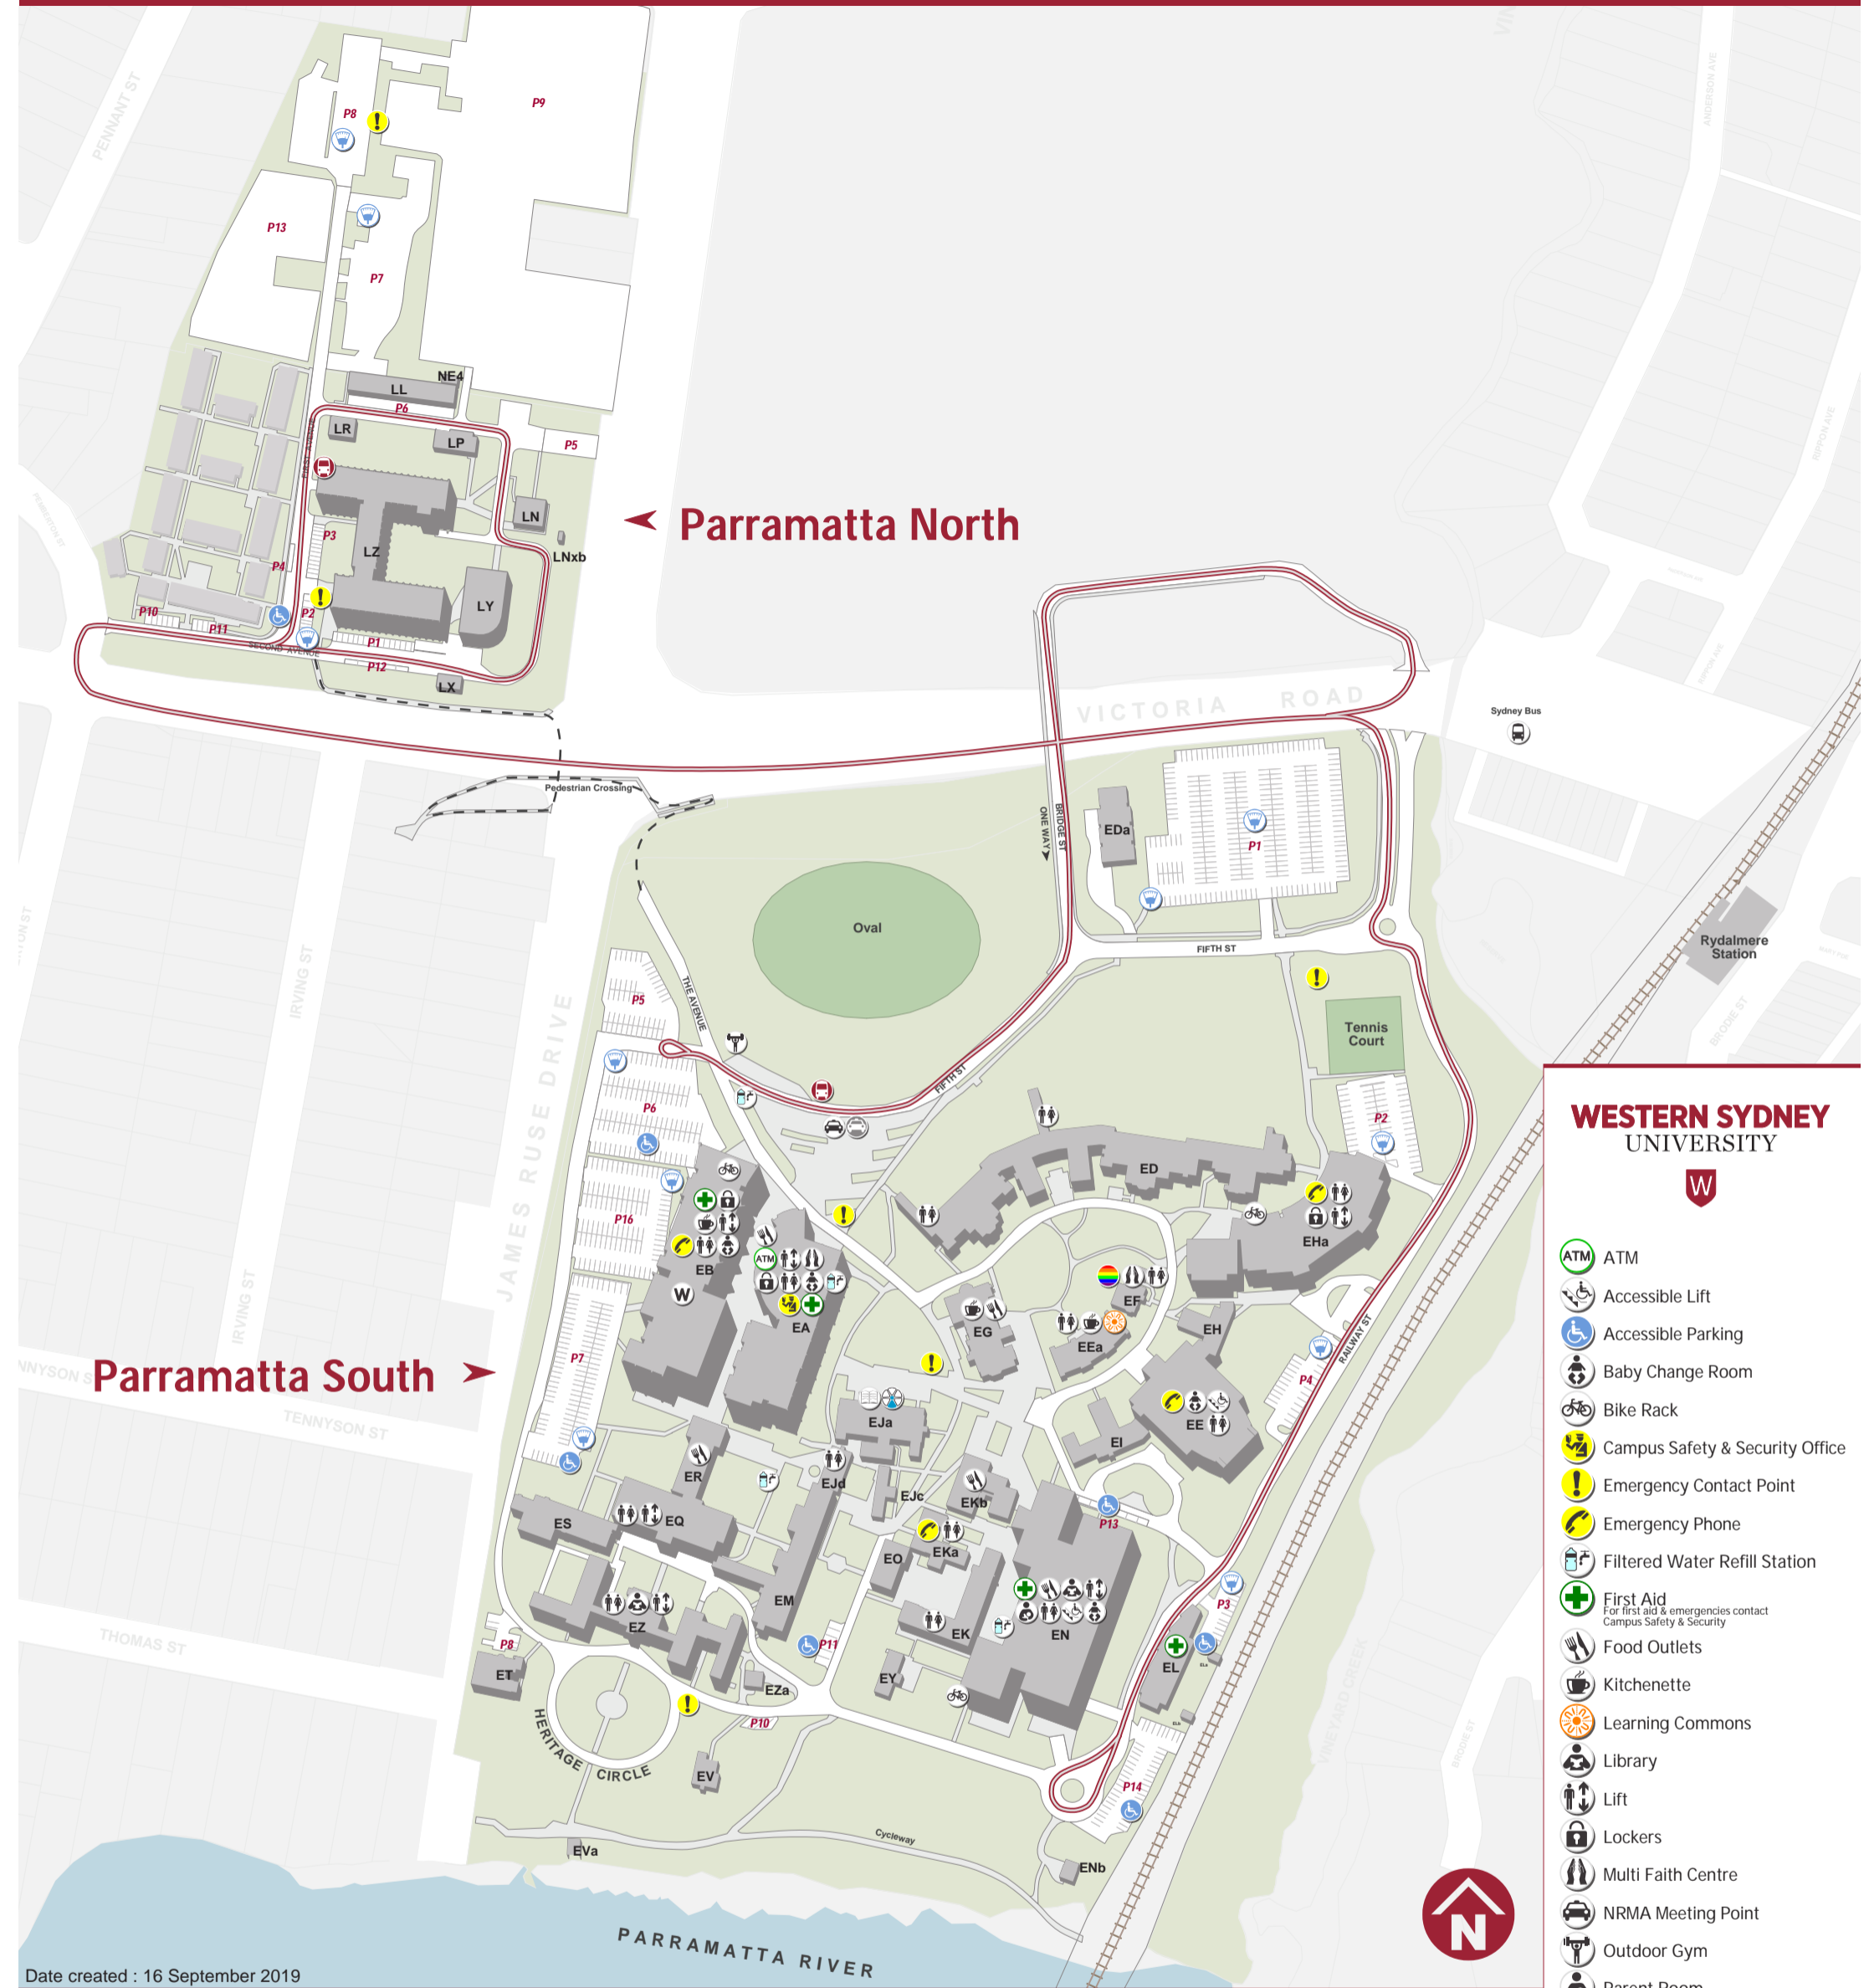

## WESTERN SYDNEY UNIVERSITY

- ATM
- Accessible Lift
- Accessible Parking
- Baby Change Room
- Bike Rack
- Campus Safety & Security Office
- Emergency Contact Point
- Emergency Phone
- Filtered Water Refill Station
- First Aid  
For first aid & emergencies contact Campus Safety & Security
- Food Outlets
- Kitchenette
- Learning Commons
- Library
- Lift
- Lockers
- Multi Faith Centre
- NRMA Meeting Point
- Outdoor Gym
- Parent Room
- Parking Ticket Machine
- Public Bus Stop
- Public Toilet (including Accessible)  
Enhanced Access Toilet located in building ED
- Queer Room
- Shuttle Bus Stop
- Student Central
- Taxi Pickup Point
- The Co-op
- Women's Room
- Shuttle Bus Route
- Pedestrian Crossing