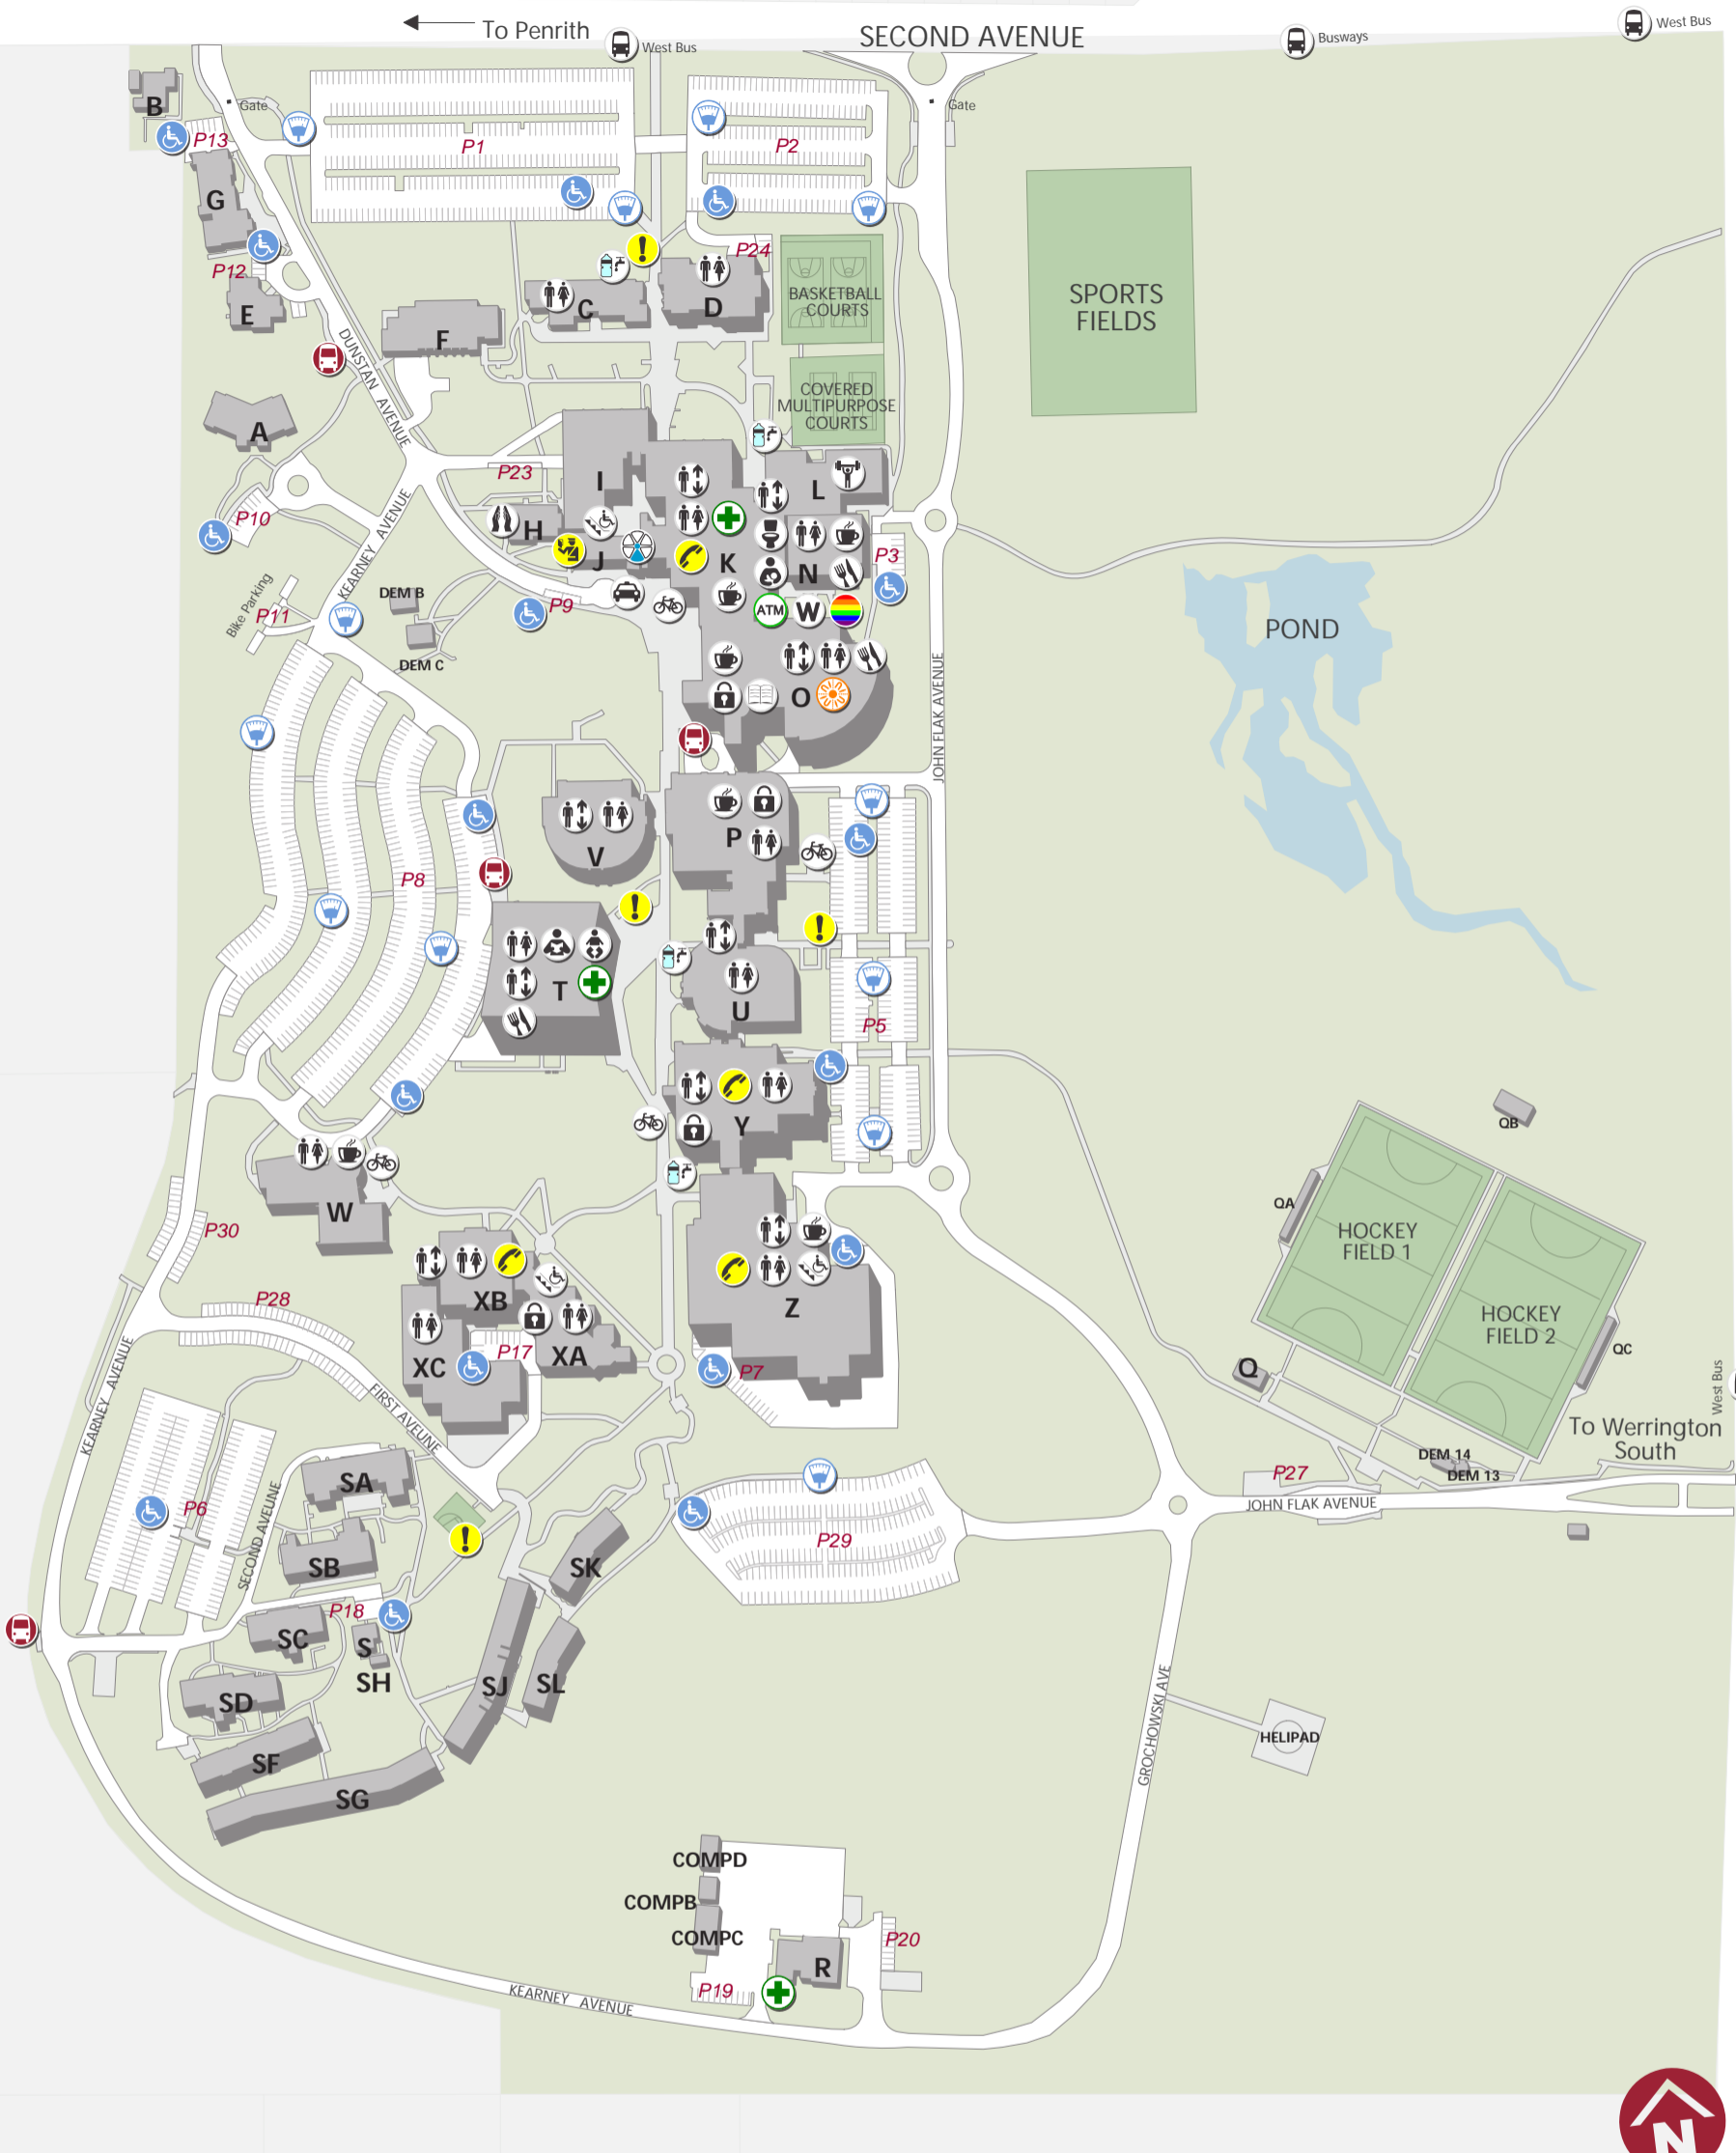

Penrith, Kingswood campus

WESTERN SYDNEY UNIVERSITY

- Accessible Lift
- Accessible Parking
- Baby Change Room
- Bike Rack
- Campus Safety & Security Office
- Emergency Contact Point
- Emergency Phone
- Filtered Water Refill Station
- First Aid
For first aid & emergencies contact Campus Safety & Security
- Food Outlets
- Gender Neutral Bathroom
- Gym
- Kitchenette
- Learning Commons
- Library
- Lift
- Lockers
- Multi Faith Centre
- NRMA Meeting Point
- Parent Room
- Parking Ticket Machine
- Public Bus Stop
- Public Toilet (including Accessible)
Enhanced Access Toilet located in building P
- Shuttle Bus Stop
- Student Central
- The Co-op
- Western Sydney University is a smoke-free environment