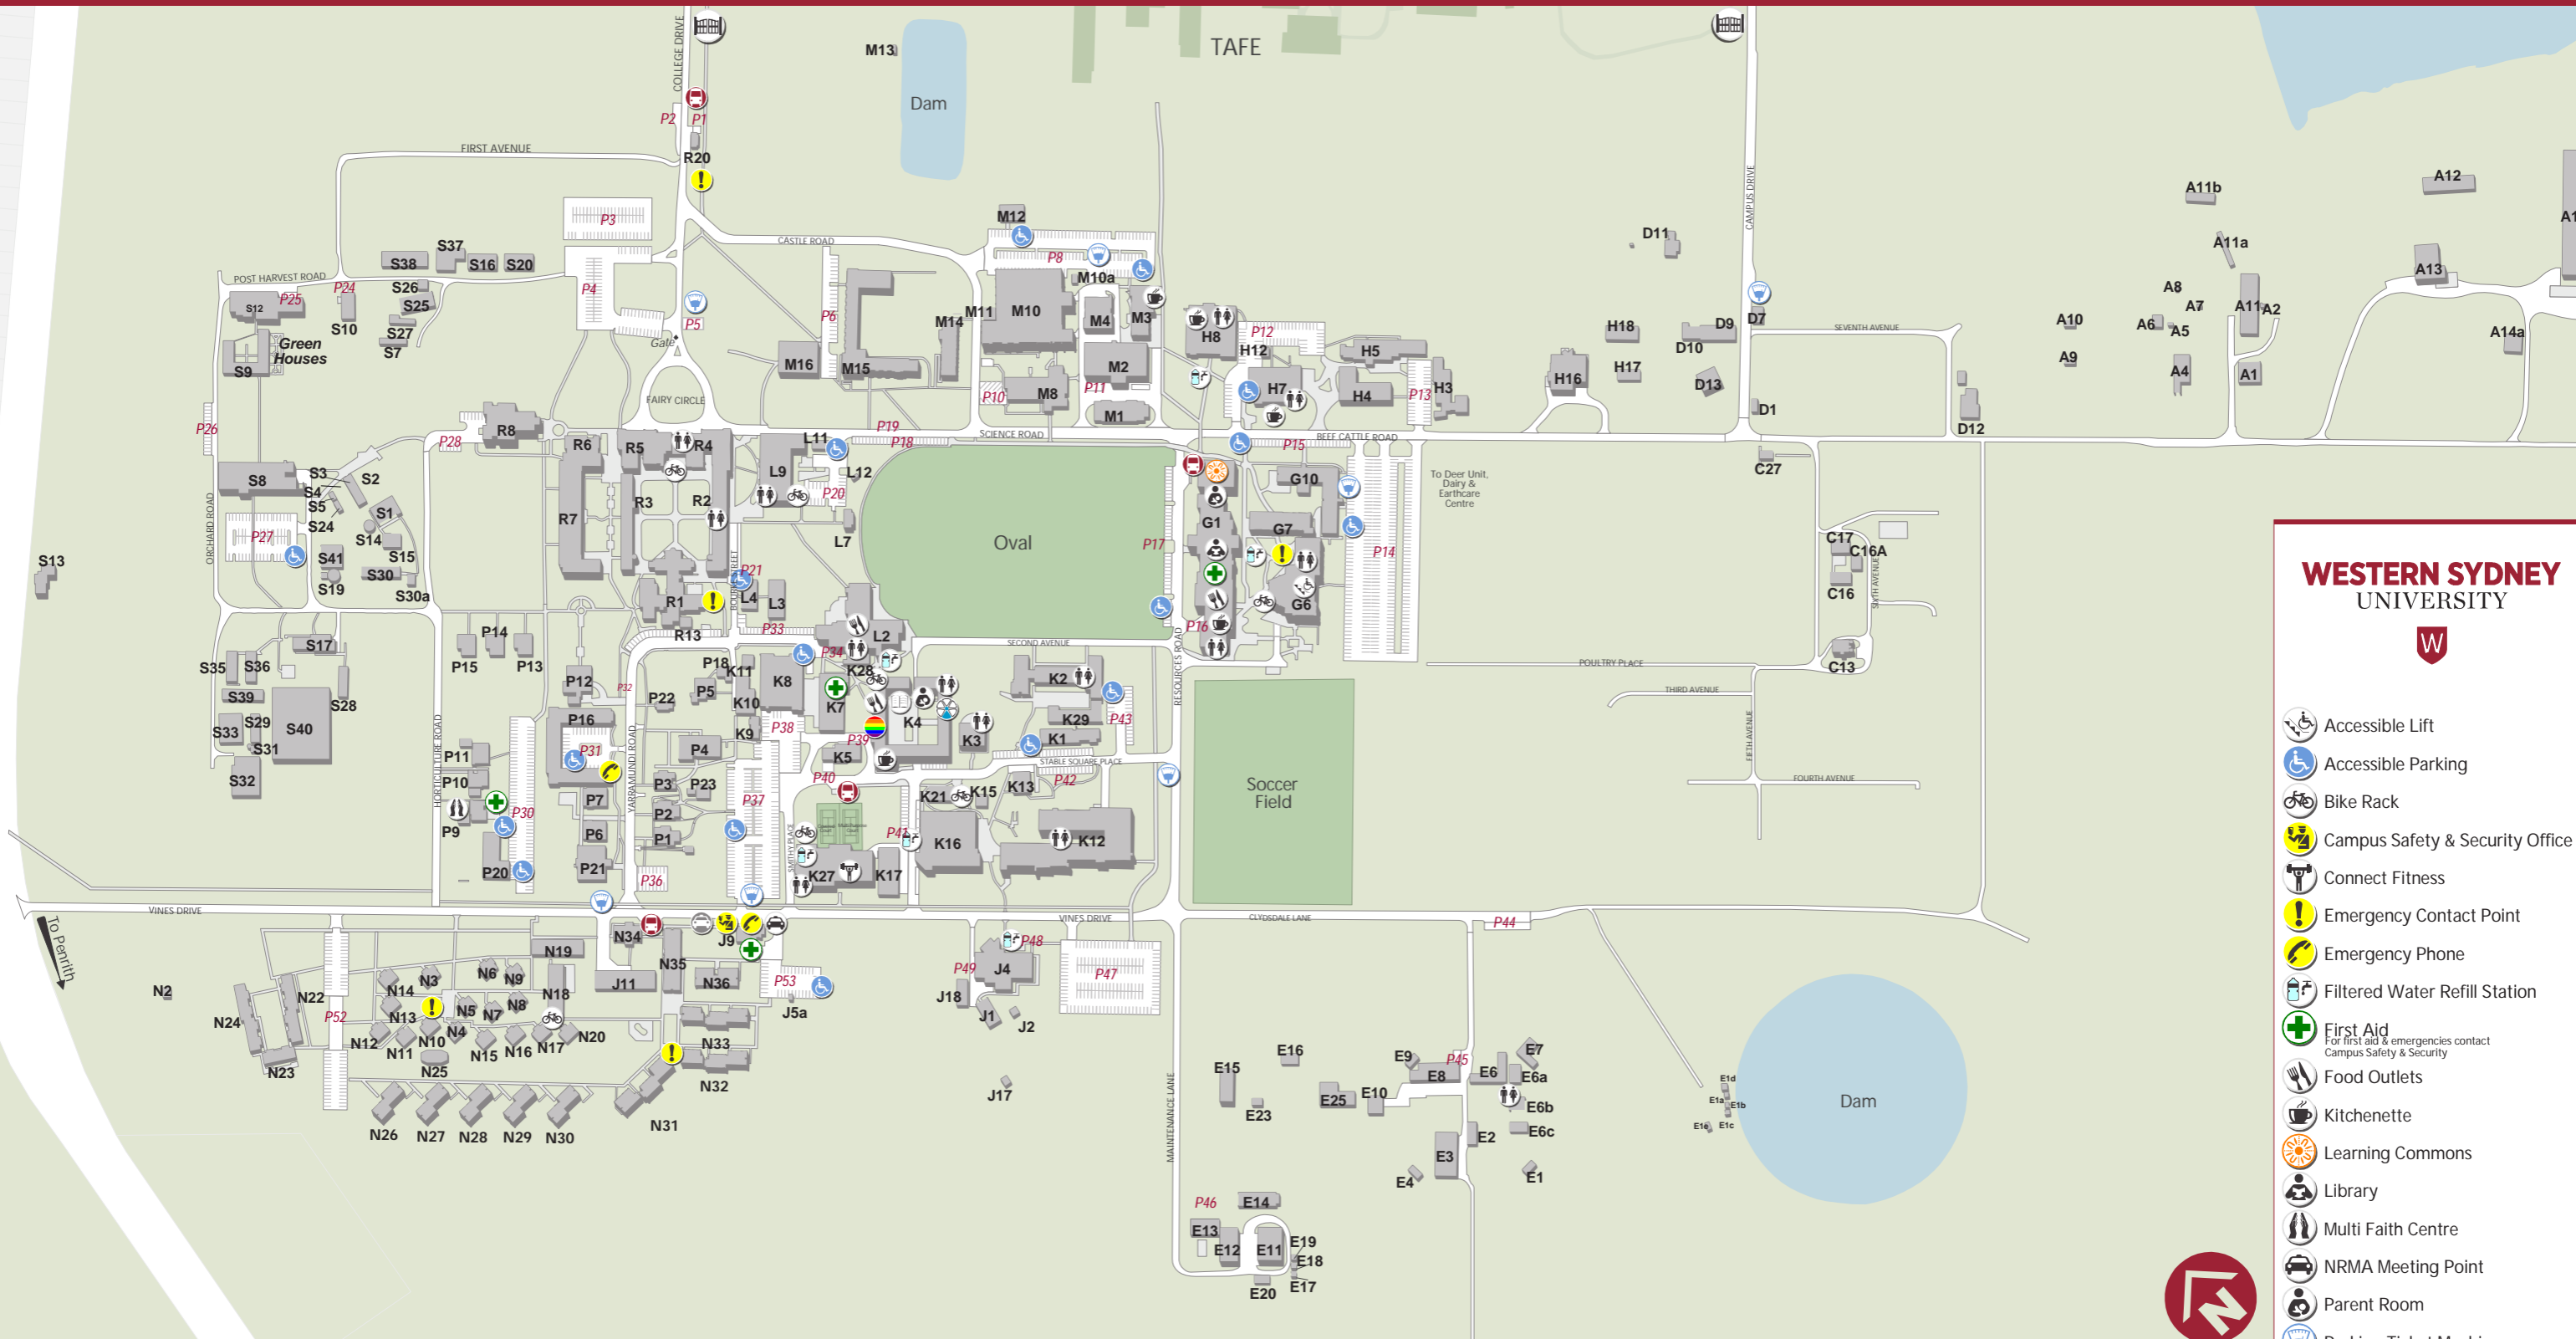

Hawkesbury campus

WESTERN SYDNEY UNIVERSITY

- Accessible Lift
- Accessible Parking
- Bike Rack
- Campus Safety & Security Office
- Connect Fitness
- Emergency Contact Point
- Emergency Phone
- Filtered Water Refill Station
- First Aid
For first aid & emergencies contact Campus Safety & Security
- Food Outlets
- Kitchenette
- Learning Commons
- Library
- Multi Faith Centre
- NRMA Meeting Point
- Parent Room
- Parking Ticket Machine
- Public Toilet (including Accessible)
- Queer Room
- Shuttle Bus Stop
- Student Central
- Taxi Pickup Point
- The Co-op