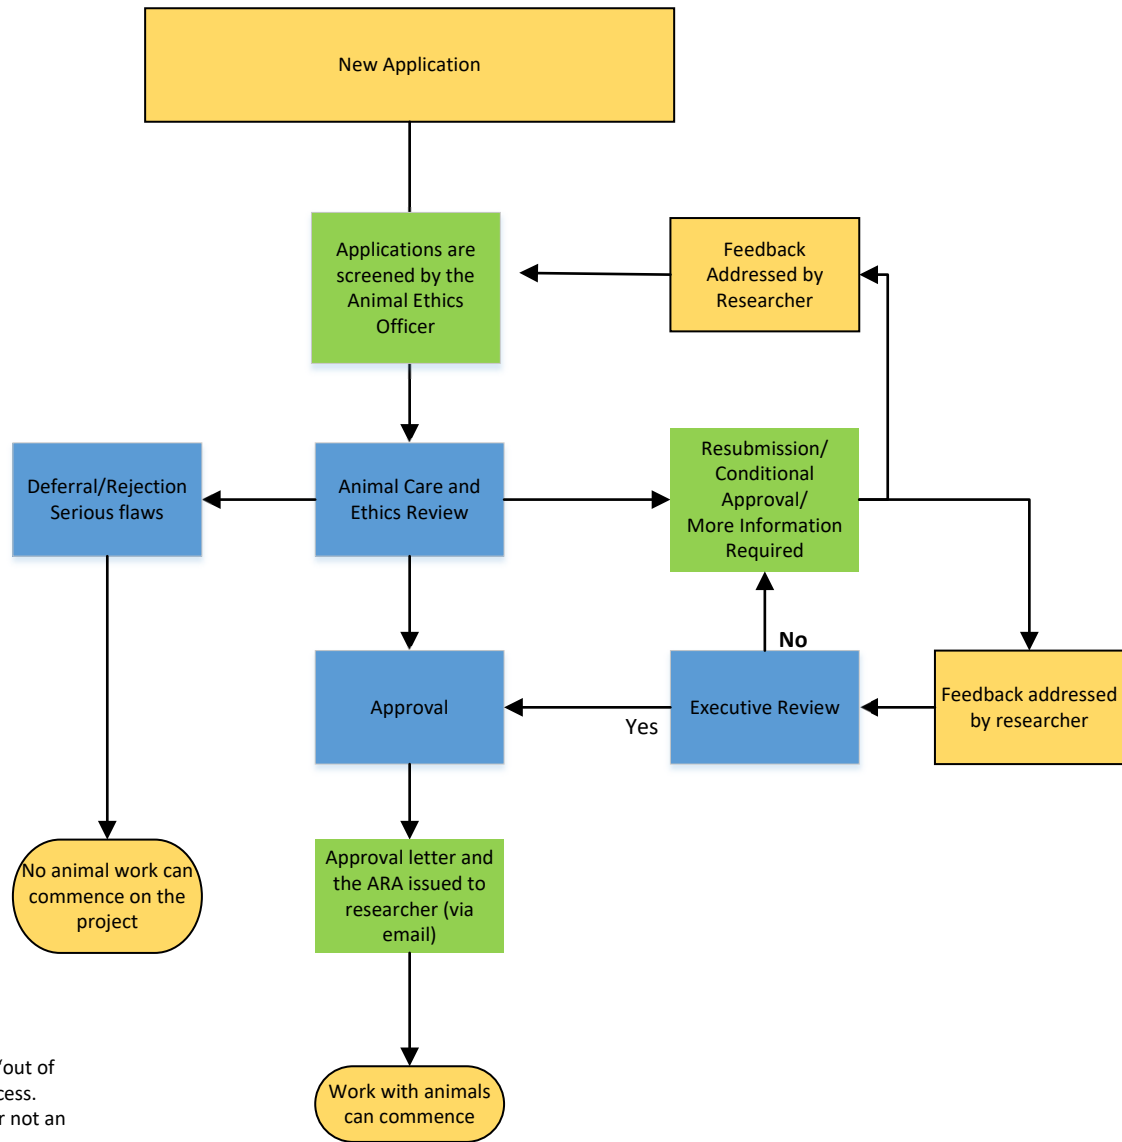

Key
 Yellow boxes = researchers
 Blue boxes = Committee
 Green boxes are administrative

Please note: Observational applications are reviewed 'out of session' and therefore might undergo a quicker process. Observational applicants only receive an approval letter not an ARA