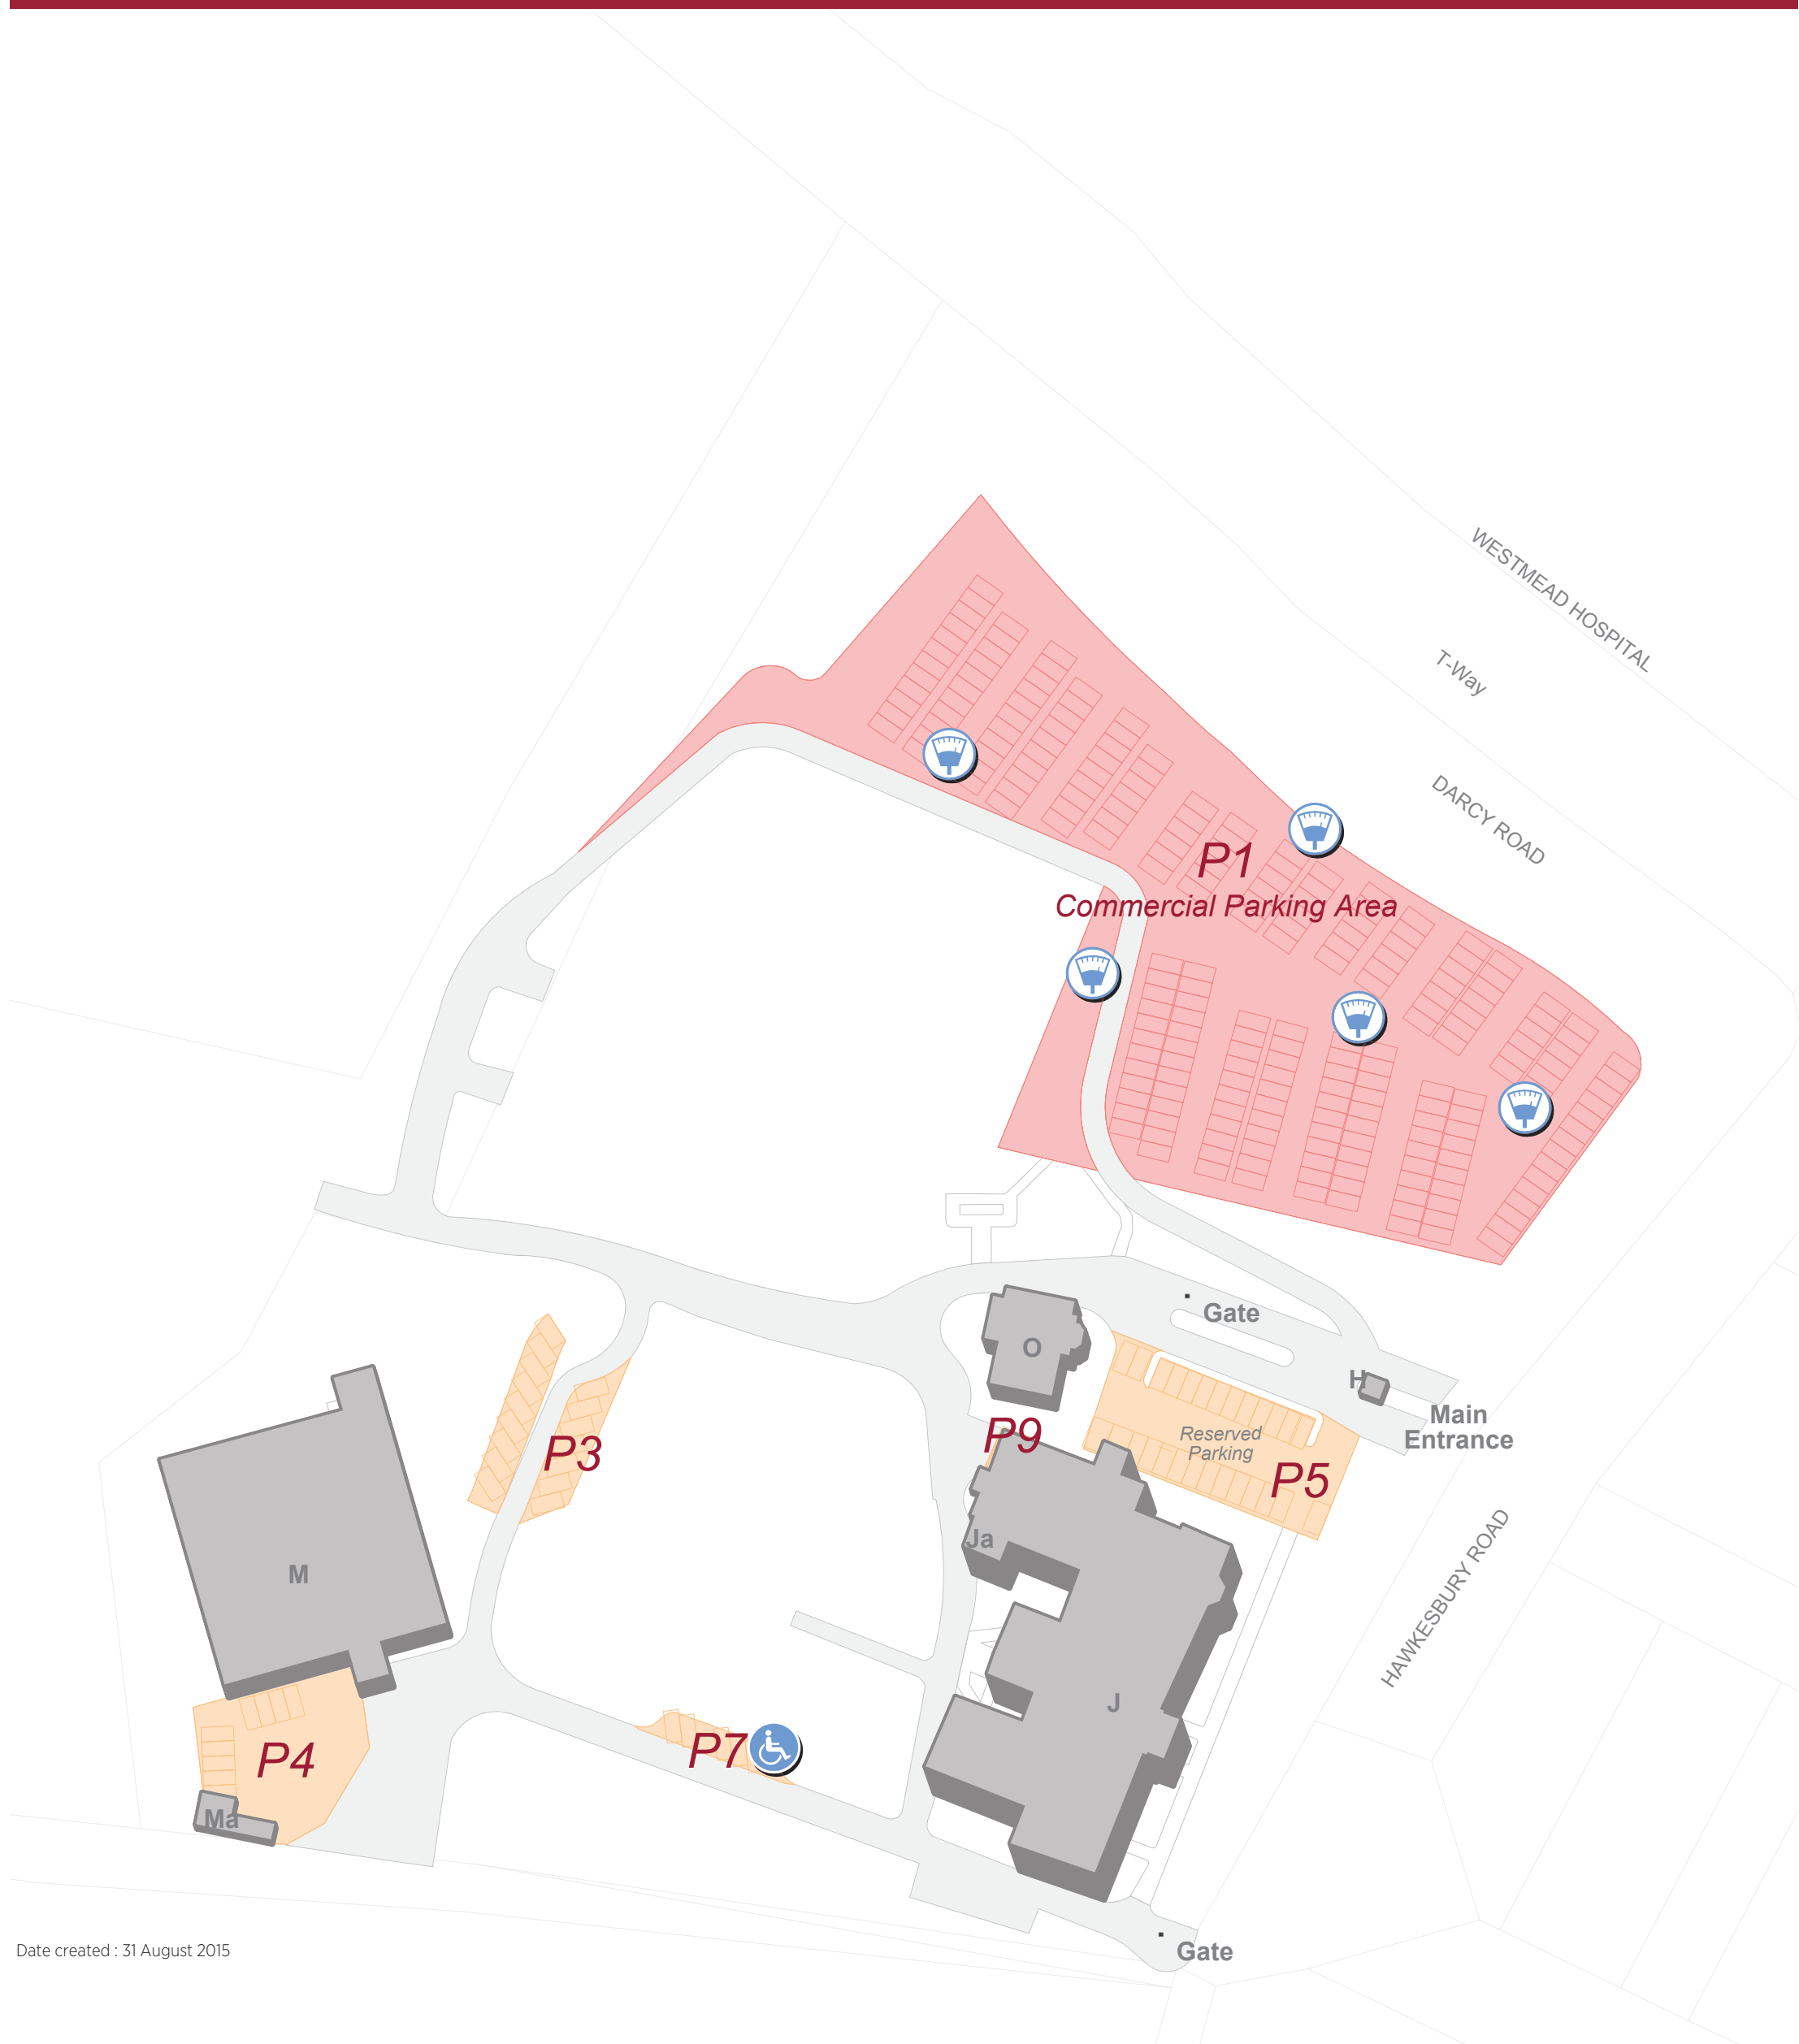

Westmead campus parking

Date created : 31 August 2015

WESTERN SYDNEY UNIVERSITY

KEY

- Accessible Parking
- UWS Car Park
- Commercial Parking Area
- UWS Car Park