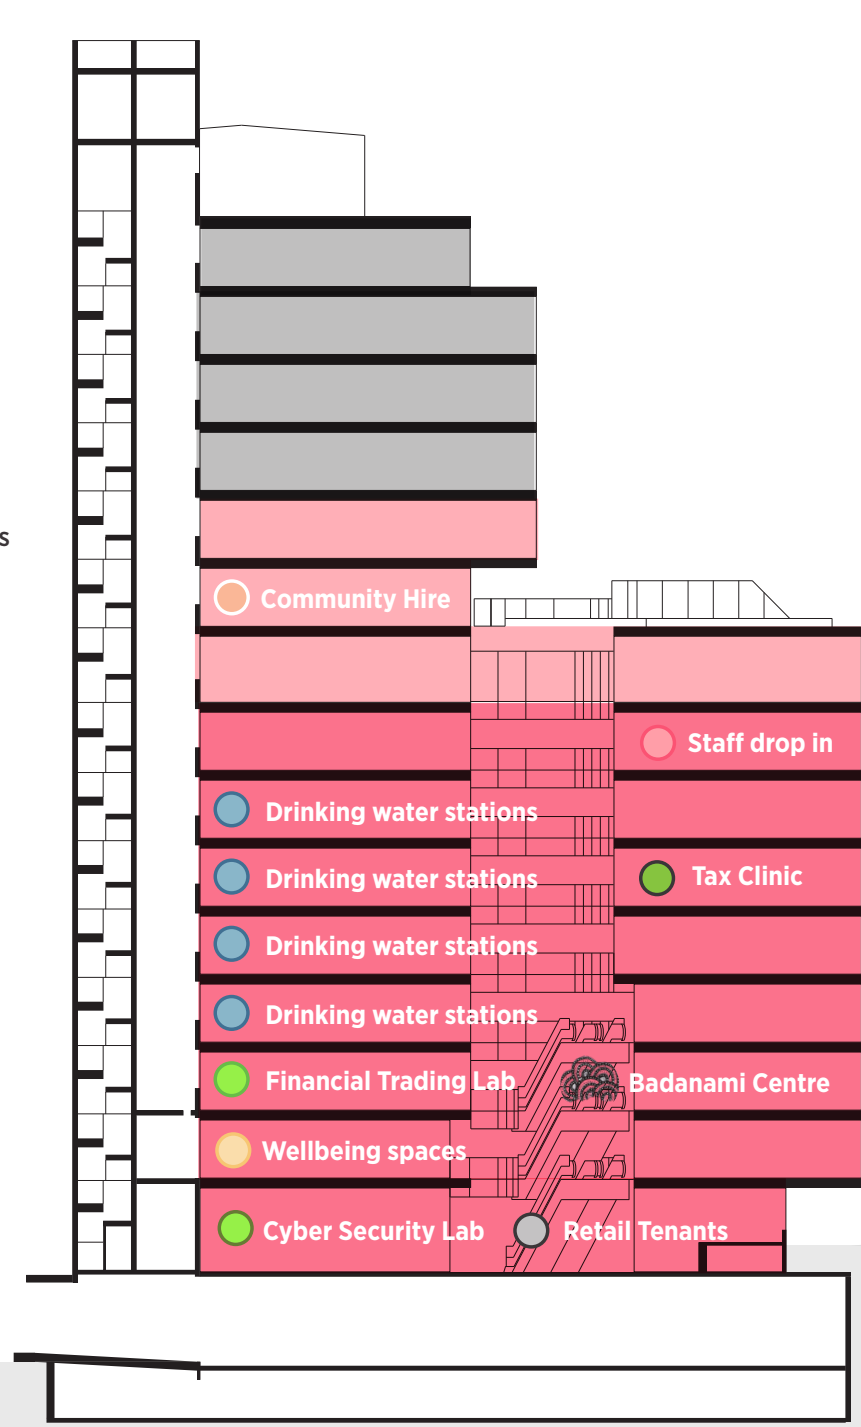

# 1PSQ

- Learning & Teaching Spaces
- Staff allocated spaces
- Industry Tenants
- Staff Drop in
- Tax Clinic
- Cyber Security Lab
- Financial Trading Lab
- Wellbeing Spaces
- Community Hire
- Drinking water stations
- Retail Tenants
- Badanami Centre

# PEIH

- Learning & Teaching Spaces
- Industry Tenants
- Staff workspaces
- Western Sydney University International College
- LaunchPad
- Maker Space
- Showcase Space
- Wellbeing Spaces
- Drinking water stations