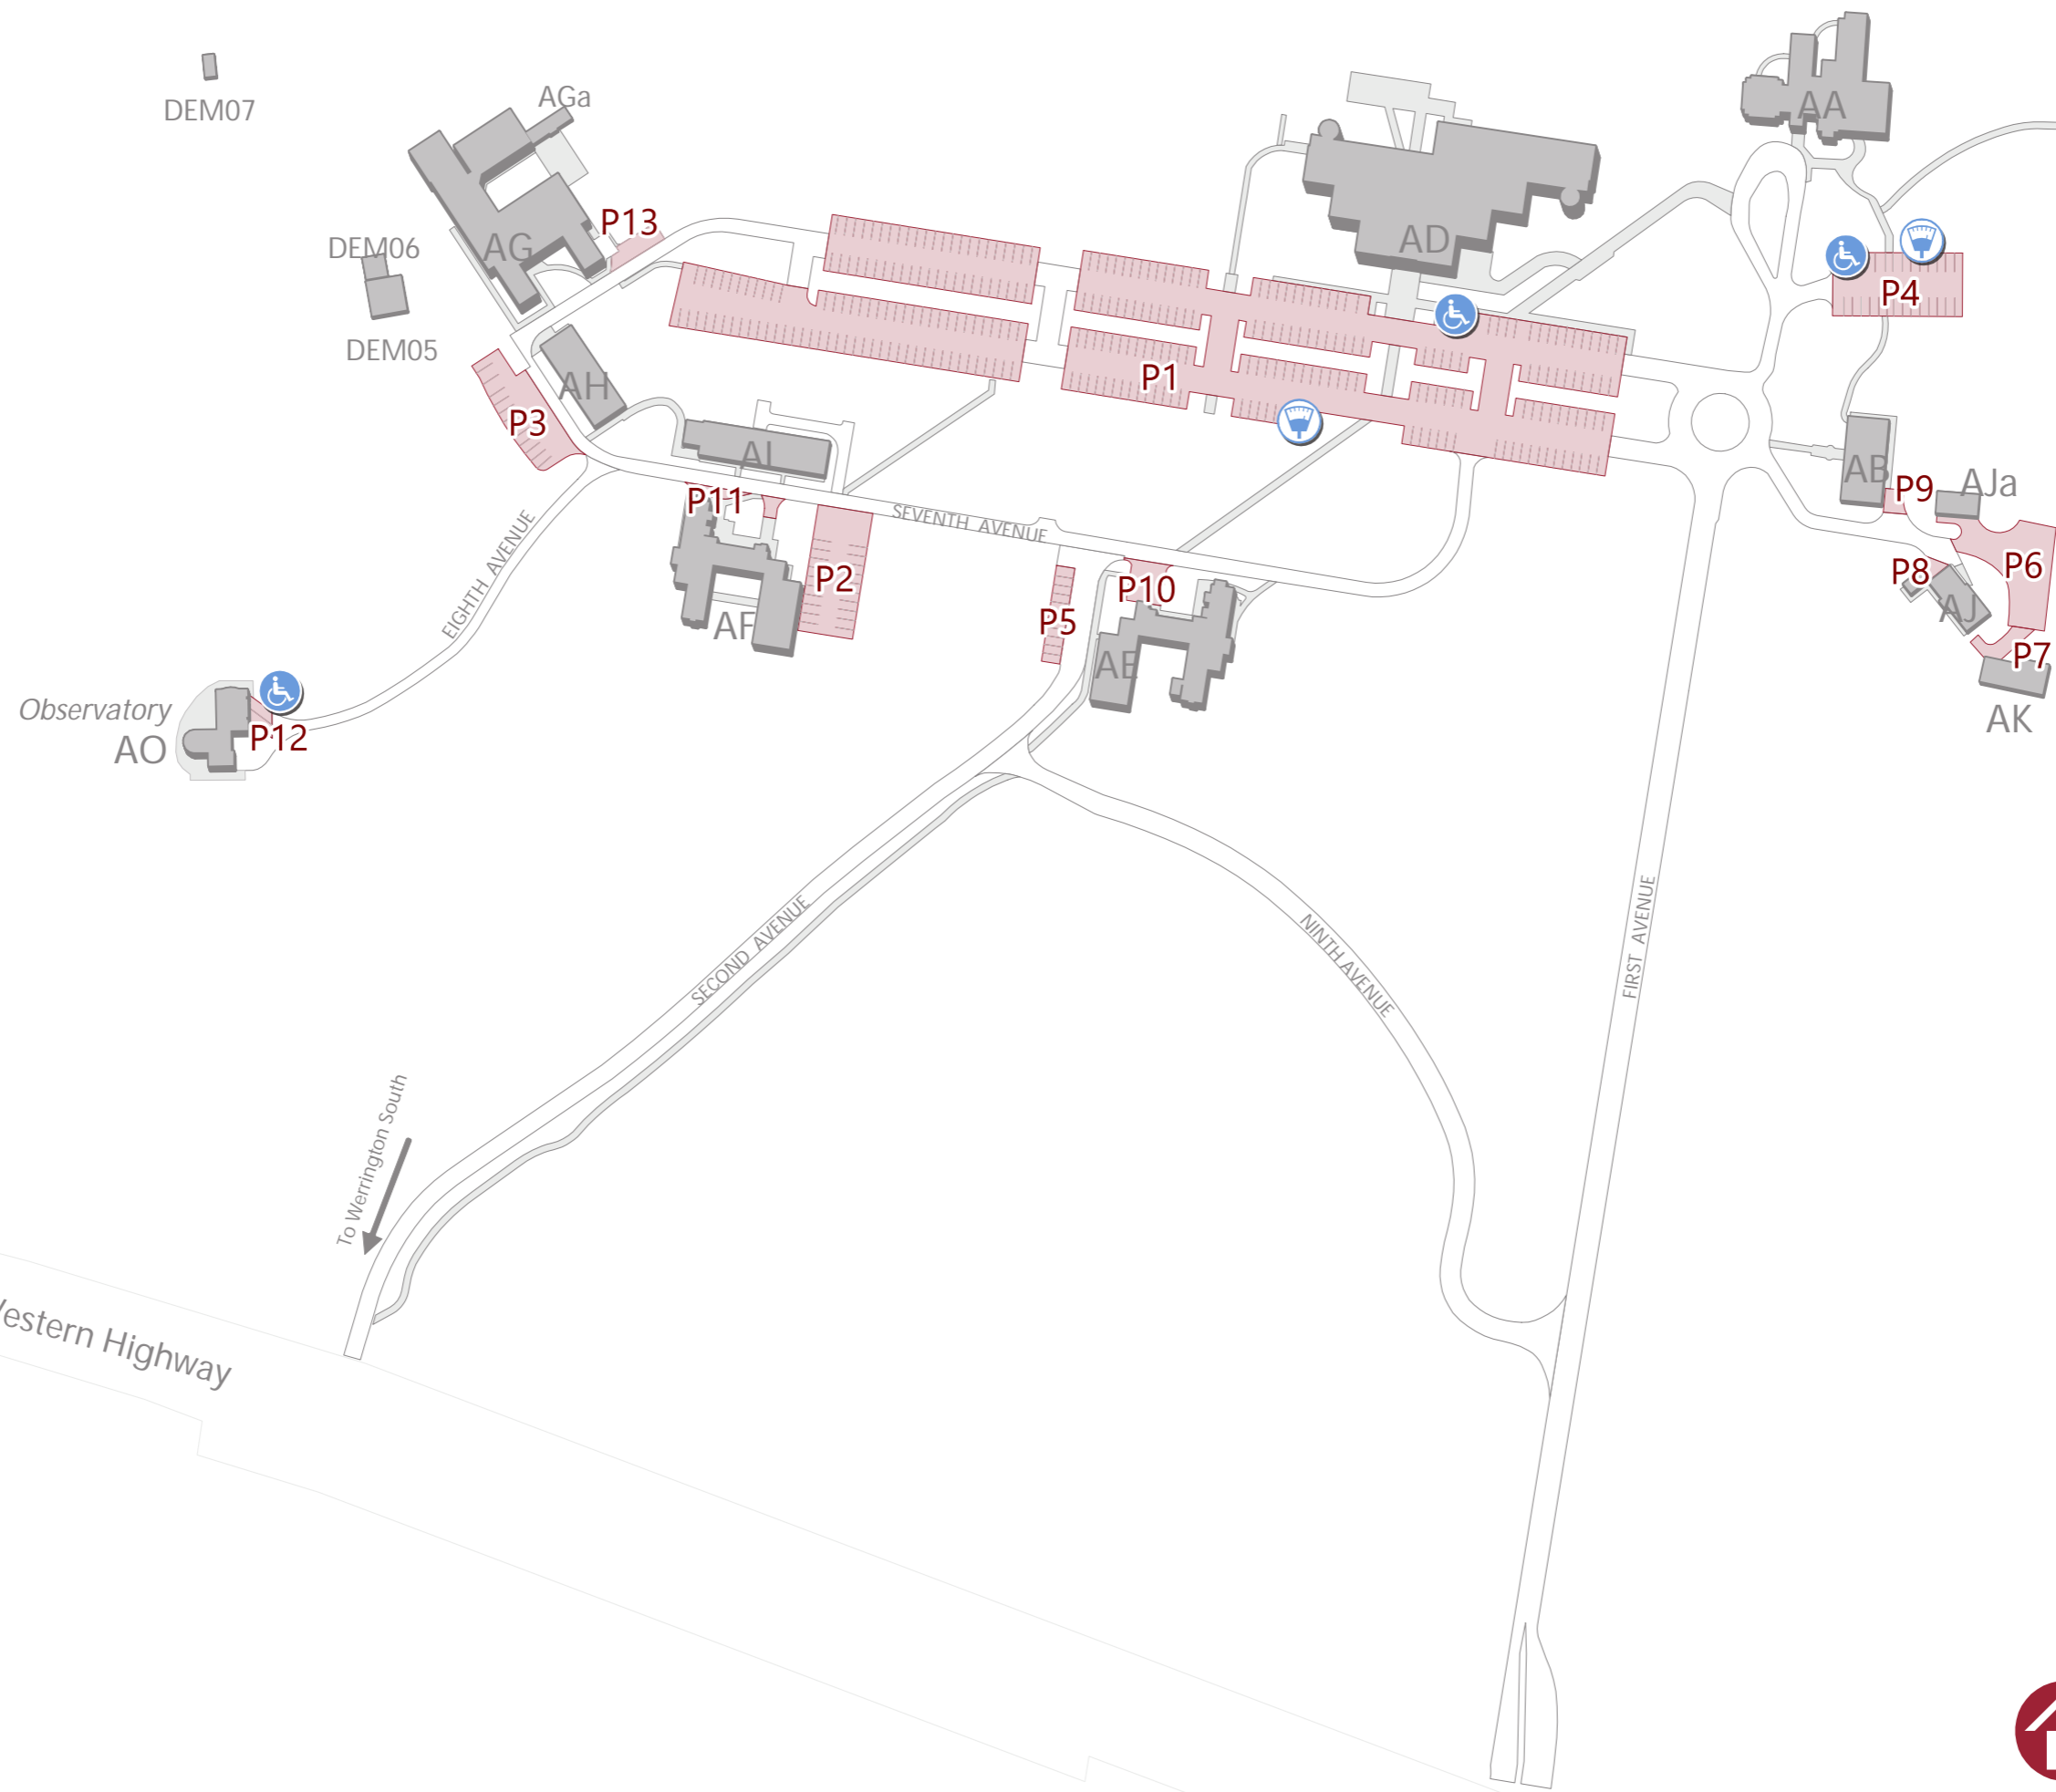

Penrith, Werrington North campus parking

WESTERN SYDNEY
UNIVERSITY

KEY

- Accessible Parking
- Parking Ticket Machine
- Car Park