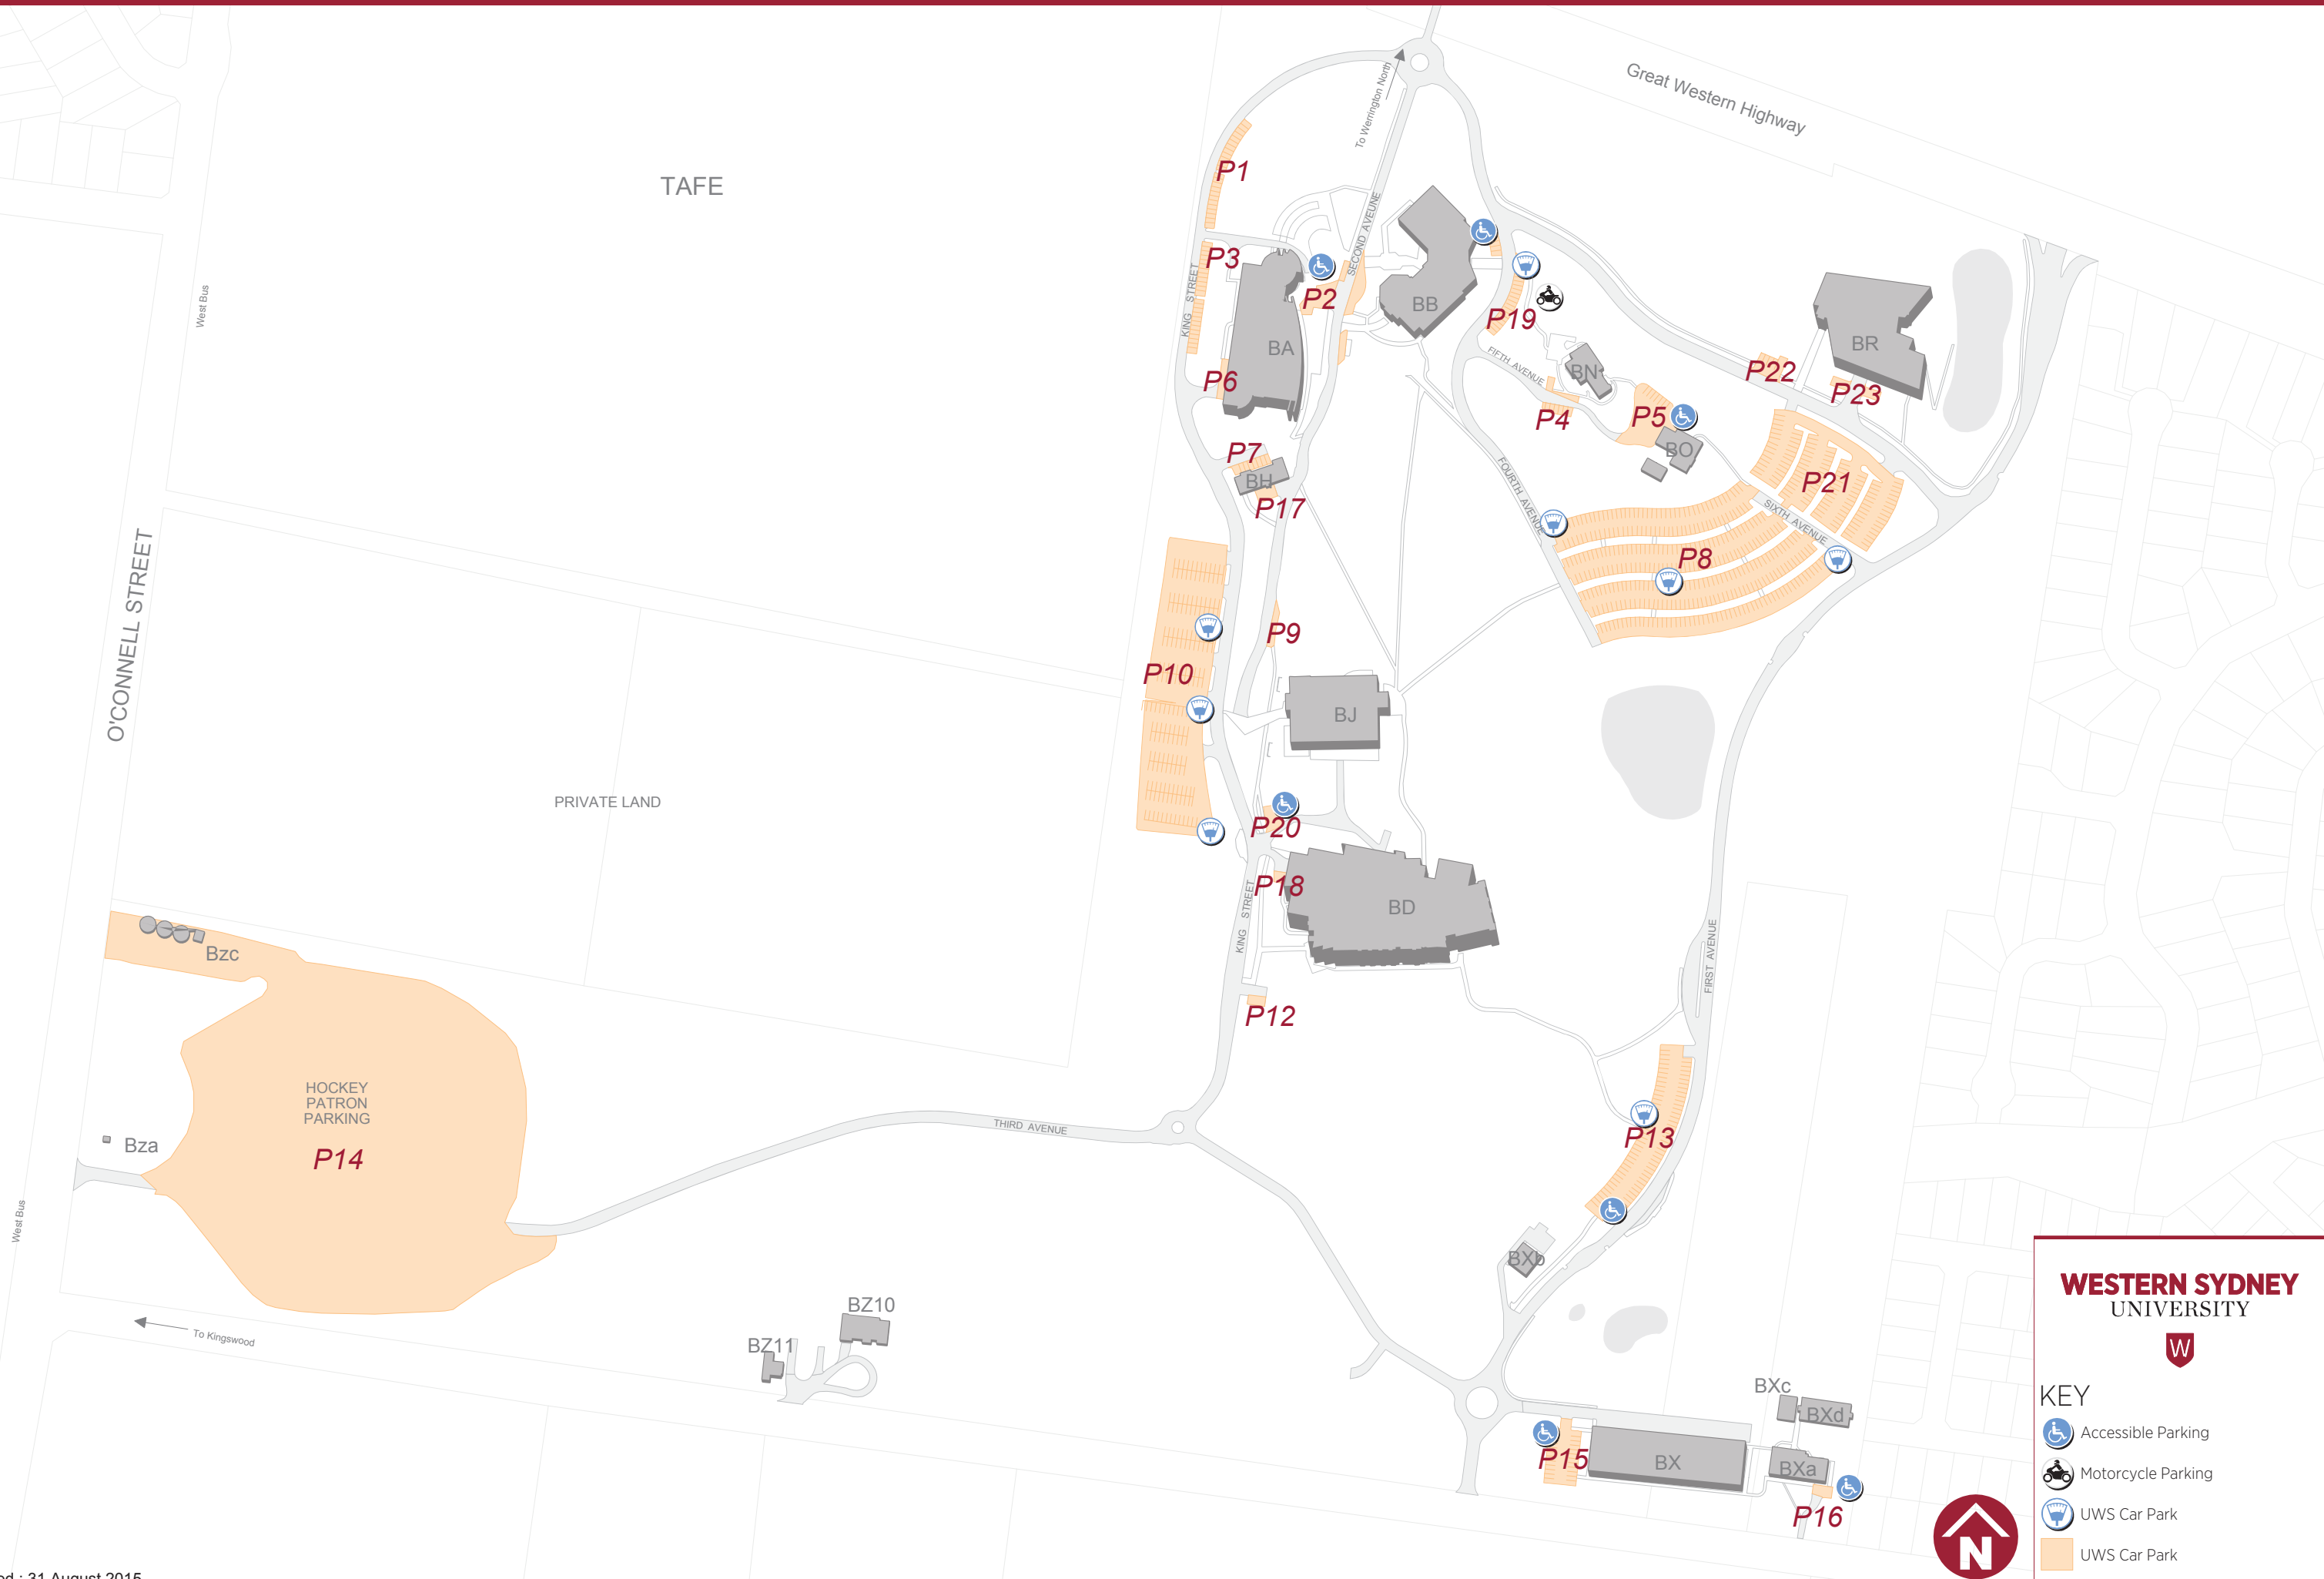

# Penrith, Werrington South campus parking

**WESTERN SYDNEY UNIVERSITY**

**KEY**

- Accessible Parking
- Motorcycle Parking
- UWS Car Park
- UWS Car Park

Date created : 31 August 2015