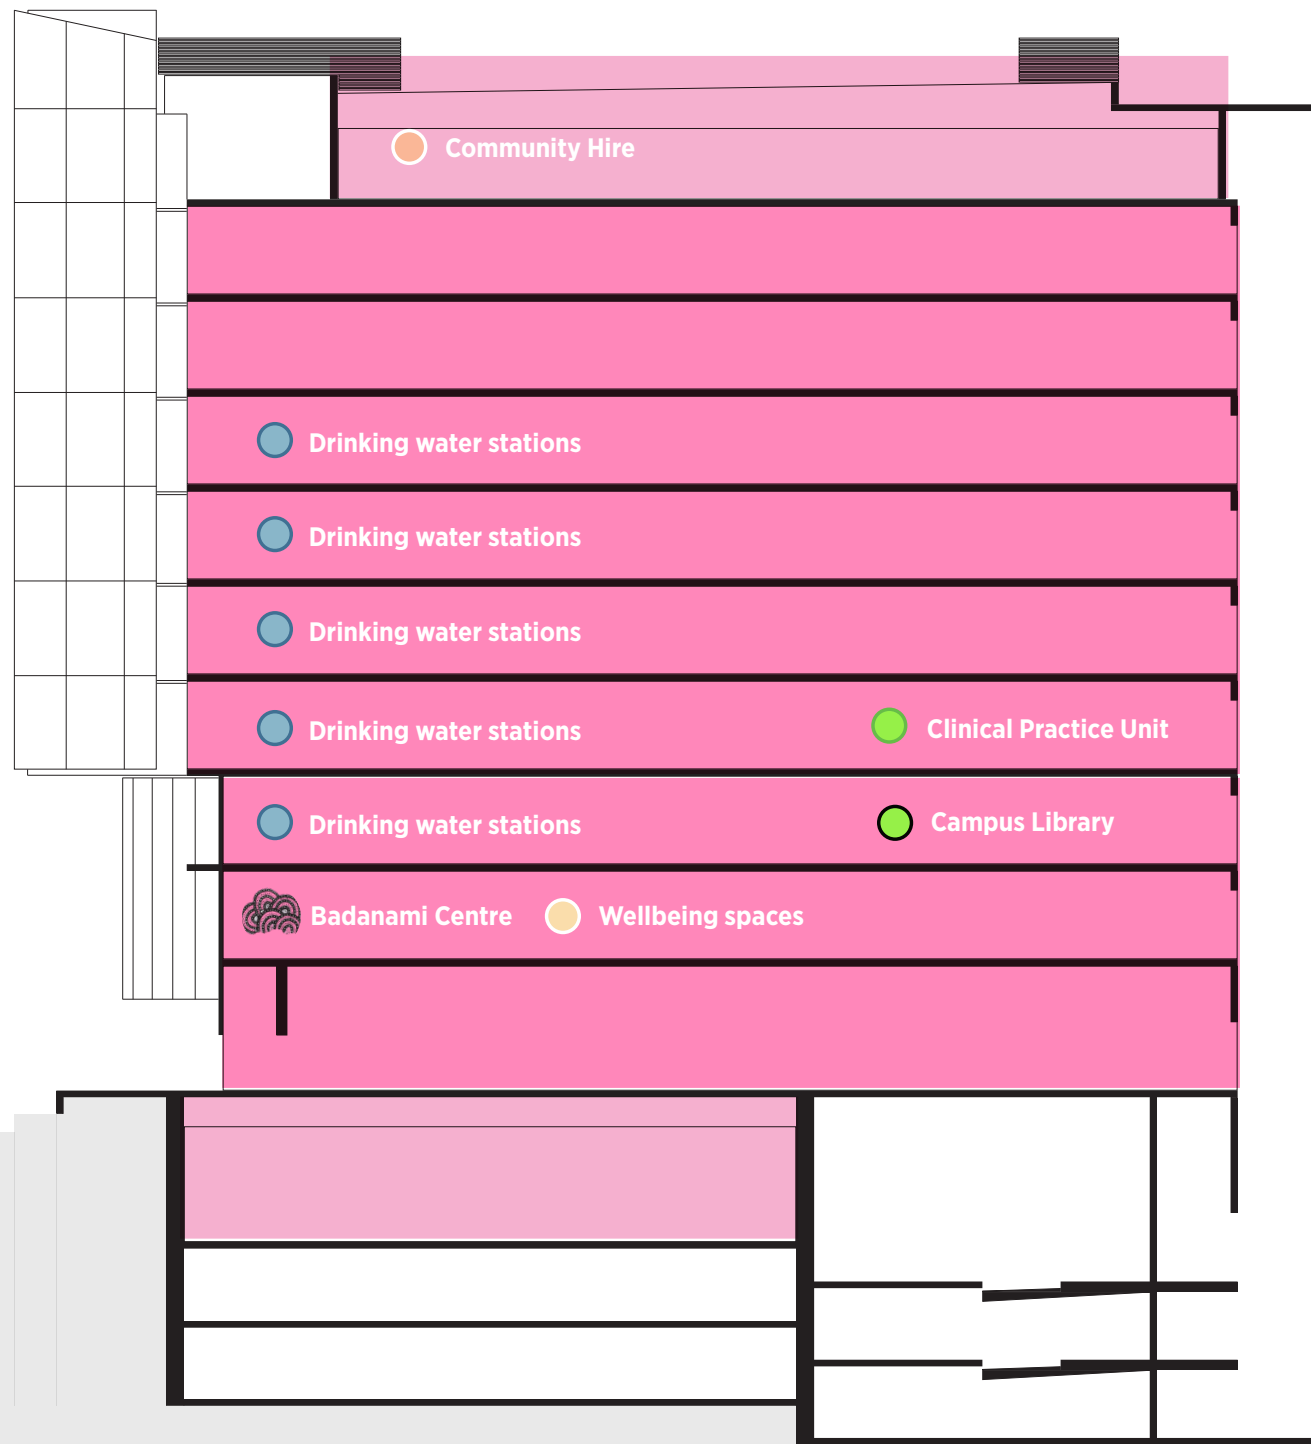

2 Buildings

367 Rooms

13850m² GFA

Liverpool City

-  Learning and Teaching Spaces
-  Staff allocated spaces
-  Campus Library
-  Clinical Practice Unit
-  Wellbeing Spaces
-  Community Hire
-  Drinking water stations
-  Badanami Centre