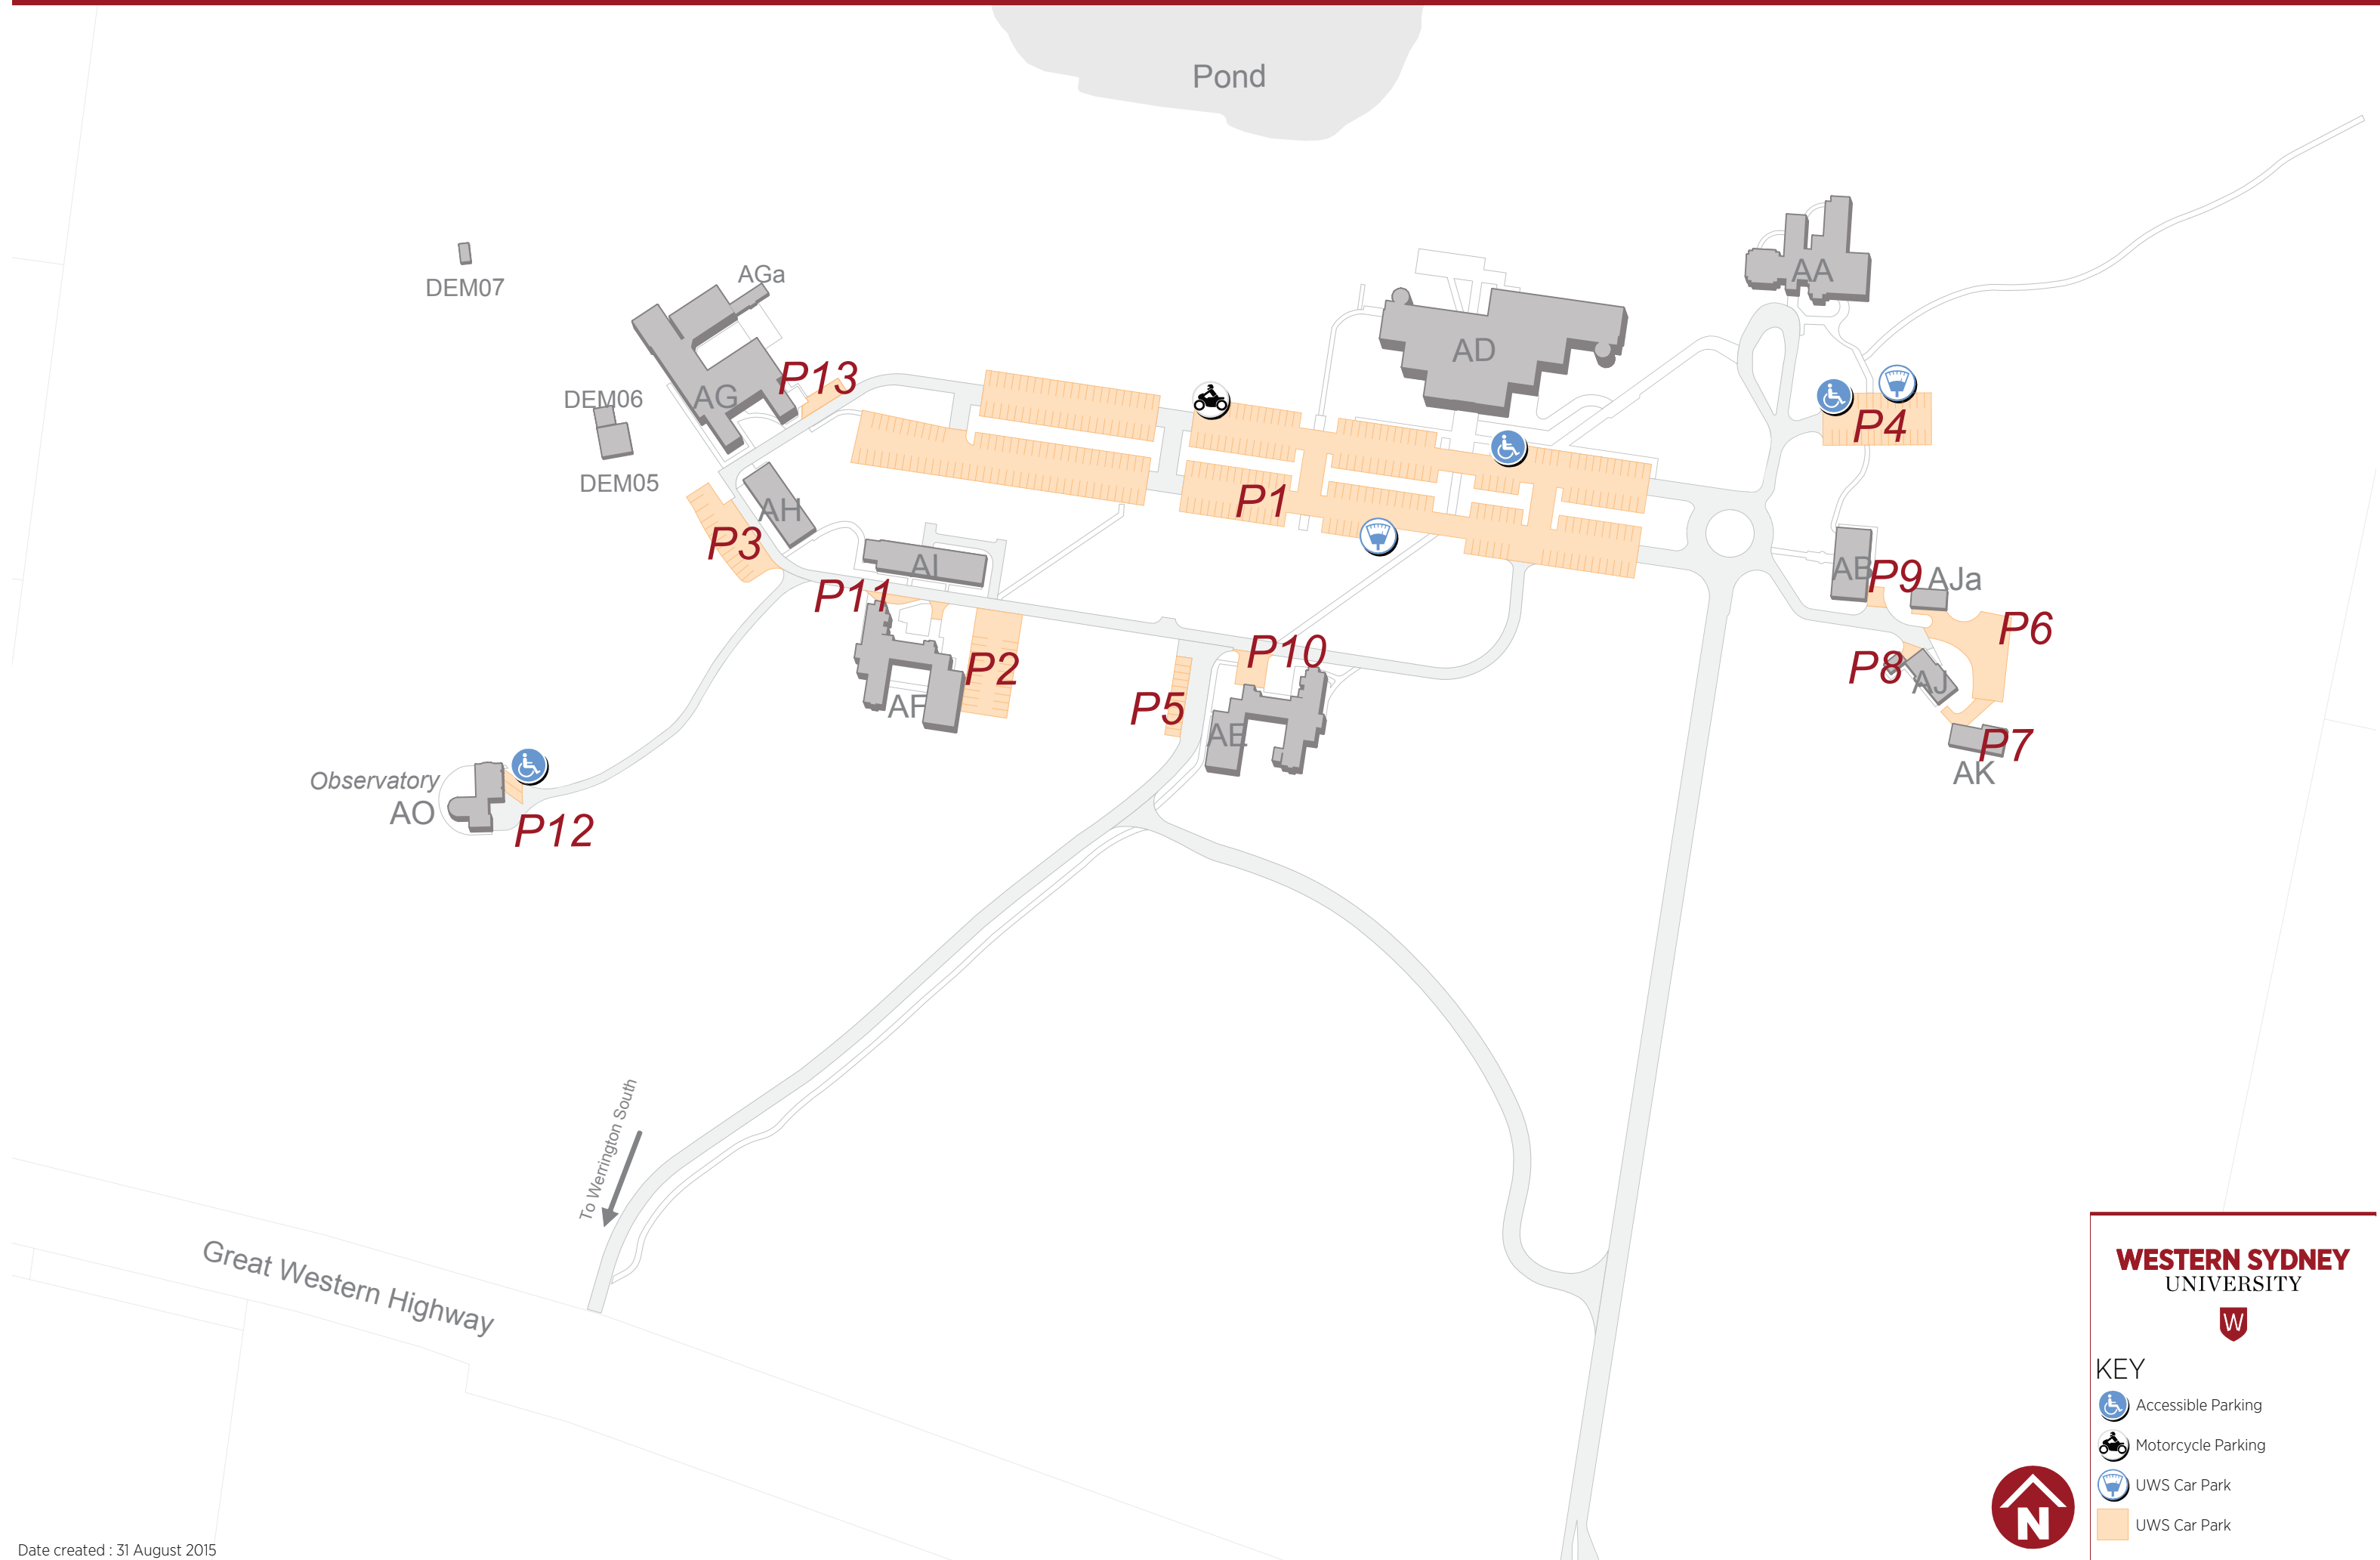

Penrith, Werrington North campus parking

WESTERN SYDNEY
UNIVERSITY

KEY

- Accessible Parking
- Motorcycle Parking
- UWS Car Park
- UWS Car Park

Date created : 31 August 2015