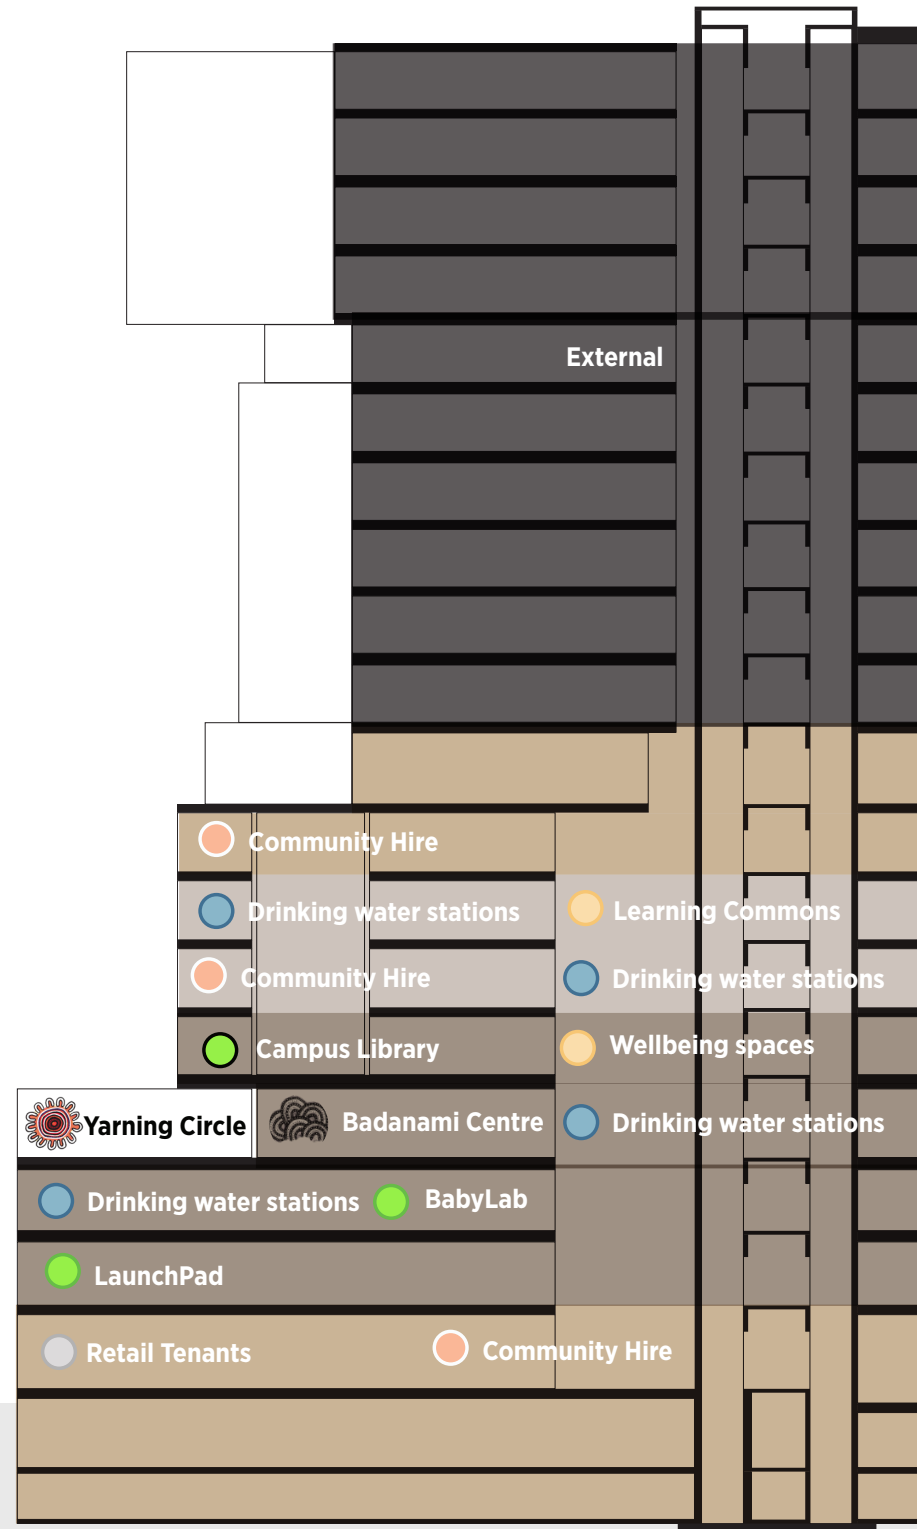

1 Building

723 Rooms

28112m² GFA

Bankstown City

- Learning and Teaching Spaces
- Staff allocated spaces
- Student common spaces
- Retail Tenant
- Education and Research Infrastructure
- Drinking water stations
- Wellbeing spaces
- Community Hire
- Campus Library
- Badanami Centre
- Yarning Circle