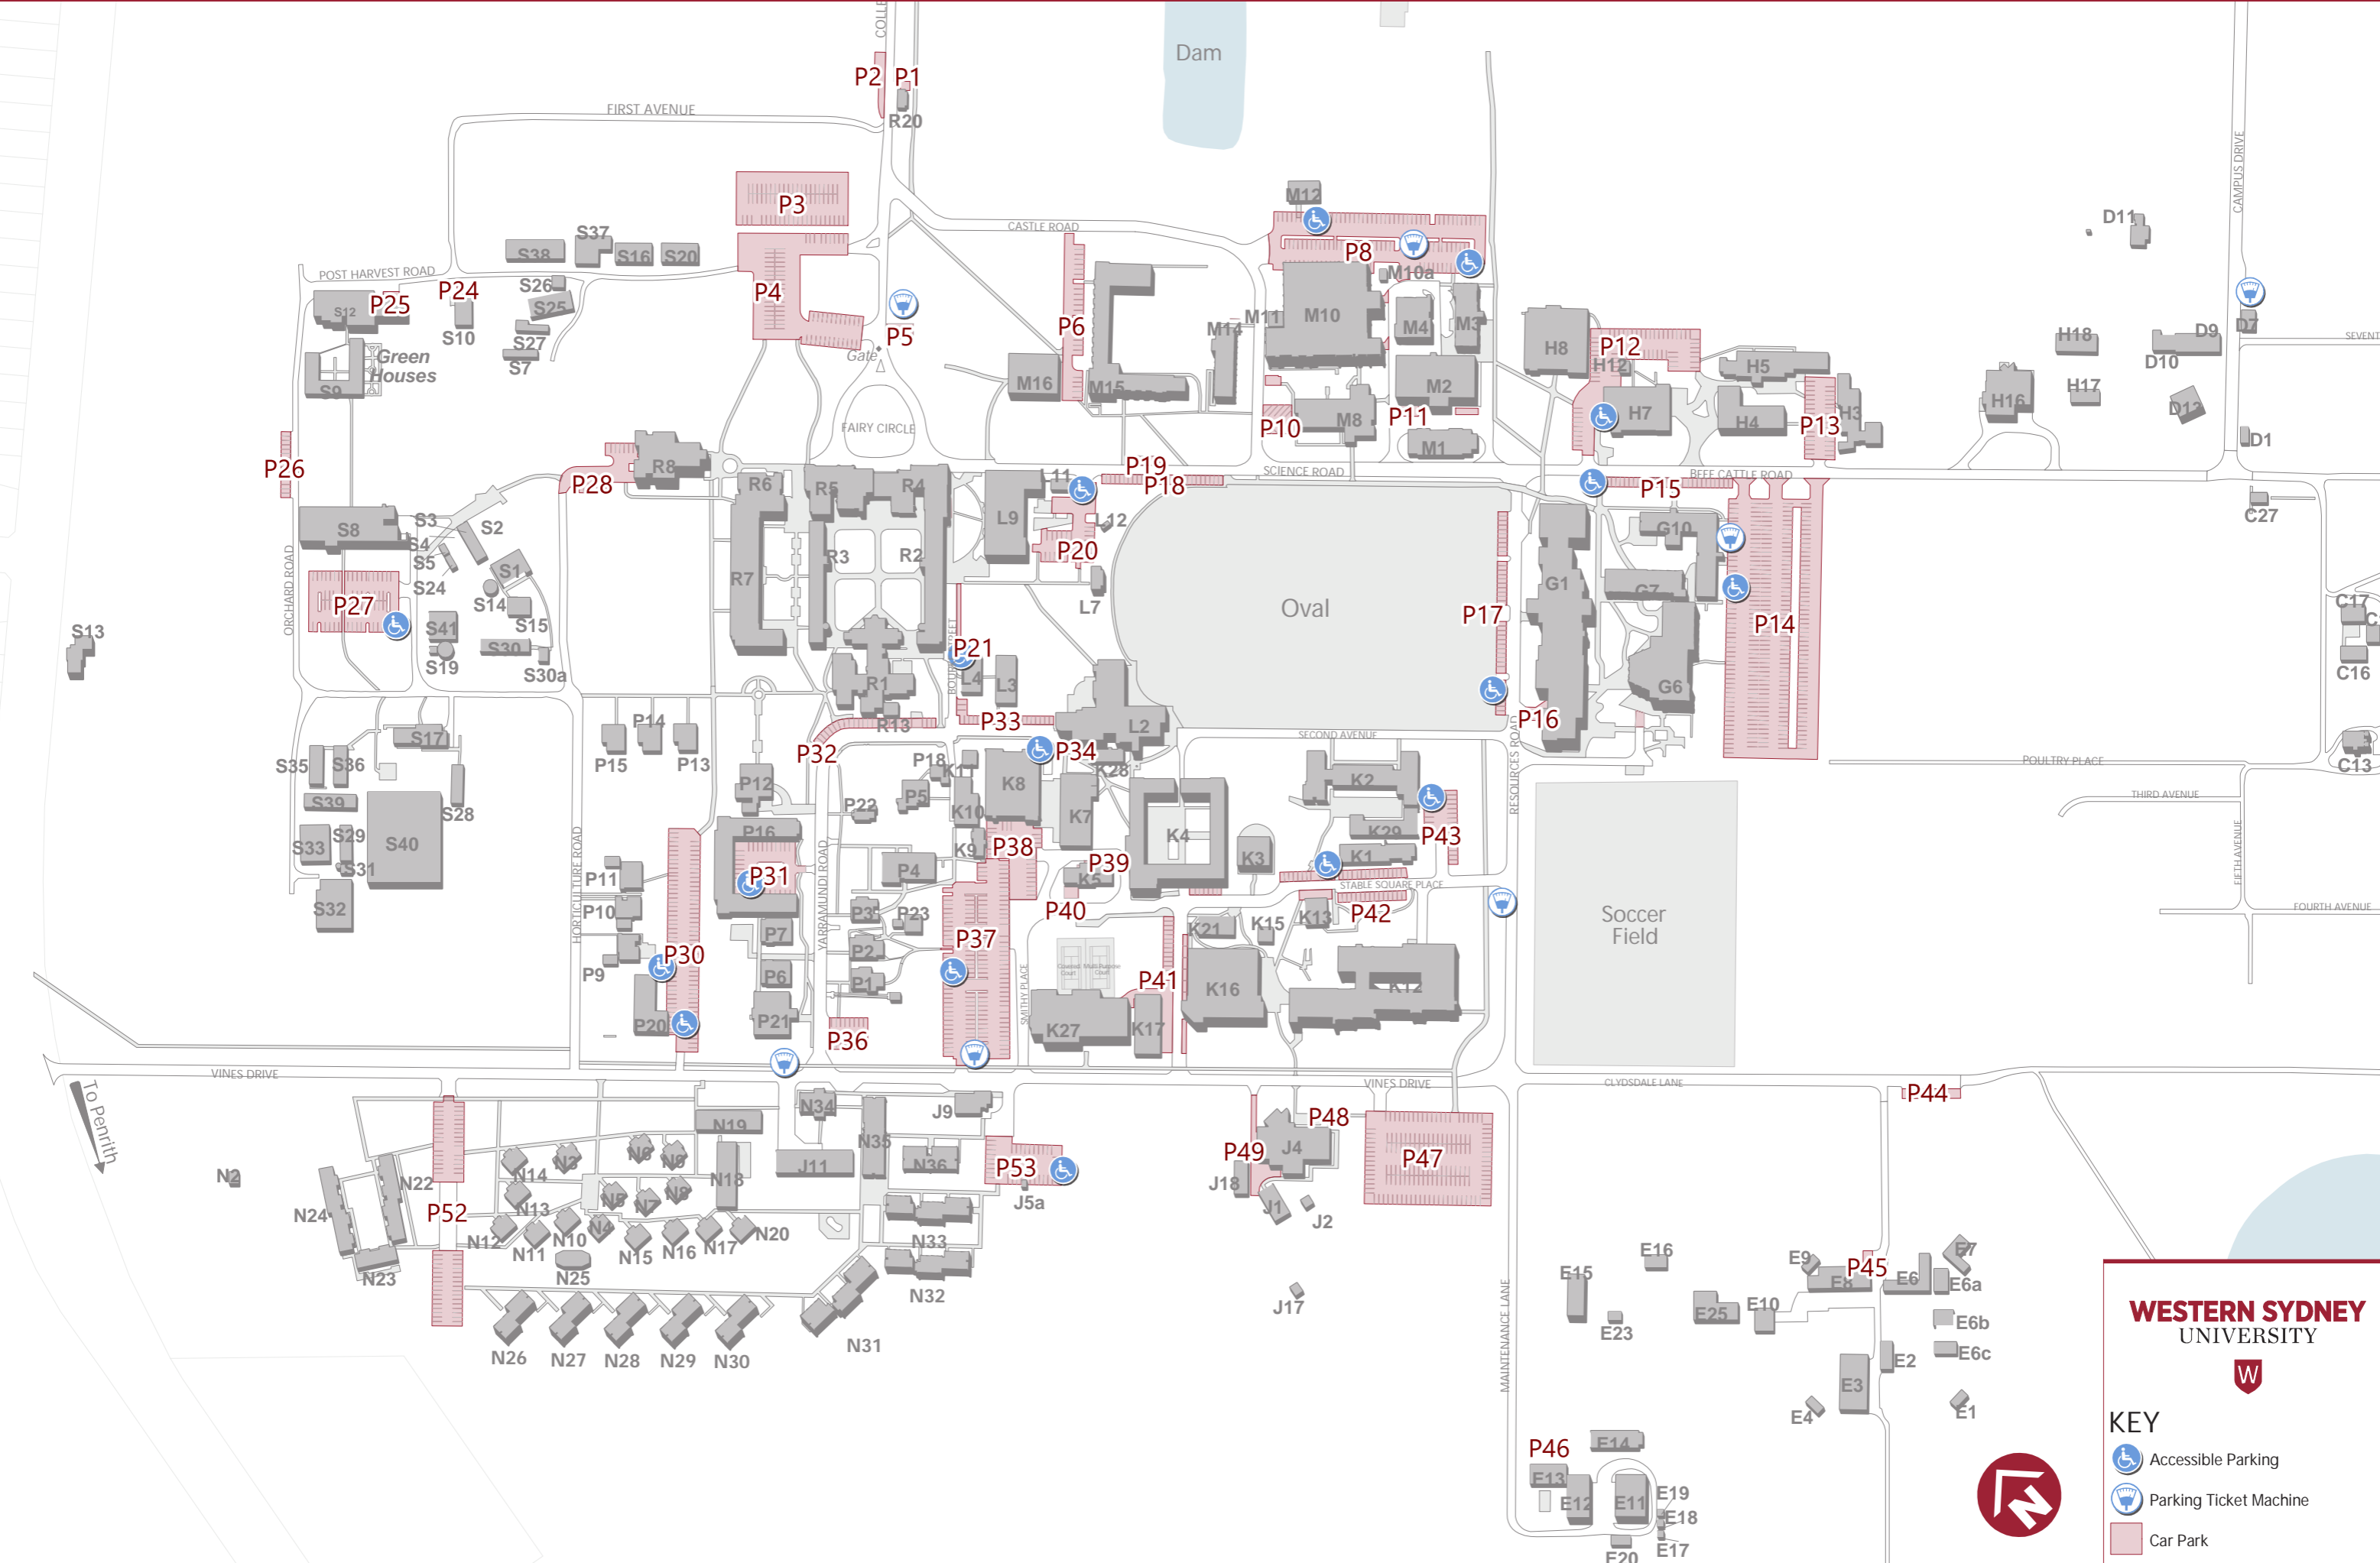

Hawkesbury campus parking

WESTERN SYDNEY UNIVERSITY

KEY

-  Accessible Parking
-  Parking Ticket Machine
-  Car Park