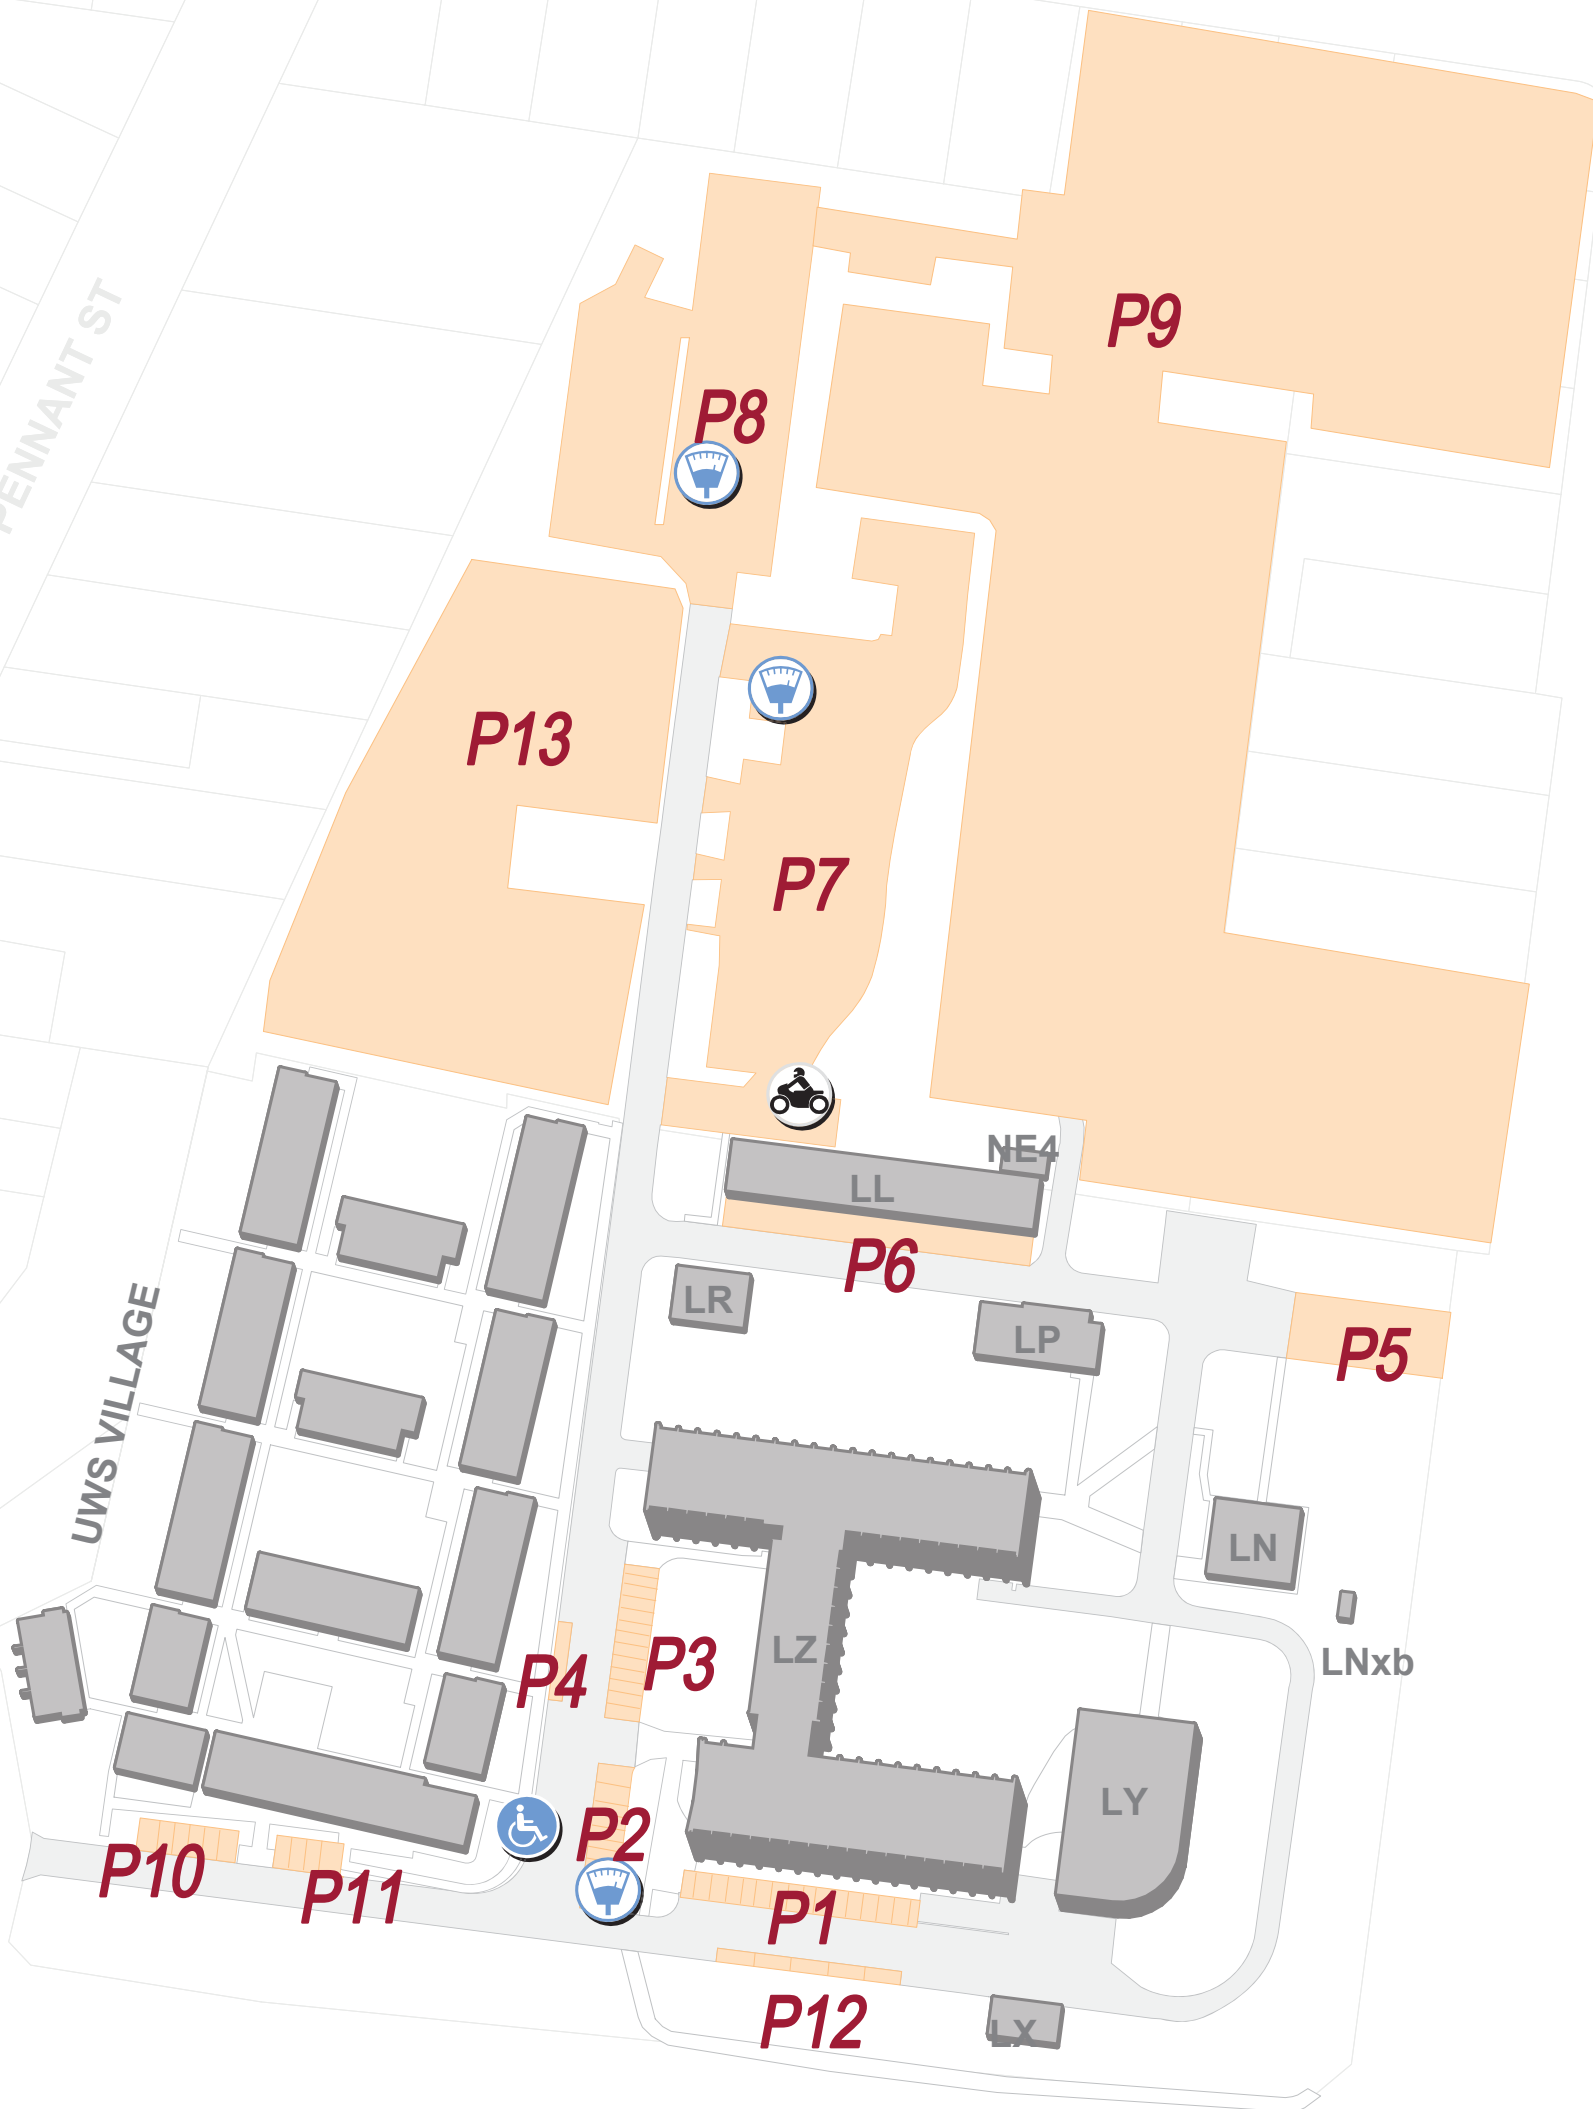

OWDEN ST

COLLETT PDE

PENNANT ST

UWS VILLAGE

PEMBERTON ST

WESTERN SYDNEY UNIVERSITY

KEY

- Accessible Parking
- Motorcycle Parking
- UWS Car Park
- UWS Car Park

Pedestrian Crossing

Date created : 31 August 2015

Security Assistance - 9685 9169 Internal Ext - 9169
Emergency Only - 1300 737 003 Internal Ext - 2300

For more information on this campus go to www.westernsydney.edu.au/parramattacampus