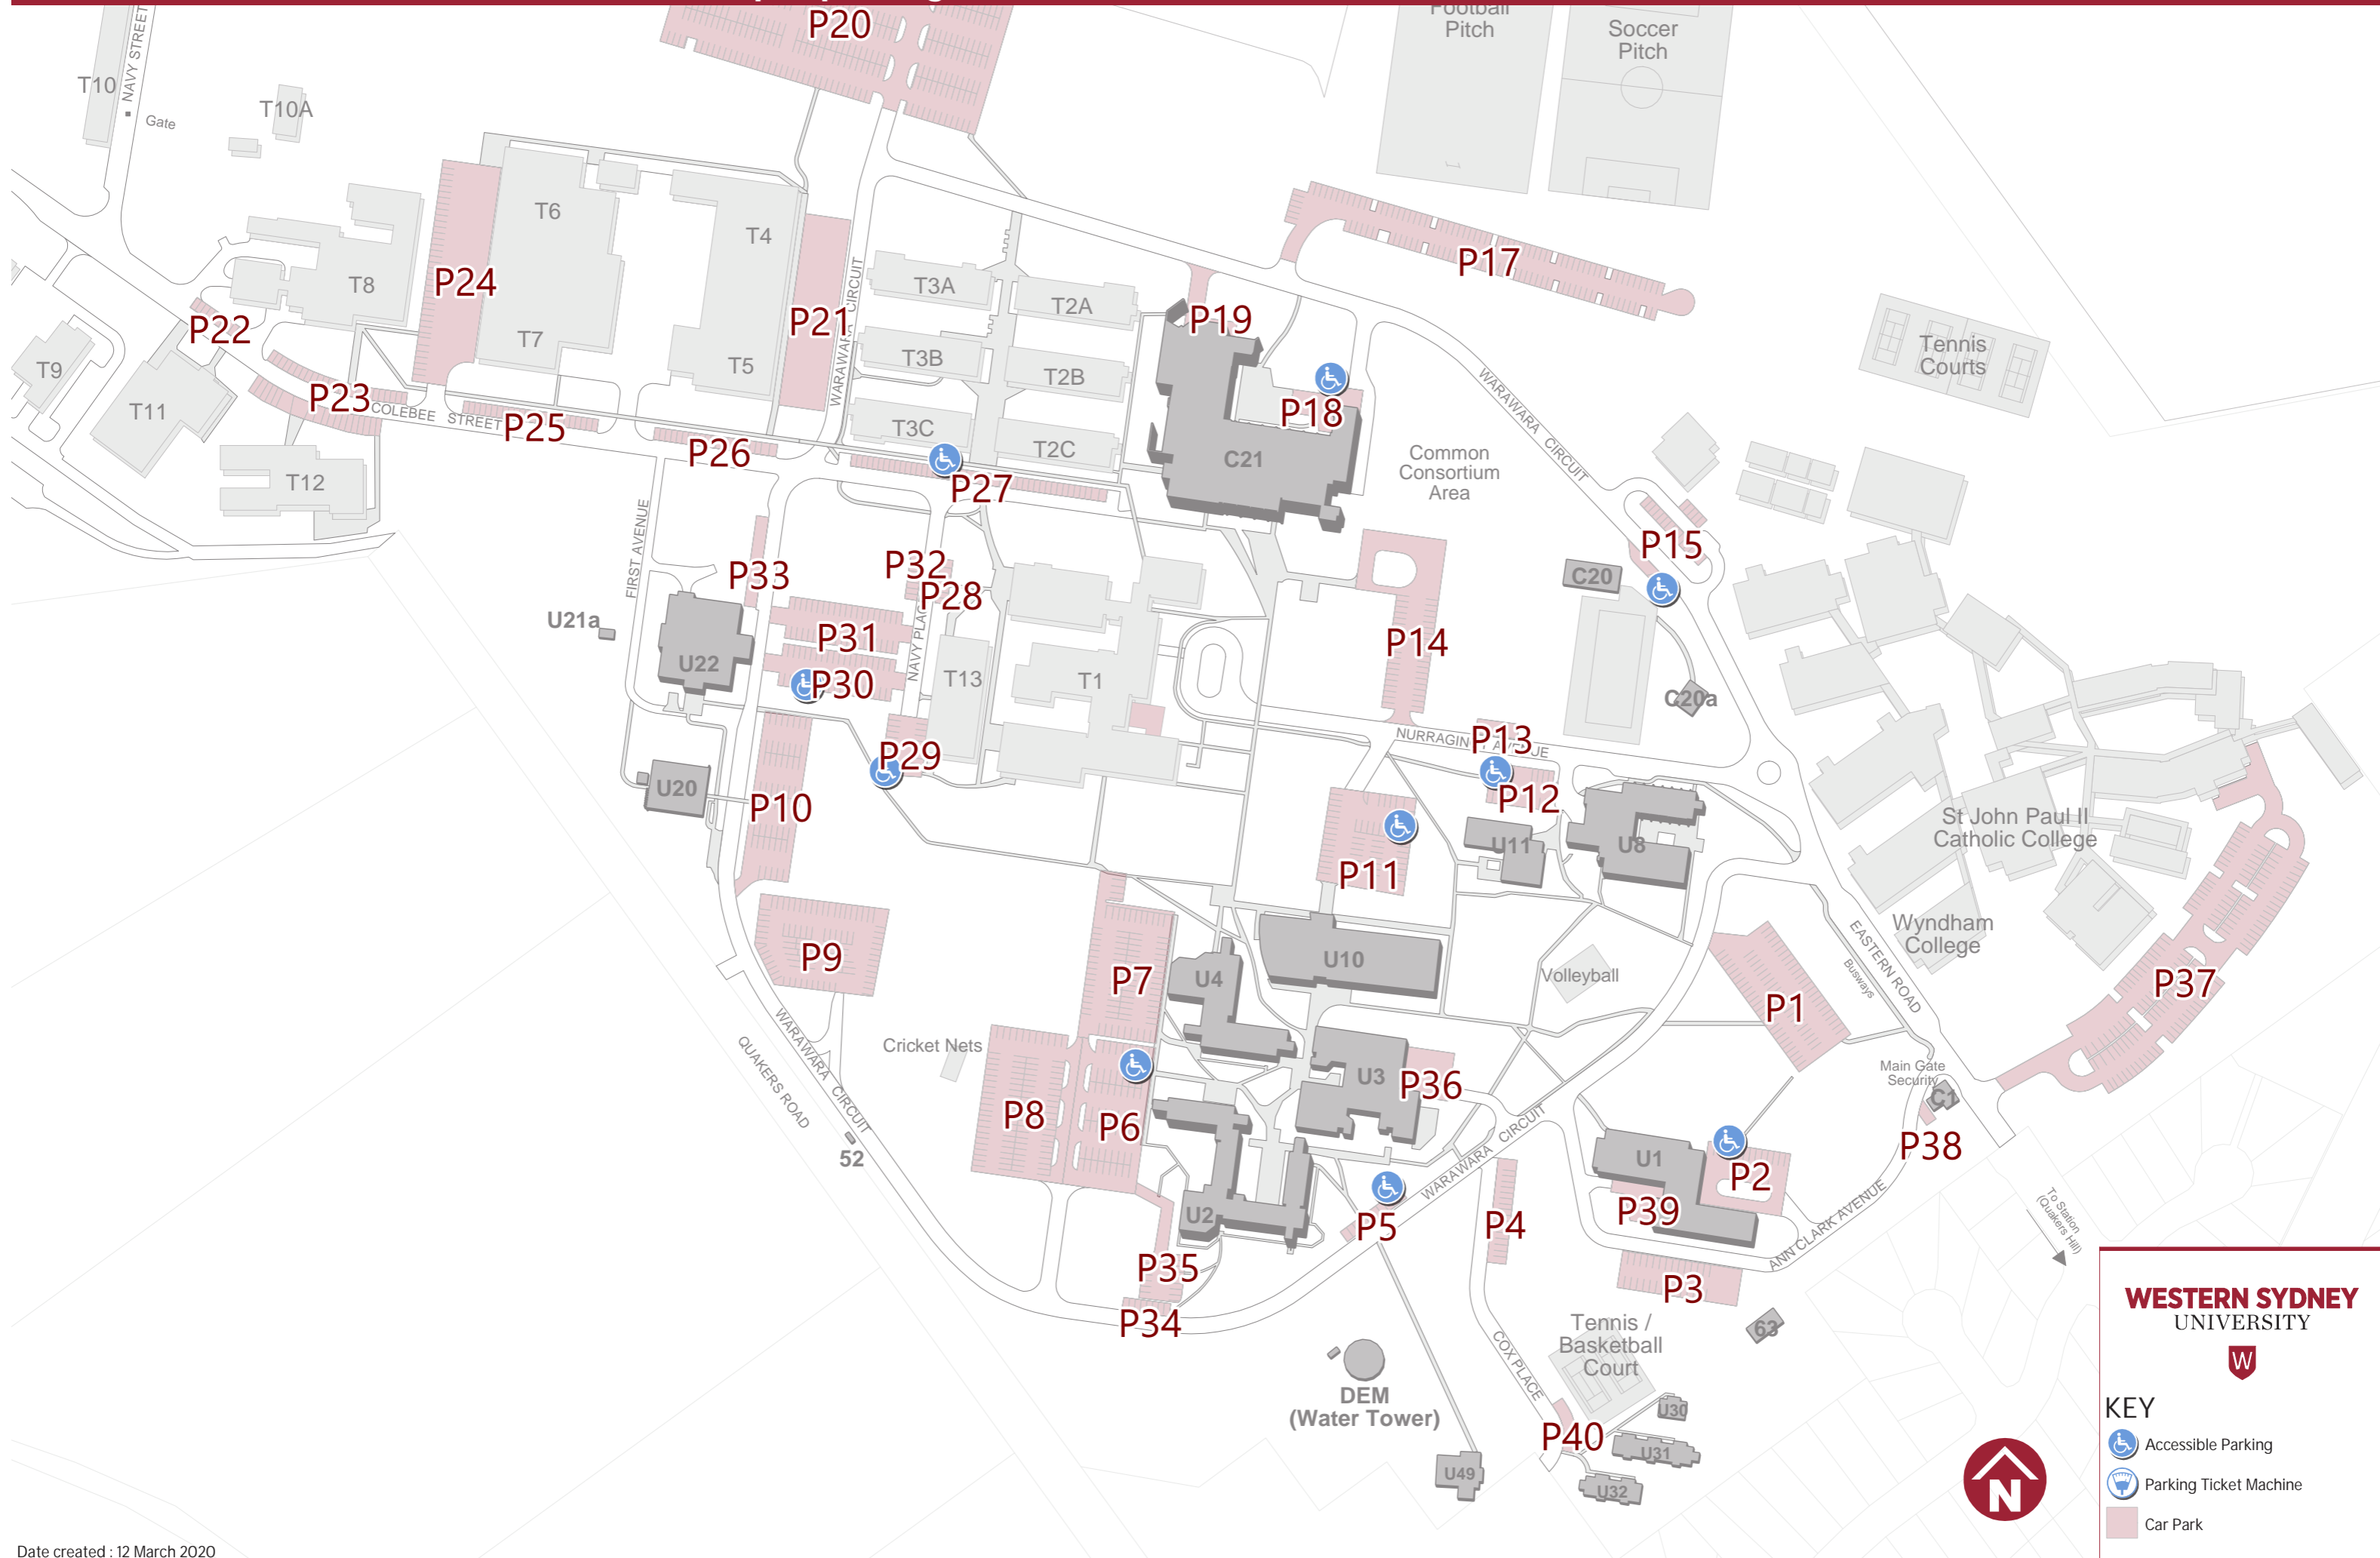

Nirimba Education Precinct, Blacktown campus parking

WESTERN SYDNEY UNIVERSITY

KEY

-  Accessible Parking
-  Parking Ticket Machine
-  Car Park

Date created : 12 March 2020

Security Assistance - 9852 4001 Internal Ext - 4001
 Emergency Only - 1300 737 003 Internal Ext - 2300

For more information on this campus go to maps.westernsydney.edu.au