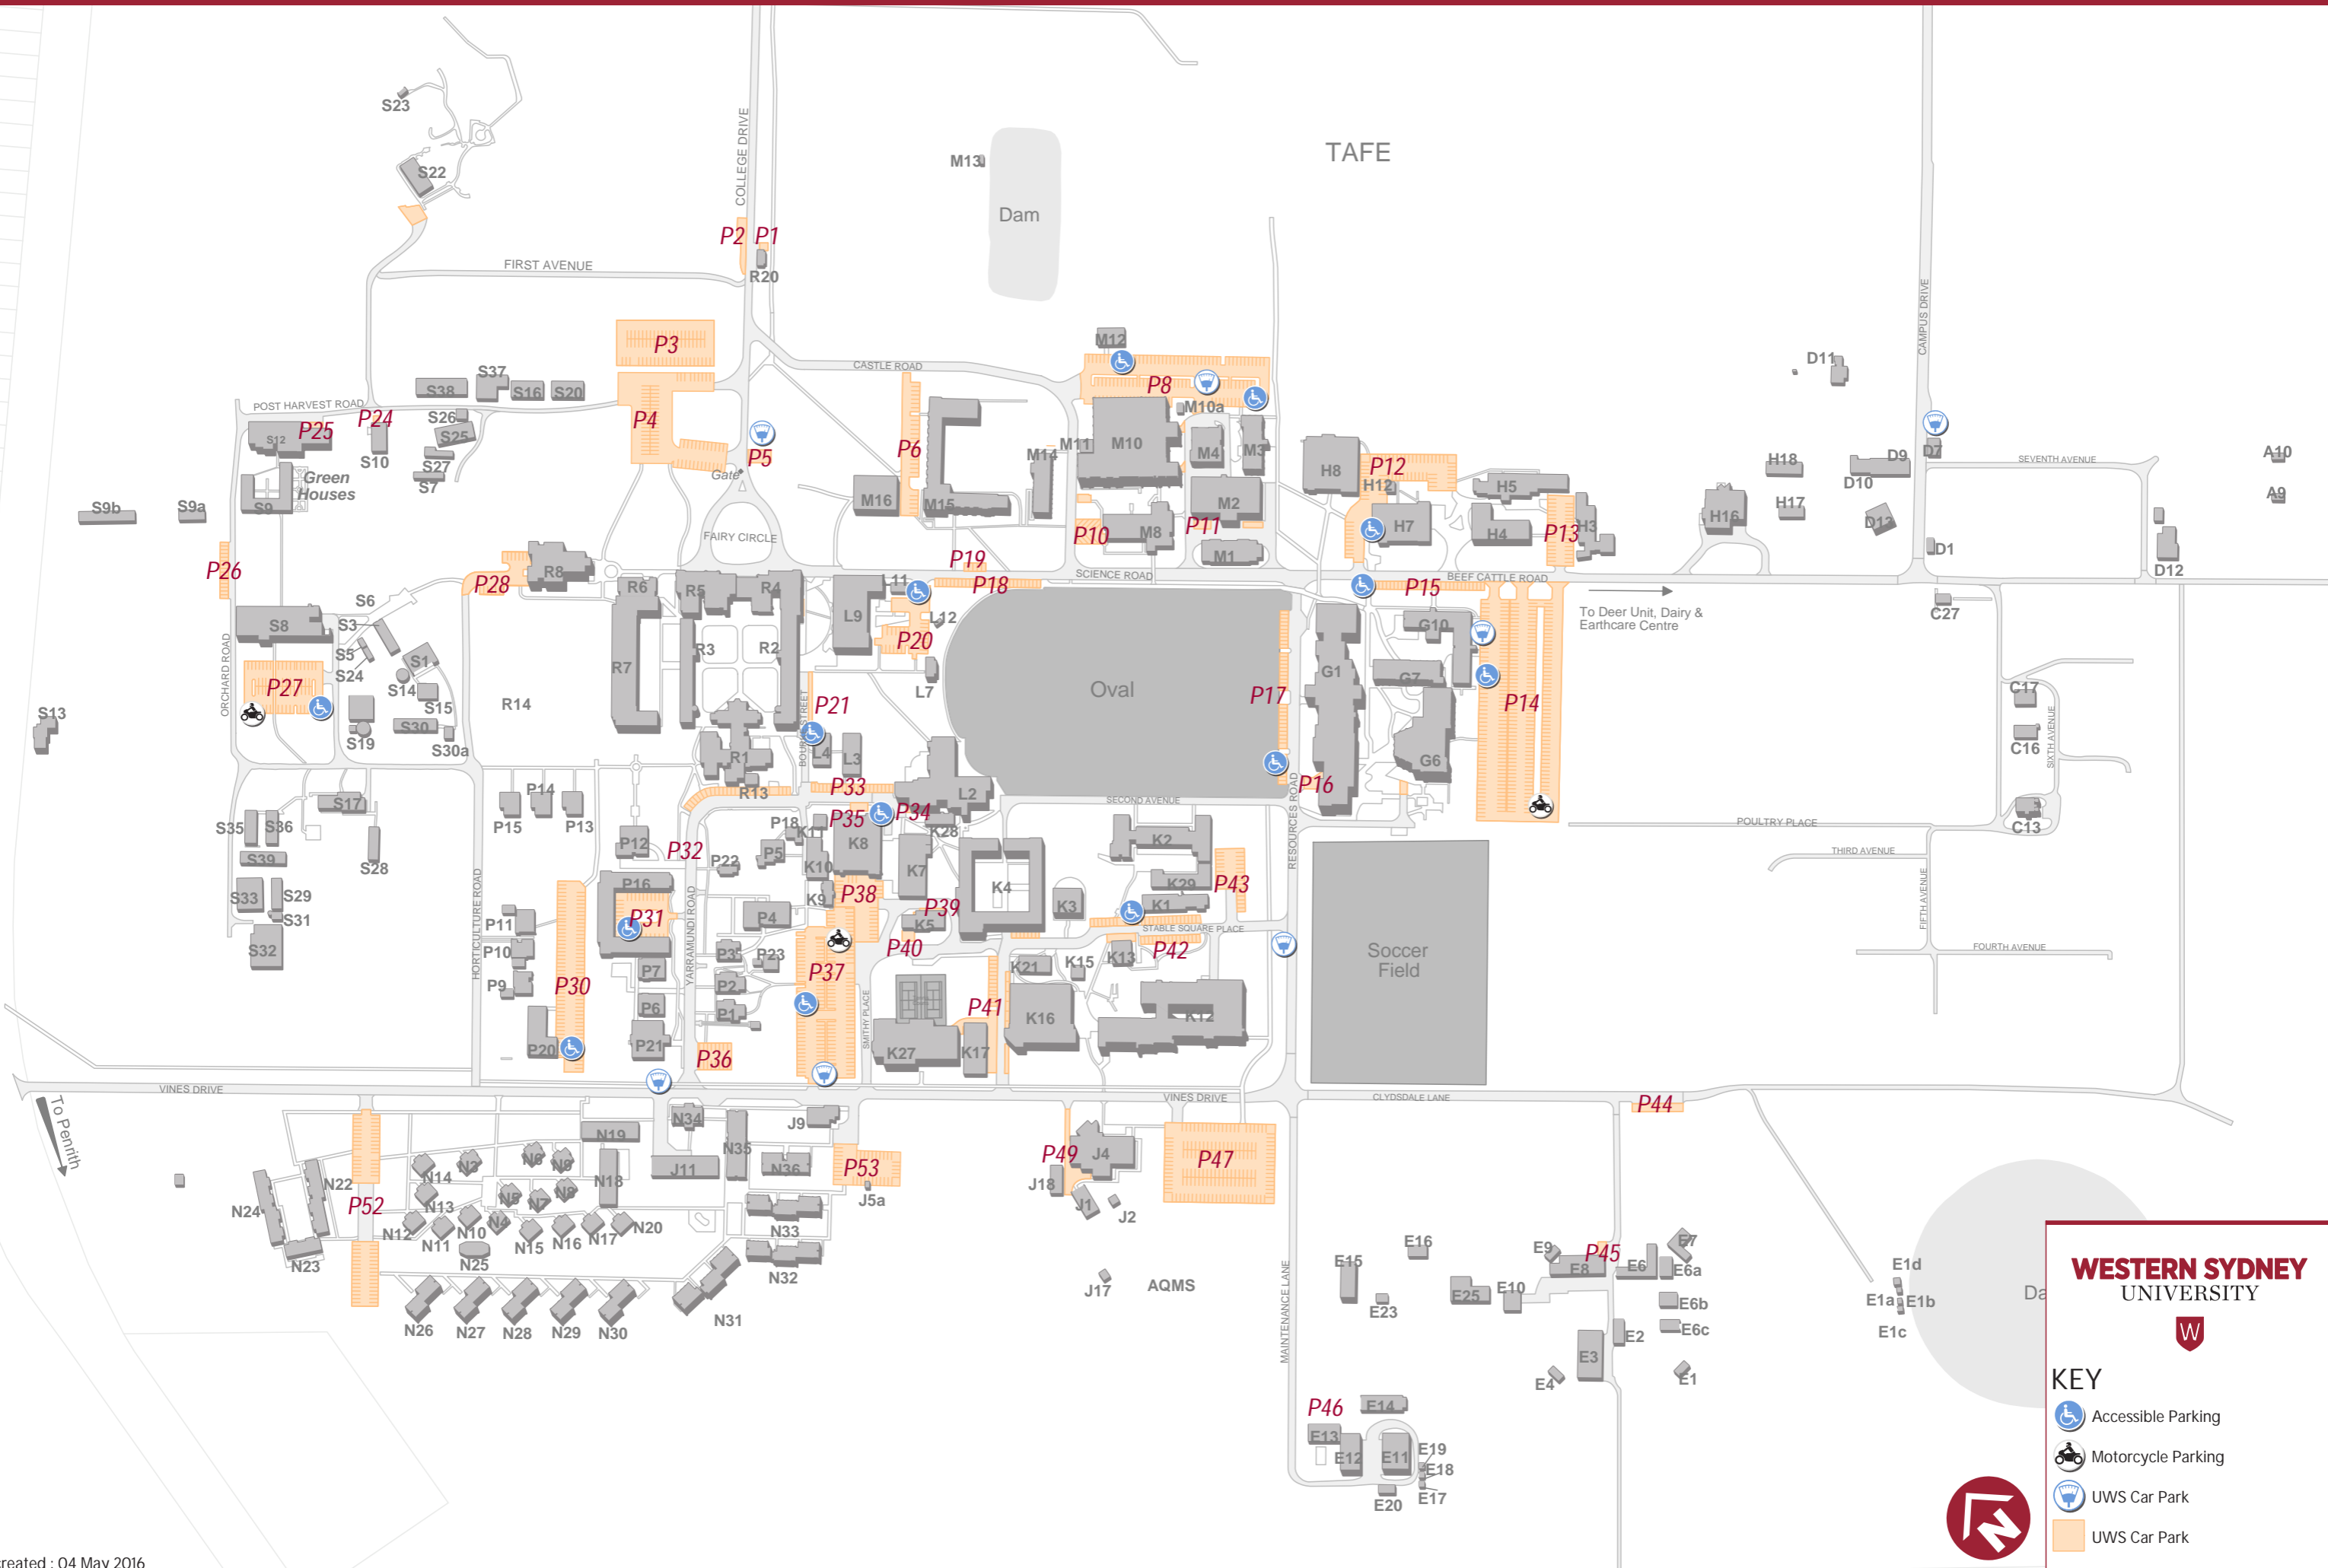

Hawkesbury campus parking

WESTERN SYDNEY UNIVERSITY

KEY

-  Accessible Parking
-  Motorcycle Parking
-  UWS Car Park
-  UWS Car Park