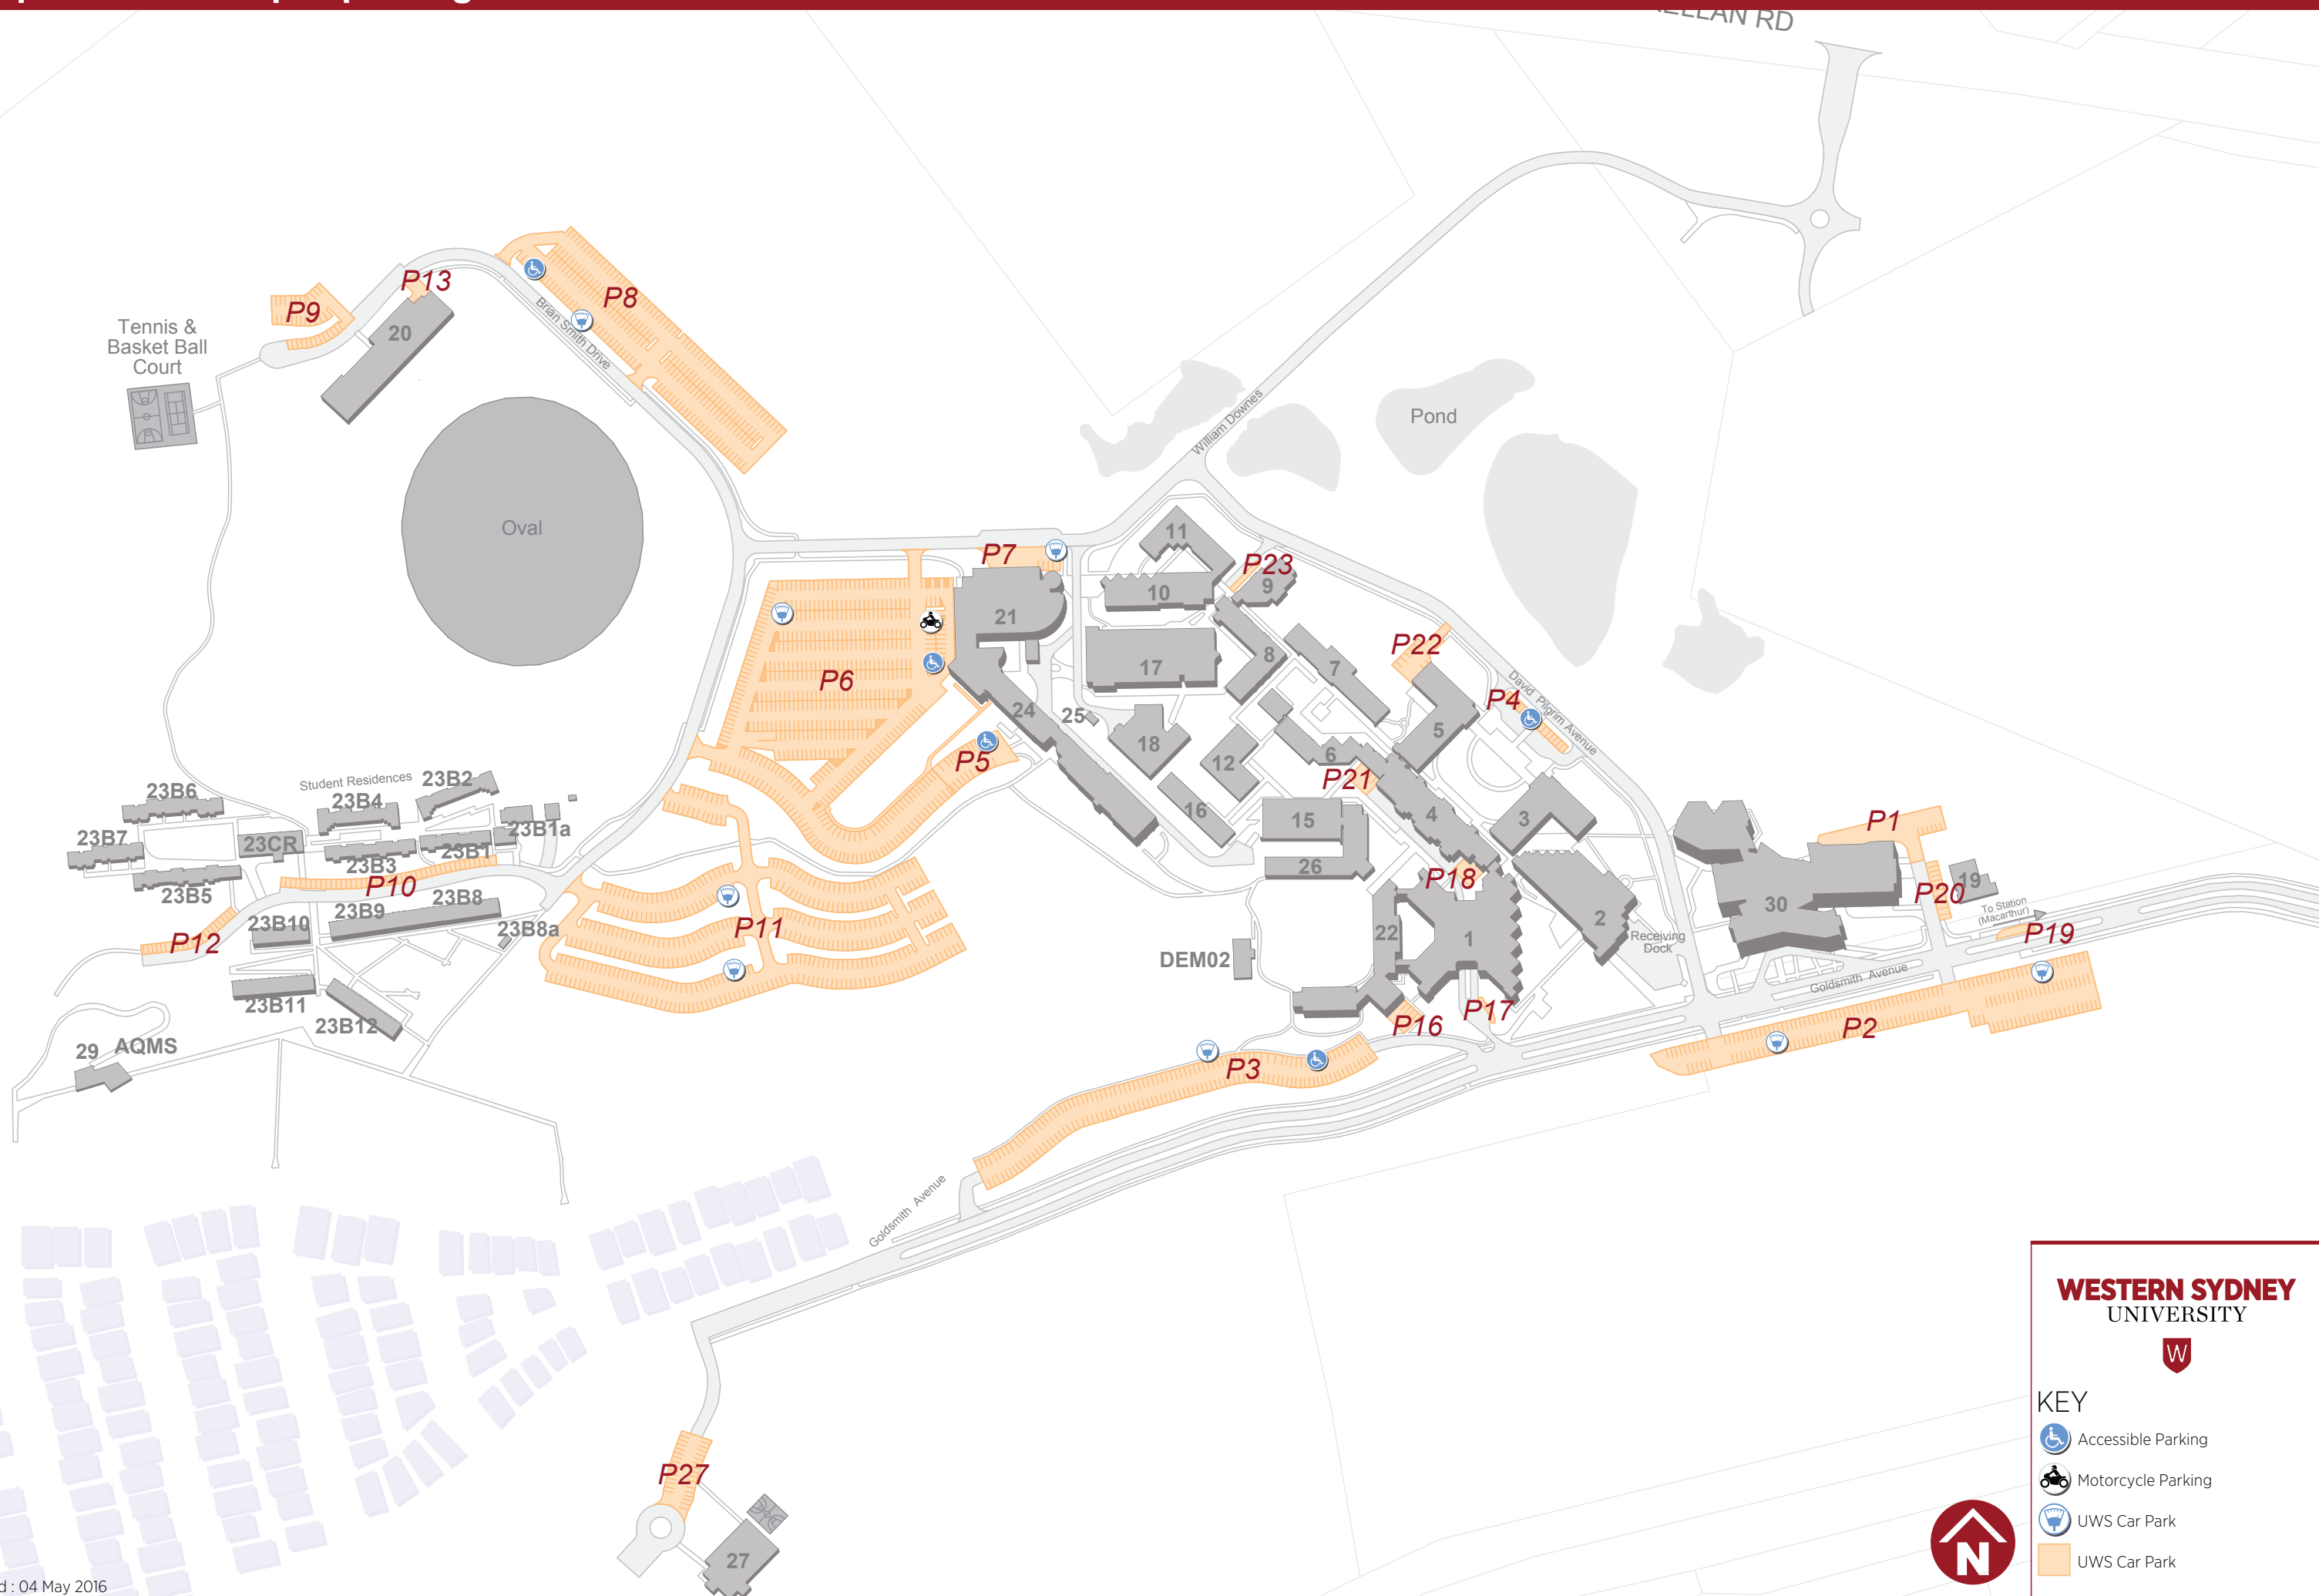

Campbelltown campus parking

WESTERN SYDNEY UNIVERSITY

KEY

-  Accessible Parking
-  Motorcycle Parking
-  UWS Car Park
-  UWS Car Park

Date created : 04 May 2016