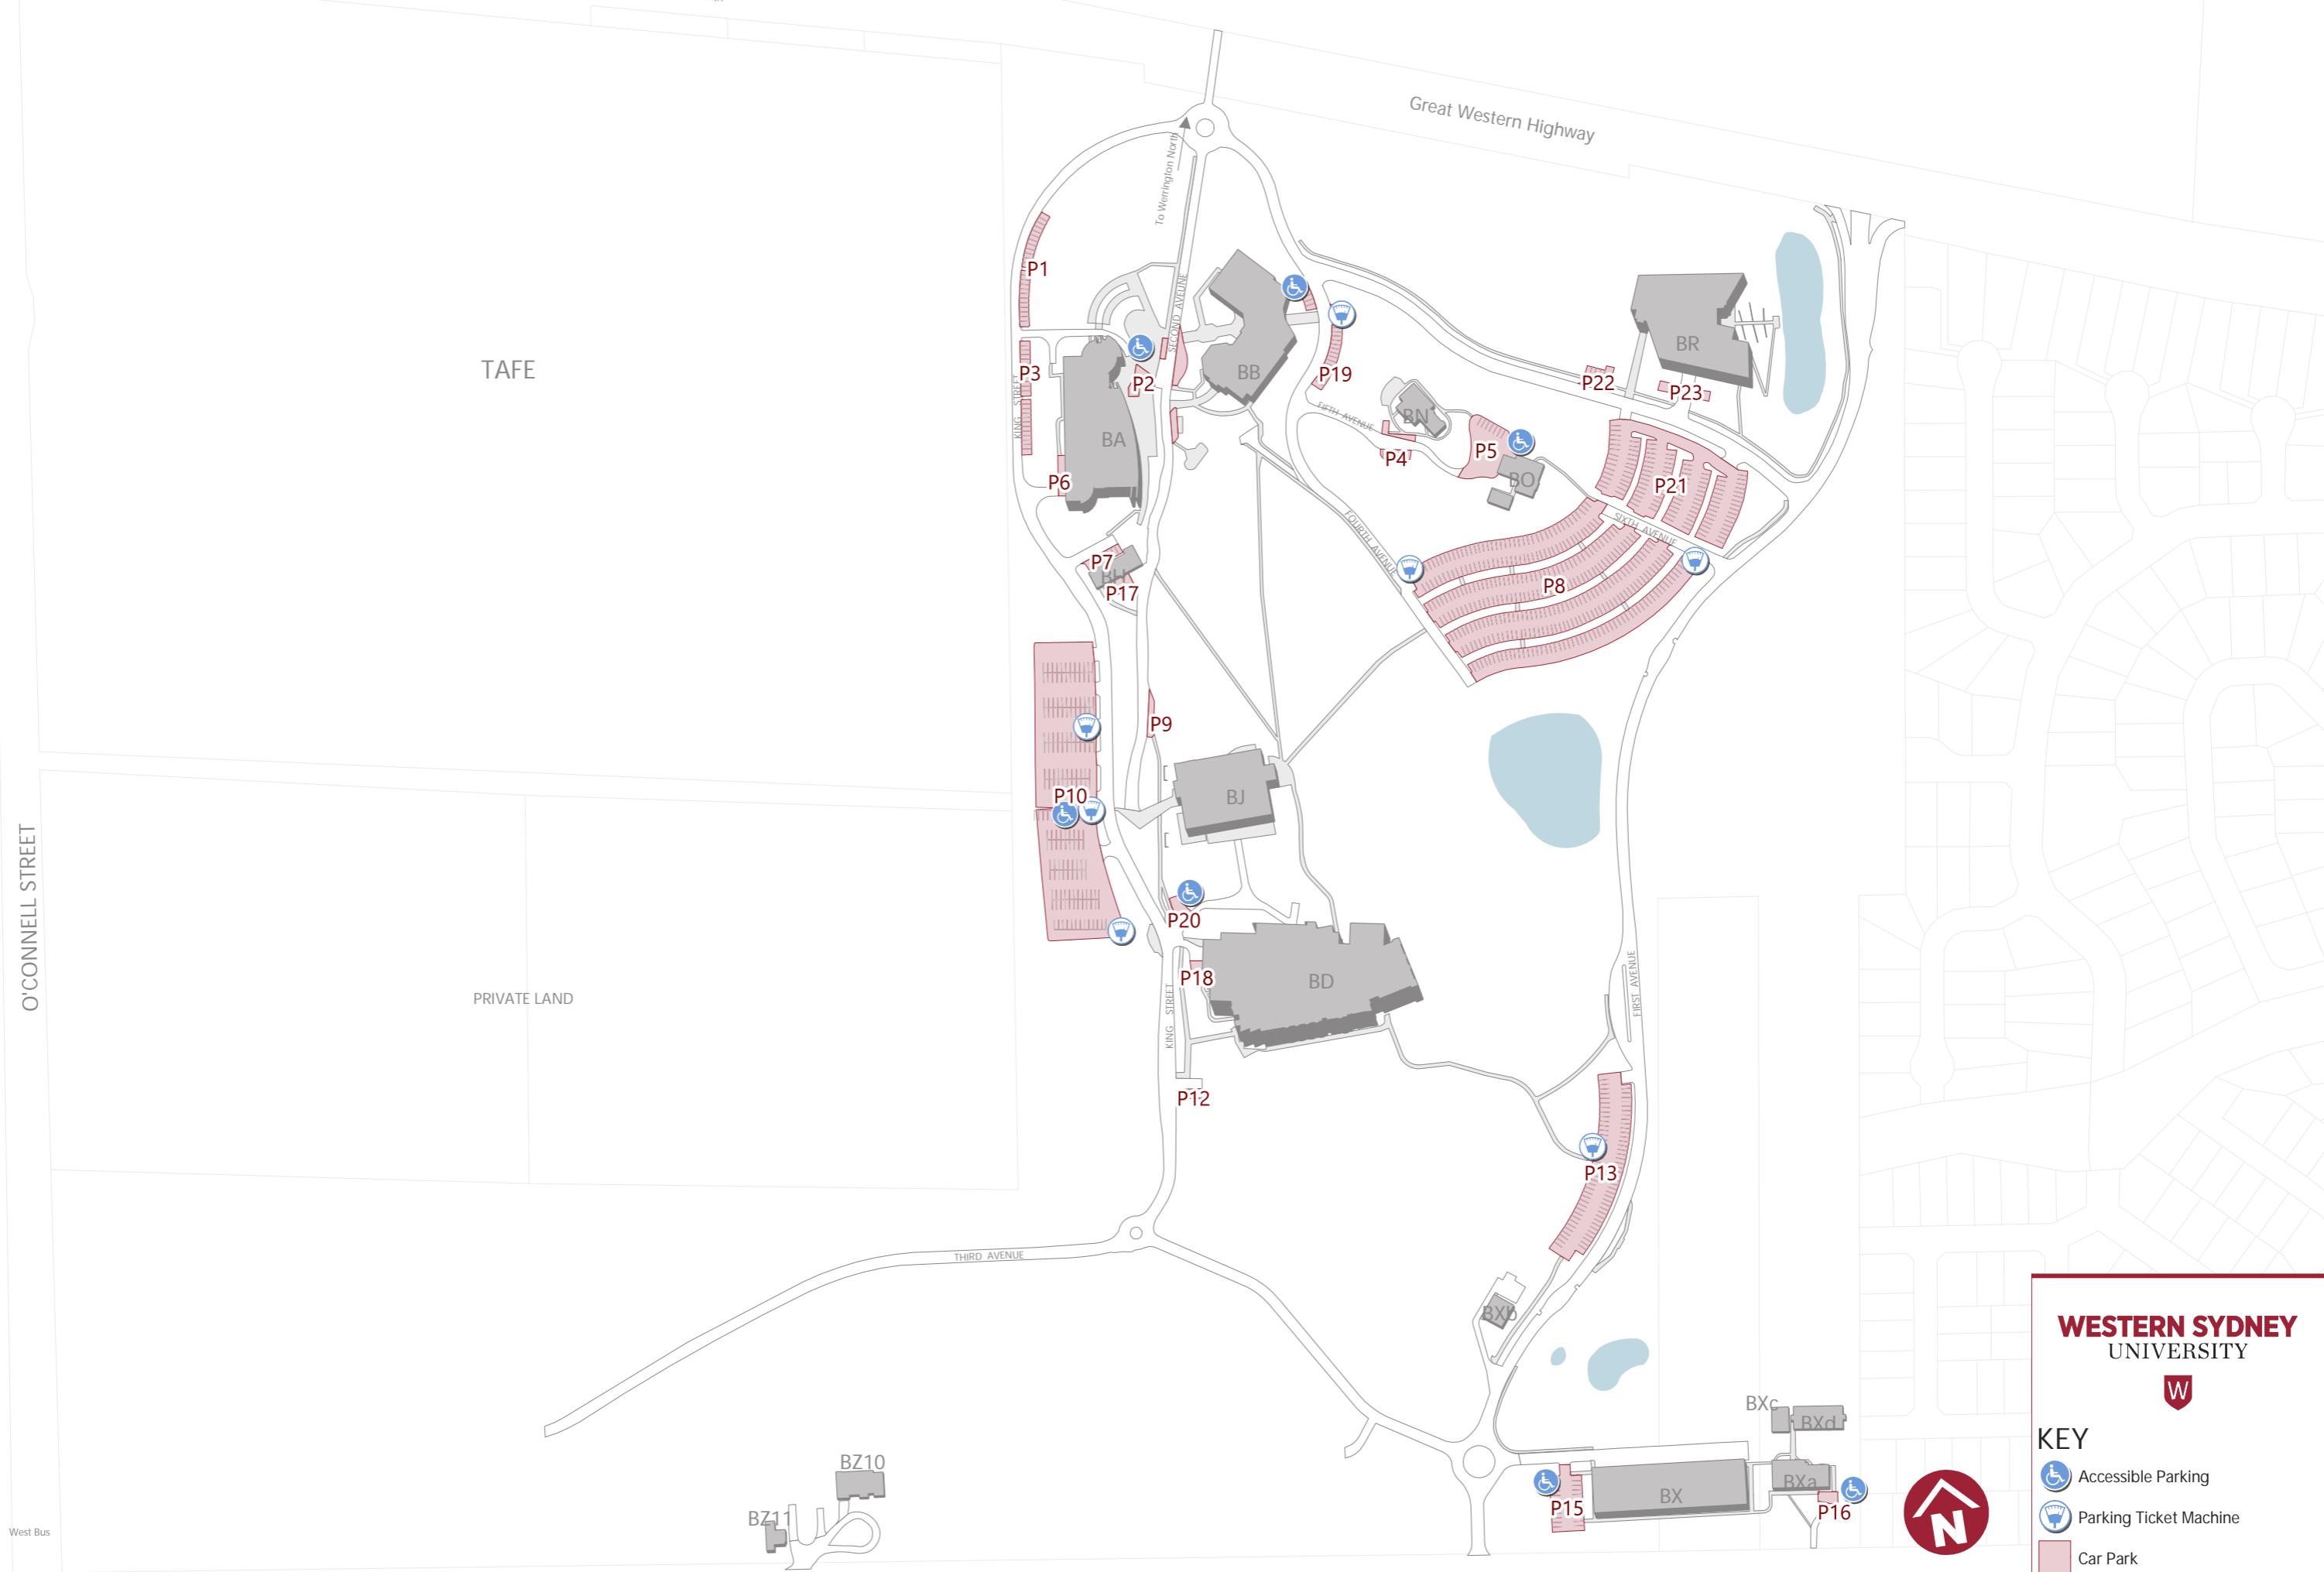

Penrith, Werrington South campus parking

WESTERN SYDNEY UNIVERSITY

KEY

- Accessible Parking
- Parking Ticket Machine
- Car Park

Date created : 12 March 2020

Security Assistance - 4736 0431 Internal Ext - 0431
Emergency Only - 1300 737 003 Internal Ext - 2300

For operational times and current locations of Shuttle Buses please go to westernsydney.edu.au/shuttlebus

For more information on this campus go to maps.westernsydney.edu.au