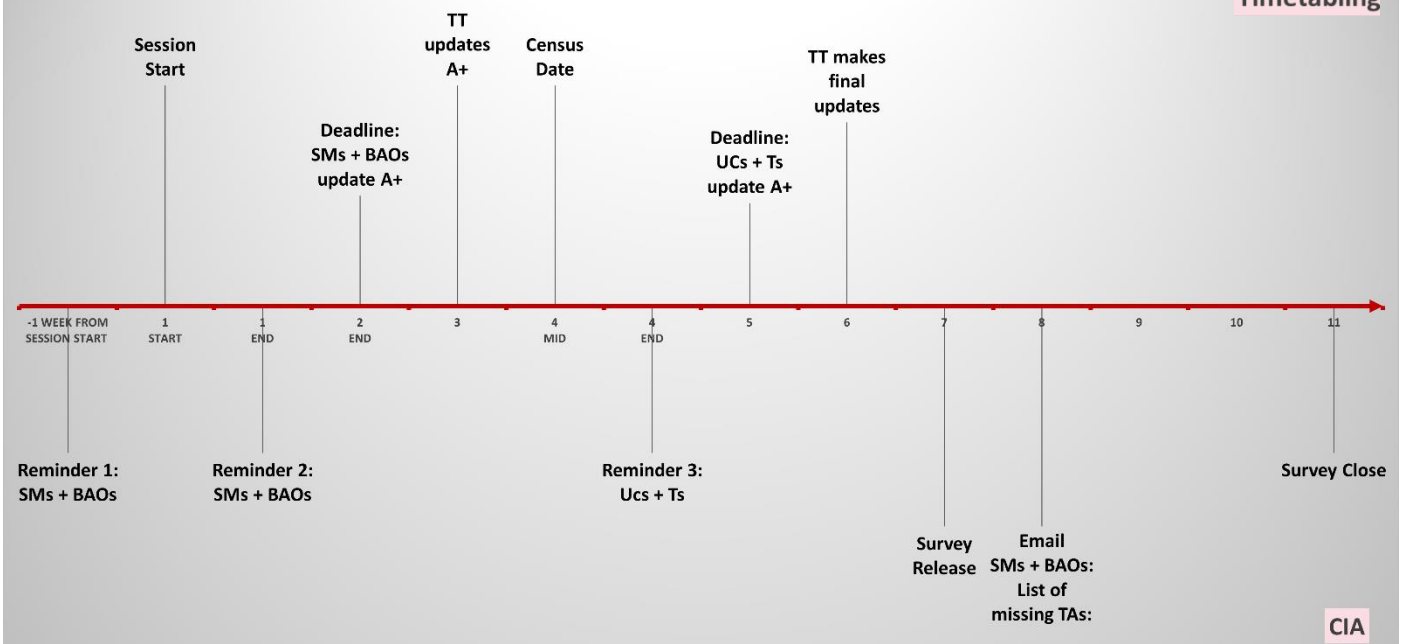

Session Wise Timeline for SFS/ SFT Surveys

Timeline: Autumn/ Spring/ 1H/ 2H

Timetabling

Timeline: Quarters and Sydney City Quarters

Timetabling

Timeline: Terms/ Sydney City Sessions

Timetabling

Timeline: Summer

Timetabling

Timeline: WSU Online Trimesters

Timeline: Short Course Blocks