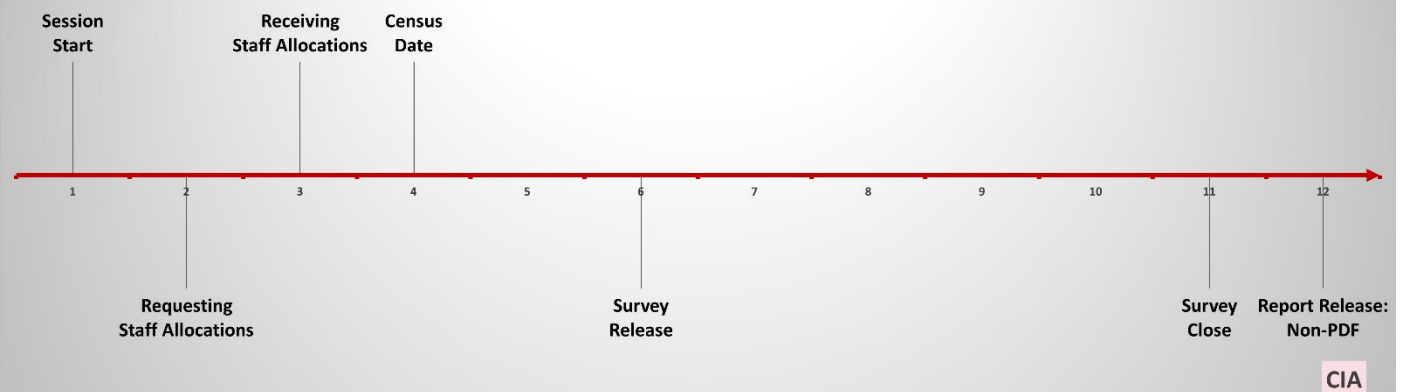

Session Wise Timeline for SFS/ SFT Surveys

Timeline: Autumn/ Spring/ 1H/ 2H

Timetabling

Timeline: Quarters and Sydney City Quarters

Timetabling

Timeline: Terms/ Sydney City Sessions

Timetabling

Timeline: Summer

Timetabling

Timeline: WSU Online Trimesters

Timeline: Short Course Blocks