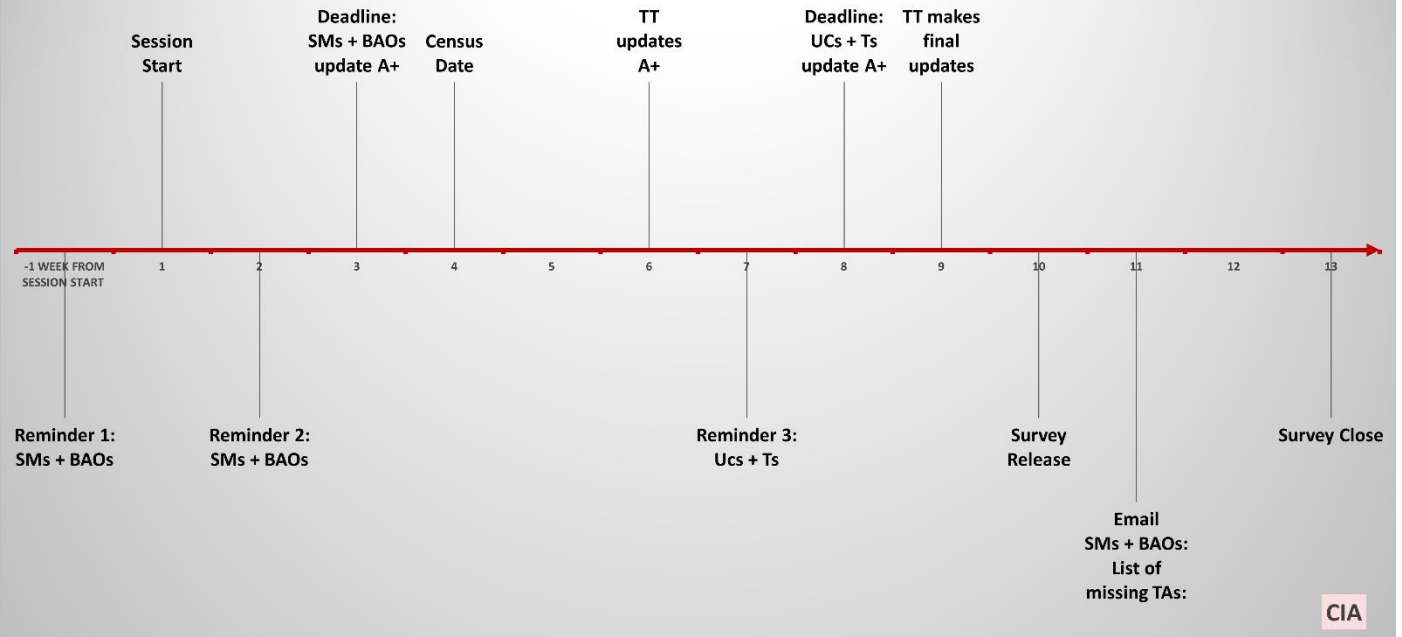

Session Wise Timeline for SFS/ SFT Surveys

Timeline: Autumn/ Spring/ 1H/ 2H

Timetabling

Timeline: Quarters and Sydney City Quarters

Timetabling

Timeline: Terms/ Sydney City Sessions

Timetabling

Timeline: Summer

Timetabling

Timeline: WSU Online Trimesters

Timeline: Short Course Blocks