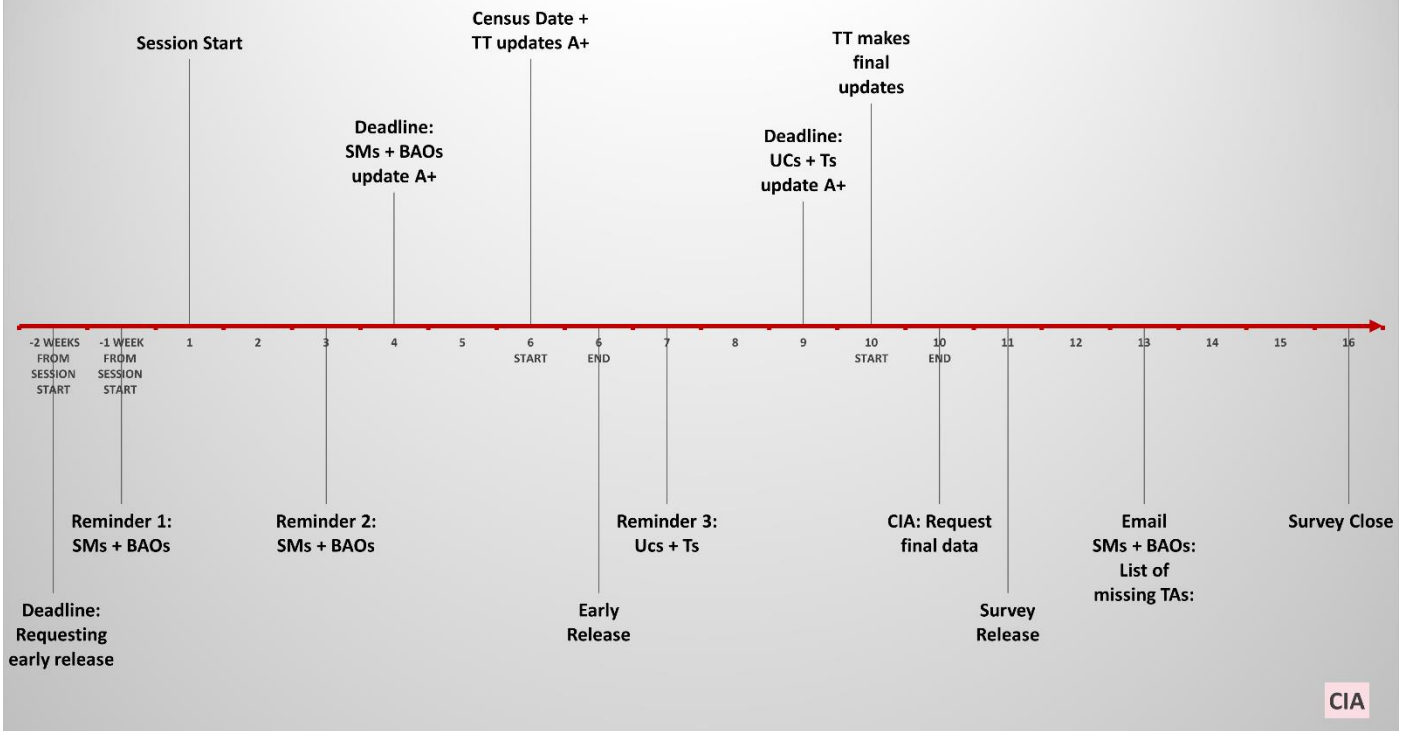

Session Wise Timeline for SFS/ SFT Surveys

Timeline: Autumn/ Spring/ 1H/ 2H

Timetabling

Timeline: Quarters and Sydney City Quarters

Timetabling

Timeline: Terms/ Sydney City Sessions

Timetabling

Timeline: Summer

Timetabling

Timeline: WSU Online Trimesters

Timeline: Short Course Blocks