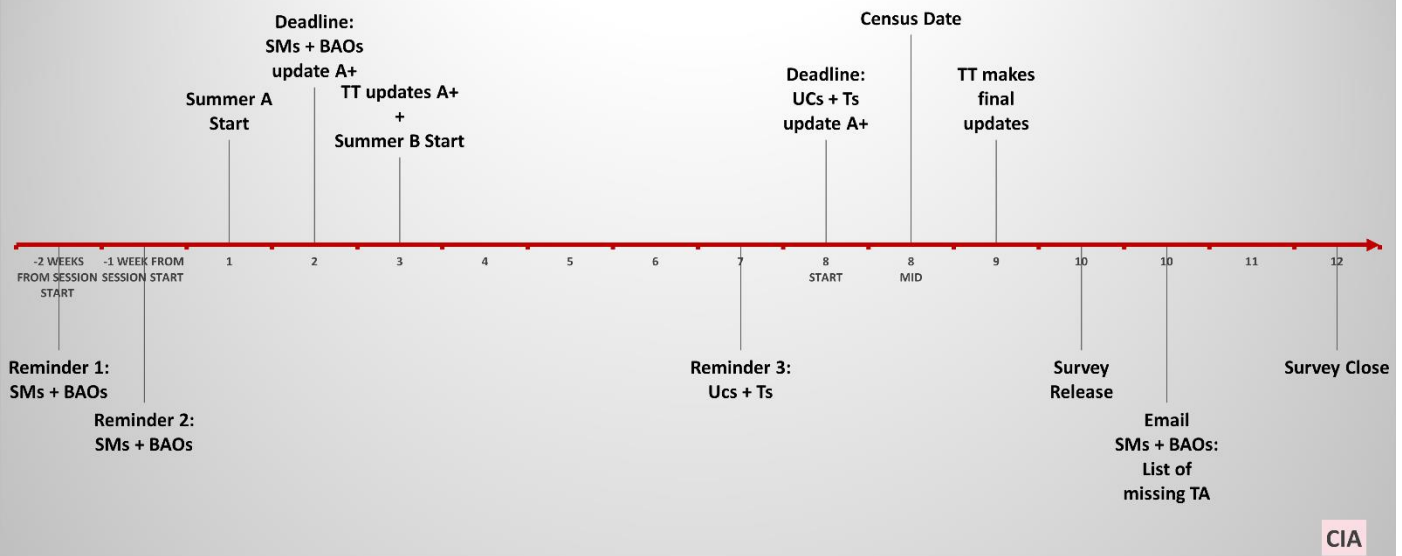

Session Wise Timeline for SFS/ SFT Surveys

Timeline: Autumn/ Spring/ 1H/ 2H

Timetabling

Timeline: Quarters and Sydney City Quarters

Timetabling

Timeline: Terms/ Sydney City Sessions

Timetabling

Timeline: Summer

Timetabling

Timeline: WSU Online Trimesters

Timeline: Short Course Blocks